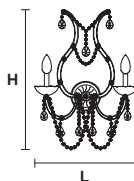

VE 938

Applique

Design by: m_p studio

MASIERO

VE938/A1

CE

L 15 cm / 5.91"
SP 22 cm / 8.66"
H 40 cm / 15.75"

VE 938/A1 MT - CG
 1×E14×40 W max (not included)
 Triac Dimmable

VE 938/A1 RW/DW
 1×LED source - 4 W tot
 (driver included).
 Control system: DMX or Masiero
 Smart Light App

VE938/A2

CE

L 30 cm / 11.81"
SP 22 cm / 8.66"
H 50 cm / 19.69"

VE 938/A2 MT - CG
 2×E14×40 W max (not included)
 Triac Dimmable