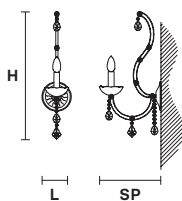

VE 938

Applique

Design by: m_p studio

MASIERO

VE938/A1

CE

L 15 cm / 5.91"
SP 22 cm / 8.66"
H 40 cm / 15.75"

VE 938/A1 MT - CG
 1×E14×40 W max (not included)
 Triac Dimmable

VE 938/A1 RW/DW
 1×LED source - 4 W tot
 (driver included).
 Control system: DMX or Masiero
 Smart Light App

VE938/A2

CE

L 30 cm / 11.81"
SP 22 cm / 8.66"
H 50 cm / 19.69"

VE 938/A2 MT - CG
 2×E14×40 W max (not included)
 Triac Dimmable