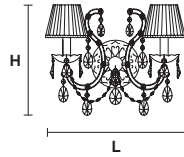

VE 937

Applique

Design by: m_p studio

MASIERO

VE937/A2

CE

L 44 cm / 17.32"
SP 22 cm / 8.66"
H 36 cm / 14.17"

 **VE 937/A2 MT - CG**
2×E14×40 W max (not included)
Triac Dimmable