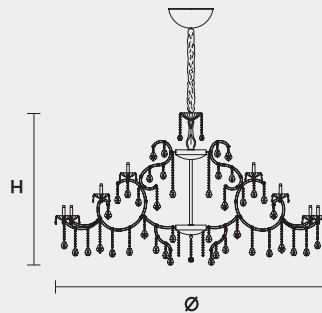

VE 998 56

MASIERO

VE 998 56 MT
TRADITIONAL VERSION

H 120 cm 47,24"
Ø 215 cm 84,64"
kg 120

56 x E14 x 40 W max
Triac Dimmable

Lighting system: Traditional E14 lightbulbs (not included)
Frame: Chrome or gold plated metal covered by transparent glass
Lampshades: No lampshades included
Pendants: Transparent

VE 998 56 RW
RGB-W LED VERSION

H 120 cm 47,24"
Ø 215 cm 84,64"
kg 120

56 x RGB-W LED SOURCES (driver included)
18480 lm at 3000 K - CRI>85 - 224 W

Controlled by: DMX or Masiero Smart Light App
Frame: Chrome or gold plated metal covered with transparent glass
Lampshades: No lampshades included
Pendants: Transparent

VE 998 56 DW
DYNAMIC WHITE LED VERSION

H 120 cm 47,24"
Ø 215 cm 84,64"
kg 120

56 x DW LED SOURCES (driver included)
DYNAMIC White from 2700 K to 6500 K
27440 lm max at 4700 K - CRI>85 - 224 W

Controlled by: DMX or Masiero Smart Light App
Frame: Chrome or gold plated metal covered with transparent glass
Lampshades: No lampshades included
Pendants: Transparent

VE 998 56 CG
COLOURED GLASS VERSION

H 120 cm 47,24"
Ø 215 cm 84,64"
kg 120

56 x E14 x 40 W max
Triac Dimmable

Lighting system: Traditional E14 lightbulbs (not included)
Frame: Painted metal covered with painted glass
Lampshades: No lampshades included
Pendants: Color painted glass
Available in: Green/ Orange/ Yellow/ Purple/ Lilac/ Blue/ Red/ White/ Black