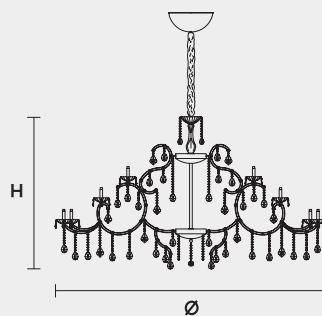

VE 998 56

MASIERO

VE 998 56 MT
TRADITIONAL VERSION

H 120 cm 47,24"
Ø 215 cm 84,64"
kg 120

56 x E14 x 40 W max
Triac Dimmable

Lighting system: Traditional E14 lightbulbs (not included)
Frame: Chrome or gold plated metal covered by transparent glass
Lampshades: No lampshades included
Pendants: Transparent

VE 998 56 RW
RGB-W LED VERSION

H 120 cm 47,24"
Ø 215 cm 84,64"
kg 120

56 x RGB-W LED SOURCES (driver included)
18480 lm at 3000 K - CRI>85 - 224 W

Controlled by: DMX or Masiero Smart Light App
Frame: Chrome or gold plated metal covered with transparent glass
Lampshades: No lampshades included
Pendants: Transparent

VE 998 56 DW
DYNAMIC WHITE LED VERSION

H 120 cm 47,24"
Ø 215 cm 84,64"
kg 120

56 x DW LED SOURCES (driver included)
DYNAMIC White from 2700 K to 6500 K
27440 lm max at 4700 K - CRI>85 - 224 W

Controlled by: DMX or Masiero Smart Light App
Frame: Chrome or gold plated metal covered with transparent glass
Lampshades: No lampshades included
Pendants: Transparent

VE 998 56 CG
COLOURED GLASS VERSION

H 120 cm 47,24"
Ø 215 cm 84,64"
kg 120

56 x E14 x 40 W max
Triac Dimmable

Lighting system: Traditional E14 lightbulbs (not included)
Frame: Painted metal covered with painted glass
Lampshades: No lampshades included
Pendants: Color painted glass
Available in: Green/ Orange/ Yellow/ Purple/ Lilac/ Blue/ Red/ White/ Black