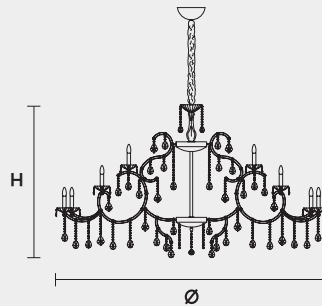

VE 998 56

MASIERO

VE 998 56 MT
TRADITIONAL VERSION

H 120 cm 47,24"
Ø 215 cm 84,64"
kg 120

56 x E14 x 40 W max
Triac Dimmable

Lighting system: Traditional E14 lightbulbs (not included)
Frame: Chrome or gold plated metal covered by transparent glass
Lampshades: No lampshades included
Pendants: Transparent

VE 998 56 RW
RGB-W LED VERSION

H 120 cm 47,24"
Ø 215 cm 84,64"
kg 120

56 x RGB-W LED SOURCES (driver included)
18480 lm at 3000 K - CRI>85 - 224 W

Controlled by: DMX or Masiero Smart Light App
Frame: Chrome or gold plated metal covered with transparent glass
Lampshades: No lampshades included
Pendants: Transparent

VE 998 56 DW
DYNAMIC WHITE LED VERSION

H 120 cm 47,24"
Ø 215 cm 84,64"
kg 120

56 x DW LED SOURCES (driver included)
DYNAMIC White from 2700 K to 6500 K
27440 lm max at 4700 K - CRI>85 - 224 W

Controlled by: DMX or Masiero Smart Light App
Frame: Chrome or gold plated metal covered with transparent glass
Lampshades: No lampshades included
Pendants: Transparent

VE 998 56 CG
COLOURED GLASS VERSION

H 120 cm 47,24"
Ø 215 cm 84,64"
kg 120

56 x E14 x 40 W max
Triac Dimmable

Lighting system: Traditional E14 lightbulbs (not included)
Frame: Painted metal covered with painted glass
Lampshades: No lampshades included
Pendants: Color painted glass
Available in: Green/ Orange/ Yellow/ Purple/ Lilac/ Blue/ Red/ White/ Black