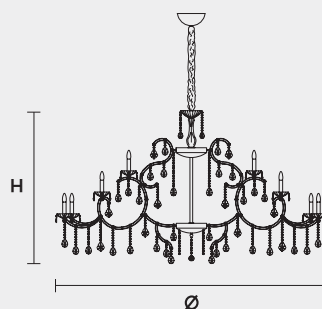

VE 998 56

MASIERO

VE 998 56 MT
TRADITIONAL VERSION

H 120 cm 47,24"
Ø 215 cm 84,64"
kg 120

56 x E14 x 40 W max
Triac Dimmable

Lighting system: Traditional E14 lightbulbs (not included)
Frame: Chrome or gold plated metal covered by transparent glass
Lampshades: No lampshades included
Pendants: Transparent

VE 998 56 RW
RGB-W LED VERSION

H 120 cm 47,24"
Ø 215 cm 84,64"
kg 120

56 x RGB-W LED SOURCES (driver included)
18480 lm at 3000 K - CRI>85 - 224 W

Controlled by: DMX or Masiero Smart Light App
Frame: Chrome or gold plated metal covered with transparent glass
Lampshades: No lampshades included
Pendants: Transparent

VE 998 56 DW
DYNAMIC WHITE LED VERSION

H 120 cm 47,24"
Ø 215 cm 84,64"
kg 120

56 x DW LED SOURCES (driver included)
DYNAMIC White from 2700 K to 6500 K
27440 lm max at 4700 K - CRI>85 - 224 W

Controlled by: DMX or Masiero Smart Light App
Frame: Chrome or gold plated metal covered with transparent glass
Lampshades: No lampshades included
Pendants: Transparent

VE 998 56 CG
COLOURED GLASS VERSION

H 120 cm 47,24"
Ø 215 cm 84,64"
kg 120

56 x E14 x 40 W max
Triac Dimmable

Lighting system: Traditional E14 lightbulbs (not included)
Frame: Painted metal covered with painted glass
Lampshades: No lampshades included
Pendants: Color painted glass
Available in: Green/ Orange/ Yellow/ Purple/ Lilac/ Blue/ Red/ White/ Black