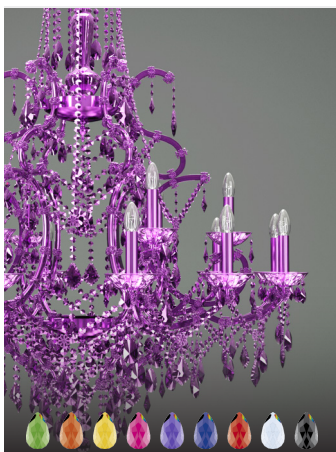

VE 998 56

MASIERO

VE 998 56 MT
TRADITIONAL VERSION

H 120 cm 47,24"
Ø 215 cm 84,64"
kg 120

56 x E14 x 40 W max
Triac Dimmable

Lighting system: Traditional E14 lightbulbs (not included)
Frame: Chrome or gold plated metal covered by transparent glass
Lampshades: No lampshades included
Pendants: Transparent

VE 998 56 RW
RGB-W LED VERSION

H 120 cm 47,24"
Ø 215 cm 84,64"
kg 120

56 x RGB-W LED SOURCES (driver included)
18480 lm at 3000 K - CRI>85 - 224 W

Controlled by: DMX or Masiero Smart Light App
Frame: Chrome or gold plated metal covered with transparent glass
Lampshades: No lampshades included
Pendants: Transparent

VE 998 56 DW
DYNAMIC WHITE LED VERSION

H 120 cm 47,24"
Ø 215 cm 84,64"
kg 120

56 x DW LED SOURCES (driver included)
DYNAMIC White from 2700 K to 6500 K
27440 lm max at 4700 K - CRI>85 - 224 W

Controlled by: DMX or Masiero Smart Light App
Frame: Chrome or gold plated metal covered with transparent glass
Lampshades: No lampshades included
Pendants: Transparent

VE 998 56 CG
COLOURED GLASS VERSION

H 120 cm 47,24"
Ø 215 cm 84,64"
kg 120

56 x E14 x 40 W max
Triac Dimmable

Lighting system: Traditional E14 lightbulbs (not included)
Frame: Painted metal covered with painted glass
Lampshades: No lampshades included
Pendants: Color painted glass
Available in: Green/ Orange/ Yellow/ Purple/ Lilac/ Blue/ Red/ White/ Black