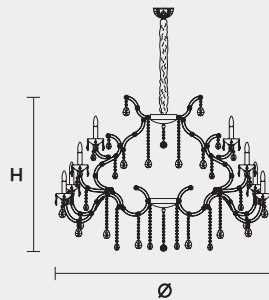

VE 988 32

MASIERO

TRADITIONAL LIGHTING

VE 988 32 MT
TRADITIONAL VERSION

H 90 cm 35,43"
Ø 130 cm 51,18"
kg 30

32 x E14 x 40 W max
Triac Dimmable

Lighting system: Traditional E14 lightbulbs (not included)
Frame: Chrome or gold plated metal covered by transparent glass
Lampshades: No lampshades included
Pendants: Transparent

VE 988 32 RW
RGB-W LED VERSION

H 90 cm 35,43"
Ø 130 cm 51,18"
kg 30

32 x RGB-W LED SOURCES (driver included)
10560 lm at 3000 K - CRI>85 - 128 W

Controlled by: DMX or Masiero Smart Light App
Frame: Chrome or gold plated metal covered with transparent glass
Lampshades: No lampshades included
Pendants: Transparent

VE 988 32 DW
DYNAMIC WHITE LED VERSION

H 90 cm 35,43"
Ø 130 cm 51,18"
kg 30

32 x DW LED SOURCES (driver included)
DYNAMIC White from 2700 K to 6500 K
15680 lm max at 4700 K - CRI>85 - 128 W

Controlled by: DMX or Masiero Smart Light App
Frame: Chrome or gold plated metal covered with transparent glass
Lampshades: No lampshades included
Pendants: Transparent

VE 988 32 CG
COLOURED GLASS VERSION

H 90 cm 35,43"
Ø 130 cm 51,18"
kg 30

32 x E14 x 40 W max
Triac Dimmable

Lighting system: Traditional E14 lightbulbs (not included)
Frame: Painted metal covered with painted glass
Lampshades: No lampshades included
Pendants: Color painted glass
Available in: Green/ Orange/ Yellow/ Purple/ Lilac/ Blue/ Red/ White/ Black