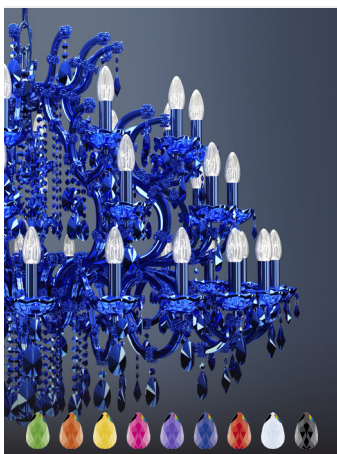

VE 988 32

MASIERO

TRADITIONAL LIGHTING

VE 988 32 MT
TRADITIONAL VERSION

H 90 cm 35,43"
Ø 130 cm 51,18"
kg 30

32 x E14 x 40 W max
Triac Dimmable

Lighting system: Traditional E14 lightbulbs (not included)
Frame: Chrome or gold plated metal covered by transparent glass
Lampshades: No lampshades included
Pendants: Transparent

VE 988 32 RW
RGB-W LED VERSION

H 90 cm 35,43"
Ø 130 cm 51,18"
kg 30

32 x RGB-W LED SOURCES (driver included)
10560 lm at 3000 K - CRI>85 - 128 W

Controlled by: DMX or Masiero Smart Light App
Frame: Chrome or gold plated metal covered with transparent glass
Lampshades: No lampshades included
Pendants: Transparent

VE 988 32 DW
DYNAMIC WHITE LED VERSION

H 90 cm 35,43"
Ø 130 cm 51,18"
kg 30

32 x DW LED SOURCES (driver included)
DYNAMIC White from 2700 K to 6500 K
15680 lm max at 4700 K - CRI>85 - 128 W

Controlled by: DMX or Masiero Smart Light App
Frame: Chrome or gold plated metal covered with transparent glass
Lampshades: No lampshades included
Pendants: Transparent

VE 988 32 CG
COLOURED GLASS VERSION

H 90 cm 35,43"
Ø 130 cm 51,18"
kg 30

32 x E14 x 40 W max
Triac Dimmable

Lighting system: Traditional E14 lightbulbs (not included)
Frame: Painted metal covered with painted glass
Lampshades: No lampshades included
Pendants: Color painted glass
Available in: Green/ Orange/ Yellow/ Purple/ Lilac/ Blue/ Red/ White/ Black