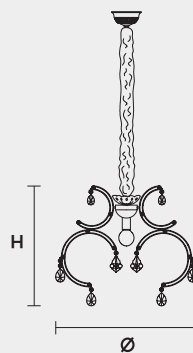

VE 956 1

MASIERO

VE 956 1 MT TRADITIONAL VERSION

H 40 cm 15,75"
Ø 40 cm 15,75"
kg 1,5

1 x E27 x 60 W max
 Triac Dimmable

Lighting system: Traditional E14 lightbulbs (not included)
 Frame: Chrome or gold plated metal covered by transparent glass
 Lampshades: No lampshades included
 Pendants: Transparent

VE 956 1 RW RGB-W LED VERSION

H 40 cm 15,75"
Ø 40 cm 15,75"
kg 1,5

1 x RGB-W LED SOURCES (driver included)
 330 lm at 3000 K - CRI>85 - 4 W

Controlled by: DMX or Masiero Smart Light App
 Frame: Chrome or gold plated metal covered with transparent glass
 Lampshades: No lampshades included
 Pendants: Transparent

VE 956 1 DW DYNAMIC WHITE LED VERSION

H 40 cm 15,75"
Ø 40 cm 15,75"
kg 1,5

1 x DW LED SOURCES (driver included)
 DYNAMIC White from 2700 K to 6500 K
 490 lm max at 4700 K - CRI>85 - 4 W

Controlled by: DMX or Masiero Smart Light App
 Frame: Chrome or gold plated metal covered with transparent glass
 Lampshades: No lampshades included
 Pendants: Transparent

VE 956 1 CG COLOURED GLASS VERSION

H 40 cm 15,75"
Ø 40 cm 15,75"
kg 1,5

1 x E27 x 60 W max
 Triac Dimmable

Lighting system: Traditional E14 lightbulbs (not included)
 Frame: Painted metal covered with painted glass
 Lampshades: No lampshades included
 Pendants: Color painted glass
 Available in: Green/ Orange/ Yellow/ Purple/ Lilac/ Blue/ Red/ White/ Black