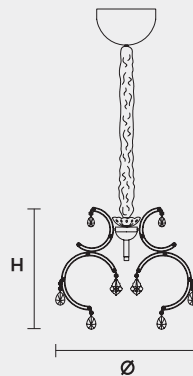

VE 956 1

MASIERO

VE 956 1 MT TRADITIONAL VERSION

H 40 cm 15,75"
Ø 40 cm 15,75"
kg 1,5

1 x E27 x 60 W max
 Triac Dimmable

Lighting system: Traditional E14 lightbulbs (not included)
 Frame: Chrome or gold plated metal covered by transparent glass
 Lampshades: No lampshades included
 Pendants: Transparent

VE 956 1 RW RGB-W LED VERSION

H 40 cm 15,75"
Ø 40 cm 15,75"
kg 1,5

1 x RGB-W LED SOURCES (driver included)
 330 lm at 3000 K - CRI>85 - 4 W

Controlled by: DMX or Masiero Smart Light App
 Frame: Chrome or gold plated metal covered with transparent glass
 Lampshades: No lampshades included
 Pendants: Transparent

VE 956 1 DW DYNAMIC WHITE LED VERSION

H 40 cm 15,75"
Ø 40 cm 15,75"
kg 1,5

1 x DW LED SOURCES (driver included)
 DYNAMIC White from 2700 K to 6500 K
 490 lm max at 4700 K - CRI>85 - 4 W

Controlled by: DMX or Masiero Smart Light App
 Frame: Chrome or gold plated metal covered with transparent glass
 Lampshades: No lampshades included
 Pendants: Transparent

VE 956 1 CG COLOURED GLASS VERSION

H 40 cm 15,75"
Ø 40 cm 15,75"
kg 1,5

1 x E27 x 60 W max
 Triac Dimmable

Lighting system: Traditional E14 lightbulbs (not included)
 Frame: Painted metal covered with painted glass
 Lampshades: No lampshades included
 Pendants: Color painted glass
 Available in: Green/ Orange/ Yellow/ Purple/ Lilac/ Blue/ Red/ White/ Black