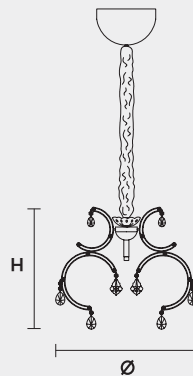

VE 956 1

MASIERO

VE 956 1 MT TRADITIONAL VERSION

H 40 cm 15,75"
Ø 40 cm 15,75"
kg 1,5

1 x E27 x 60 W max
 Triac Dimmable

Lighting system: Traditional E14 lightbulbs (not included)
 Frame: Chrome or gold plated metal covered by transparent glass
 Lampshades: No lampshades included
 Pendants: Transparent

VE 956 1 RW RGB-W LED VERSION

H 40 cm 15,75"
Ø 40 cm 15,75"
kg 1,5

1 x RGB-W LED SOURCES (driver included)
 330 lm at 3000 K - CRI>85 - 4 W

Controlled by: DMX or Masiero Smart Light App
 Frame: Chrome or gold plated metal covered with transparent glass
 Lampshades: No lampshades included
 Pendants: Transparent

VE 956 1 DW DYNAMIC WHITE LED VERSION

H 40 cm 15,75"
Ø 40 cm 15,75"
kg 1,5

1 x DW LED SOURCES (driver included)
 DYNAMIC White from 2700 K to 6500 K
 490 lm max at 4700 K - CRI>85 - 4 W

Controlled by: DMX or Masiero Smart Light App
 Frame: Chrome or gold plated metal covered with transparent glass
 Lampshades: No lampshades included
 Pendants: Transparent

VE 956 1 CG COLOURED GLASS VERSION

H 40 cm 15,75"
Ø 40 cm 15,75"
kg 1,5

1 x E27 x 60 W max
 Triac Dimmable

Lighting system: Traditional E14 lightbulbs (not included)
 Frame: Painted metal covered with painted glass
 Lampshades: No lampshades included
 Pendants: Color painted glass
 Available in: Green/ Orange/ Yellow/ Purple/ Lilac/ Blue/ Red/ White/ Black