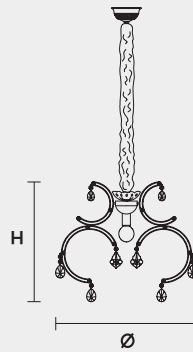

VE 956 1

MASIERO

VE 956 1 MT TRADITIONAL VERSION

H 40 cm 15,75"
Ø 40 cm 15,75"
kg 1,5

1 x E27 x 60 W max
 Triac Dimmable

Lighting system: Traditional E14 lightbulbs (not included)
 Frame: Chrome or gold plated metal covered by transparent glass
 Lampshades: No lampshades included
 Pendants: Transparent

VE 956 1 RW RGB-W LED VERSION

H 40 cm 15,75"
Ø 40 cm 15,75"
kg 1,5

1 x RGB-W LED SOURCES (driver included)
 330 lm at 3000 K - CRI>85 - 4 W

Controlled by: DMX or Masiero Smart Light App
 Frame: Chrome or gold plated metal covered with transparent glass
 Lampshades: No lampshades included
 Pendants: Transparent

VE 956 1 DW DYNAMIC WHITE LED VERSION

H 40 cm 15,75"
Ø 40 cm 15,75"
kg 1,5

1 x DW LED SOURCES (driver included)
 DYNAMIC White from 2700 K to 6500 K
 490 lm max at 4700 K - CRI>85 - 4 W

Controlled by: DMX or Masiero Smart Light App
 Frame: Chrome or gold plated metal covered with transparent glass
 Lampshades: No lampshades included
 Pendants: Transparent

VE 956 1 CG COLOURED GLASS VERSION

H 40 cm 15,75"
Ø 40 cm 15,75"
kg 1,5

1 x E27 x 60 W max
 Triac Dimmable

Lighting system: Traditional E14 lightbulbs (not included)
 Frame: Painted metal covered with painted glass
 Lampshades: No lampshades included
 Pendants: Color painted glass
 Available in: Green/ Orange/ Yellow/ Purple/ Lilac/ Blue/ Red/ White/ Black