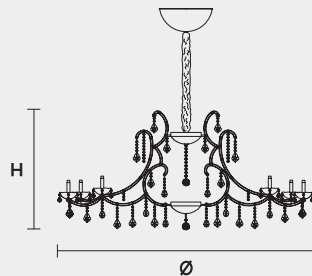

VE 915 36

MASIERO

VE 915 36 MT TRADITIONAL VERSION

H 90 cm 35,43"
 Ø 170 cm 66,92"
 kg 60

36 x E14 x 40 W max
 Triac Dimmable

Lighting system: Traditional E14 lightbulbs (not included)
 Frame: Chrome or gold plated metal covered by transparent glass
 Lampshades: Satin (SAT/14/WH)
 Pendants: Transparent

VE 915 36 RW RGB-W LED VERSION

H 90 cm 35,43"
 Ø 166 cm 65,42"
 kg 60

36 x RGB-W LED SOURCES (driver included)
 11880 lm at 3000 K - CRI>85 - 144 W

Controlled by: DMX or Masiero Smart Light App
 Frame: Chrome or gold plated metal covered with transparent glass
 Lampshades: No lampshades included
 Pendants: Transparent

VE 915 36 DW DYNAMIC WHITE LED VERSION

H 90 cm 35,43"
 Ø 166 cm 65,42"
 kg 60

36 x DW LED SOURCES (driver included)
 DYNAMIC White from 2700 K to 6500 K
 17640 lm max at 4700 K - CRI>85 - 144 W

Controlled by: DMX or Masiero Smart Light App
 Frame: Chrome or gold plated metal covered with transparent glass
 Lampshades: No lampshades included
 Pendants: Transparent

VE 915 36 CG COLOURED GLASS VERSION

H 90 cm 35,43"
 Ø 170 cm 66,92"
 kg 60

36 x E14 x 40 W max
 Triac Dimmable

Lighting system: Traditional E14 lightbulbs (not included)
 Frame: Painted metal covered with painted glass
 Lampshades: Only organza (ORG/14/...)
 Pendants: Color painted glass
 Available in: Green/ Orange/ Yellow/ Purple/ Lilac/ Blue/ Red/ White/ Black