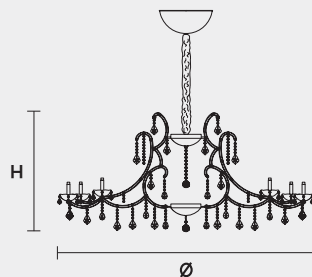

VE 915 36

MASIERO

VE 915 36 MT TRADITIONAL VERSION

H 90 cm 35,43"
 Ø 170 cm 66,92"
 kg 60

36 x E14 x 40 W max
 Triac Dimmable

Lighting system: Traditional E14 lightbulbs (not included)
 Frame: Chrome or gold plated metal covered by transparent glass
 Lampshades: Satin (SAT/14/WH)
 Pendants: Transparent

VE 915 36 RW RGB-W LED VERSION

H 90 cm 35,43"
 Ø 166 cm 65,42"
 kg 60

36 x RGB-W LED SOURCES (driver included)
 11880 lm at 3000 K - CRI>85 - 144 W

Controlled by: DMX or Masiero Smart Light App
 Frame: Chrome or gold plated metal covered with transparent glass
 Lampshades: No lampshades included
 Pendants: Transparent

VE 915 36 DW DYNAMIC WHITE LED VERSION

H 90 cm 35,43"
 Ø 166 cm 65,42"
 kg 60

36 x DW LED SOURCES (driver included)
 DYNAMIC White from 2700 K to 6500 K
 17640 lm max at 4700 K - CRI>85 - 144 W

Controlled by: DMX or Masiero Smart Light App
 Frame: Chrome or gold plated metal covered with transparent glass
 Lampshades: No lampshades included
 Pendants: Transparent

VE 915 36 CG COLOURED GLASS VERSION

H 90 cm 35,43"
 Ø 170 cm 66,92"
 kg 60

36 x E14 x 40 W max
 Triac Dimmable

Lighting system: Traditional E14 lightbulbs (not included)
 Frame: Painted metal covered with painted glass
 Lampshades: Only organza (ORG/14/...)
 Pendants: Color painted glass
 Available in: Green/ Orange/ Yellow/ Purple/ Lilac/ Blue/ Red/ White/ Black