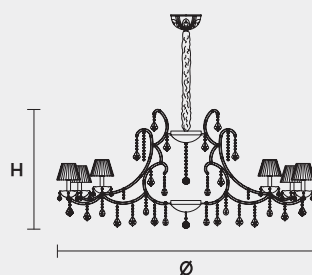

VE 915 36

MASIERO

VE 915 36 MT TRADITIONAL VERSION

H 90 cm 35,43"
 Ø 170 cm 66,92"
 kg 60

36 x E14 x 40 W max
 Triac Dimmable

Lighting system: Traditional E14 lightbulbs (not included)
 Frame: Chrome or gold plated metal covered by transparent glass
 Lampshades: Satin (SAT/14/WH)
 Pendants: Transparent

VE 915 36 RW RGB-W LED VERSION

H 90 cm 35,43"
 Ø 166 cm 65,42"
 kg 60

36 x RGB-W LED SOURCES (driver included)
 11880 lm at 3000 K - CRI>85 - 144 W

Controlled by: DMX or Masiero Smart Light App
 Frame: Chrome or gold plated metal covered with transparent glass
 Lampshades: No lampshades included
 Pendants: Transparent

VE 915 36 DW DYNAMIC WHITE LED VERSION

H 90 cm 35,43"
 Ø 166 cm 65,42"
 kg 60

36 x DW LED SOURCES (driver included)
 DYNAMIC White from 2700 K to 6500 K
 17640 lm max at 4700 K - CRI>85 - 144 W

Controlled by: DMX or Masiero Smart Light App
 Frame: Chrome or gold plated metal covered with transparent glass
 Lampshades: No lampshades included
 Pendants: Transparent

VE 915 36 CG COLOURED GLASS VERSION

H 90 cm 35,43"
 Ø 170 cm 66,92"
 kg 60

36 x E14 x 40 W max
 Triac Dimmable

Lighting system: Traditional E14 lightbulbs (not included)
 Frame: Painted metal covered with painted glass
 Lampshades: Only organza (ORG/14/...)
 Pendants: Color painted glass
 Available in: Green/ Orange/ Yellow/ Purple/ Lilac/ Blue/ Red/ White/ Black