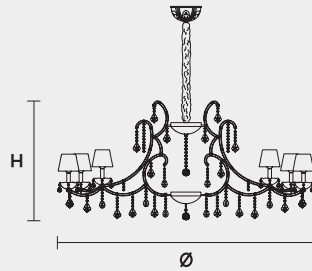

VE 915 36

MASIERO

VE 915 36 MT TRADITIONAL VERSION

H 90 cm 35,43"
 Ø 170 cm 66,92"
 kg 60

36 x E14 x 40 W max
 Triac Dimmable

Lighting system: Traditional E14 lightbulbs (not included)
 Frame: Chrome or gold plated metal covered by transparent glass
 Lampshades: Satin (SAT/14/WH)
 Pendants: Transparent

VE 915 36 RW RGB-W LED VERSION

H 90 cm 35,43"
 Ø 166 cm 65,42"
 kg 60

36 x RGB-W LED SOURCES (driver included)
 11880 lm at 3000 K - CRI>85 - 144 W

Controlled by: DMX or Masiero Smart Light App
 Frame: Chrome or gold plated metal covered with transparent glass
 Lampshades: No lampshades included
 Pendants: Transparent

VE 915 36 DW DYNAMIC WHITE LED VERSION

H 90 cm 35,43"
 Ø 166 cm 65,42"
 kg 60

36 x DW LED SOURCES (driver included)
 DYNAMIC White from 2700 K to 6500 K
 17640 lm max at 4700 K - CRI>85 - 144 W

Controlled by: DMX or Masiero Smart Light App
 Frame: Chrome or gold plated metal covered with transparent glass
 Lampshades: No lampshades included
 Pendants: Transparent

VE 915 36 CG COLOURED GLASS VERSION

H 90 cm 35,43"
 Ø 170 cm 66,92"
 kg 60

36 x E14 x 40 W max
 Triac Dimmable

Lighting system: Traditional E14 lightbulbs (not included)
 Frame: Painted metal covered with painted glass
 Lampshades: Only organza (ORG/14/...)
 Pendants: Color painted glass
 Available in: Green/ Orange/ Yellow/ Purple/ Lilac/ Blue/ Red/ White/ Black