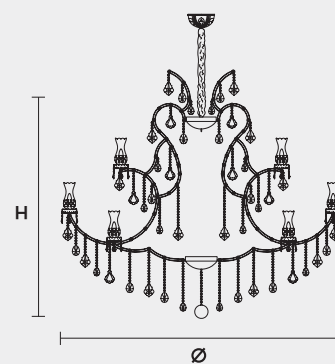

VE 905 56

MASIERO

VE 905 56 MT TRADITIONAL VERSION

H 195 cm 76,77"
 Ø 210 cm 82,67"
 kg 140

56 x E14 x 40 W max
 Triac Dimmable

Lighting system: Traditional E14 lightbulbs (not included)
 Frame: Chrome or gold plated metal covered by transparent glass
 Lampshades: No lampshades included
 Pendants: Transparent

VE 905 56 RW RGB-W LED VERSION

H 195 cm 76,77"
 Ø 210 cm 82,67"
 kg 140

56 x RGB-W LED SOURCES (driver included)
 18480 lm at 3000 K - CRI>85 - 224 W

Controlled by: DMX or Masiero Smart Light App
 Frame: Chrome or gold plated metal covered with transparent glass
 Lampshades: No lampshades included
 Pendants: Transparent

VE 905 56 DW DYNAMIC WHITE LED VERSION

H 195 cm 76,77"
 Ø 210 cm 82,67"
 kg 140

56 x DW LED SOURCES (driver included)
 DYNAMIC White from 2700 K to 6500 K
 27440 lm max at 4700 K - CRI>85 - 224 W

Controlled by: DMX or Masiero Smart Light App
 Frame: Chrome or gold metal covered with transparent glass
 Lampshades: No lampshades included
 Pendants: Transparent

VE 905 56 CG COLOURED GLASS VERSION

H 195 cm 76,77"
 Ø 210 cm 82,67"
 kg 140

56 x E14 x 40 W max
 Triac Dimmable

Lighting system: Traditional E14 lightbulbs (not included)
 Frame: Painted metal covered with painted glass
 Lampshades: No lampshades included
 Pendants: Color painted glass
 Available in: Green/ Orange/ Yellow/ Purple/ Lilac/ Blue/ Red/ White/ Black