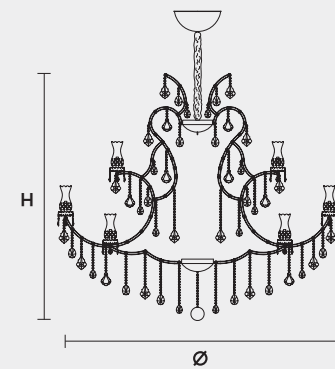

VE 905 56

MASIERO

VE 905 56 MT TRADITIONAL VERSION

H 195 cm 76,77"
 Ø 210 cm 82,67"
 kg 140

56 x E14 x 40 W max
 Triac Dimmable

Lighting system: Traditional E14 lightbulbs (not included)
 Frame: Chrome or gold plated metal covered by transparent glass
 Lampshades: No lampshades included
 Pendants: Transparent

VE 905 56 RW RGB-W LED VERSION

H 195 cm 76,77"
 Ø 210 cm 82,67"
 kg 140

56 x RGB-W LED SOURCES (driver included)
 18480 lm at 3000 K - CRI>85 - 224 W

Controlled by: DMX or Masiero Smart Light App
 Frame: Chrome or gold plated metal covered with transparent glass
 Lampshades: No lampshades included
 Pendants: Transparent

VE 905 56 DW DYNAMIC WHITE LED VERSION

H 195 cm 76,77"
 Ø 210 cm 82,67"
 kg 140

56 x DW LED SOURCES (driver included)
 DYNAMIC White from 2700 K to 6500 K
 27440 lm max at 4700 K - CRI>85 - 224 W

Controlled by: DMX or Masiero Smart Light App
 Frame: Chrome or gold metal covered with transparent glass
 Lampshades: No lampshades included
 Pendants: Transparent

VE 905 56 CG COLOURED GLASS VERSION

H 195 cm 76,77"
 Ø 210 cm 82,67"
 kg 140

56 x E14 x 40 W max
 Triac Dimmable

Lighting system: Traditional E14 lightbulbs (not included)
 Frame: Painted metal covered with painted glass
 Lampshades: No lampshades included
 Pendants: Color painted glass
 Available in: Green/ Orange/ Yellow/ Purple/ Lilac/ Blue/ Red/ White/ Black