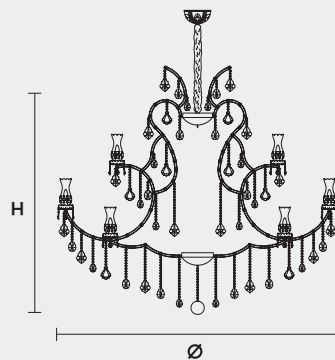

VE 905 56

MASIERO

VE 905 56 MT TRADITIONAL VERSION

H 195 cm 76,77"
 Ø 210 cm 82,67"
 kg 140

56 x E14 x 40 W max
 Triac Dimmable

Lighting system: Traditional E14 lightbulbs (not included)
 Frame: Chrome or gold plated metal covered by transparent glass
 Lampshades: No lampshades included
 Pendants: Transparent

VE 905 56 RW RGB-W LED VERSION

H 195 cm 76,77"
 Ø 210 cm 82,67"
 kg 140

56 x RGB-W LED SOURCES (driver included)
 18480 lm at 3000 K - CRI>85 - 224 W

Controlled by: DMX or Masiero Smart Light App
 Frame: Chrome or gold plated metal covered with transparent glass
 Lampshades: No lampshades included
 Pendants: Transparent

VE 905 56 DW DYNAMIC WHITE LED VERSION

H 195 cm 76,77"
 Ø 210 cm 82,67"
 kg 140

56 x DW LED SOURCES (driver included)
 DYNAMIC White from 2700 K to 6500 K
 27440 lm max at 4700 K - CRI>85 - 224 W

Controlled by: DMX or Masiero Smart Light App
 Frame: Chrome or gold metal covered with transparent glass
 Lampshades: No lampshades included
 Pendants: Transparent

VE 905 56 CG COLOURED GLASS VERSION

H 195 cm 76,77"
 Ø 210 cm 82,67"
 kg 140

56 x E14 x 40 W max
 Triac Dimmable

Lighting system: Traditional E14 lightbulbs (not included)
 Frame: Painted metal covered with painted glass
 Lampshades: No lampshades included
 Pendants: Color painted glass
 Available in: Green/ Orange/ Yellow/ Purple/ Lilac/ Blue/ Red/ White/ Black