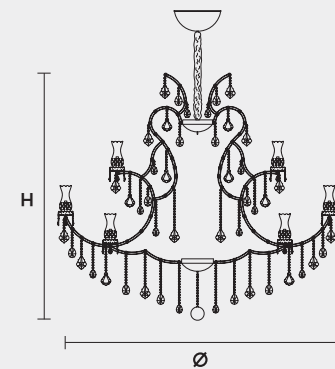

VE 905 56

MASIERO

VE 905 56 MT TRADITIONAL VERSION

H 195 cm 76,77"
 Ø 210 cm 82,67"
 kg 140

56 x E14 x 40 W max
 Triac Dimmable

Lighting system: Traditional E14 lightbulbs (not included)
 Frame: Chrome or gold plated metal covered by transparent glass
 Lampshades: No lampshades included
 Pendants: Transparent

VE 905 56 RW RGB-W LED VERSION

H 195 cm 76,77"
 Ø 210 cm 82,67"
 kg 140

56 x RGB-W LED SOURCES (driver included)
 18480 lm at 3000 K - CRI>85 - 224 W

Controlled by: DMX or Masiero Smart Light App
 Frame: Chrome or gold plated metal covered with transparent glass
 Lampshades: No lampshades included
 Pendants: Transparent

VE 905 56 DW DYNAMIC WHITE LED VERSION

H 195 cm 76,77"
 Ø 210 cm 82,67"
 kg 140

56 x DW LED SOURCES (driver included)
 DYNAMIC White from 2700 K to 6500 K
 27440 lm max at 4700 K - CRI>85 - 224 W

Controlled by: DMX or Masiero Smart Light App
 Frame: Chrome or gold metal covered with transparent glass
 Lampshades: No lampshades included
 Pendants: Transparent

VE 905 56 CG COLOURED GLASS VERSION

H 195 cm 76,77"
 Ø 210 cm 82,67"
 kg 140

56 x E14 x 40 W max
 Triac Dimmable

Lighting system: Traditional E14 lightbulbs (not included)
 Frame: Painted metal covered with painted glass
 Lampshades: No lampshades included
 Pendants: Color painted glass
 Available in: Green/ Orange/ Yellow/ Purple/ Lilac/ Blue/ Red/ White/ Black