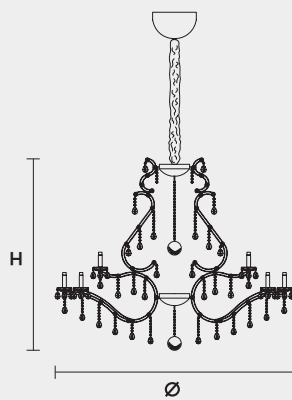

## VE 903 24 MT TRADITIONAL VERSION

H 120 cm 47,24"  
 Ø 150 cm 59,05"  
 kg 48

24 x E14 x 40 W max  
 Triac Dimmable

Lighting system: Traditional E14 lightbulbs (not included)  
 Frame: Chrome or gold plated metal covered by transparent glass  
 Lampshades: Organza (ORG/14/WH)  
 Pendants: Transparent

## VE 903 24 RW RGB-W LED VERSION

H 120 cm 47,24"  
 Ø 145 cm 57,08"  
 kg 48

24 x RGB-W LED SOURCES (driver included)  
 7920 lm at 3000 K - CRI>85 - 96 W

Controlled by: DMX or Masiero Smart Light App  
 Frame: Chrome or gold plated metal covered with transparent glass  
 Lampshades: No lampshades included  
 Pendants: Transparent

## VE 903 24 DW DYNAMIC WHITE LED VERSION

H 120 cm 47,24"  
 Ø 145 cm 57,08"  
 kg 48

24 x DW LED SOURCES (driver included)  
 DYNAMIC White from 2700 K to 6500 K  
 11760 lm max at 4700 K - CRI>85 - 96 W

## VE 903 24 CG COLOURED GLASS VERSION

H 120 cm 47,24"  
 Ø 150 cm 59,05"  
 kg 48

24 x E14 x 40 W max  
 Triac Dimmable

Lighting system: Traditional E14 lightbulbs (not included)  
 Frame: Painted metal covered with painted glass  
 Lampshades: Only organza (ORG/14/...)  
 Pendants: Color painted glass  
 Available in: Green/ Orange/ Yellow/ Purple/ Lilac/ Blue/ Red/ White/ Black