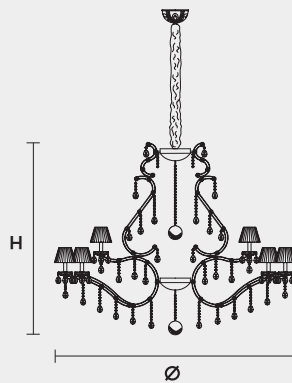

## VE 903 24 MT TRADITIONAL VERSION

H 120 cm 47,24"  
 Ø 150 cm 59,05"  
 kg 48

24 x E14 x 40 W max  
 Triac Dimmable

Lighting system: Traditional E14 lightbulbs (not included)  
 Frame: Chrome or gold plated metal covered by transparent glass  
 Lampshades: Organza (ORG/14/WH)  
 Pendants: Transparent

## VE 903 24 RW RGB-W LED VERSION

H 120 cm 47,24"  
 Ø 145 cm 57,08"  
 kg 48

24 x RGB-W LED SOURCES (driver included)  
 7920 lm at 3000 K - CRI>85 - 96 W

Controlled by: DMX or Masiero Smart Light App  
 Frame: Chrome or gold plated metal covered with transparent glass  
 Lampshades: No lampshades included  
 Pendants: Transparent

## VE 903 24 DW DYNAMIC WHITE LED VERSION

H 120 cm 47,24"  
 Ø 145 cm 57,08"  
 kg 48

24 x DW LED SOURCES (driver included)  
 DYNAMIC White from 2700 K to 6500 K  
 11760 lm max at 4700 K - CRI>85 - 96 W

## VE 903 24 CG COLOURED GLASS VERSION

H 120 cm 47,24"  
 Ø 150 cm 59,05"  
 kg 48

24 x E14 x 40 W max  
 Triac Dimmable

Lighting system: Traditional E14 lightbulbs (not included)  
 Frame: Painted metal covered with painted glass  
 Lampshades: Only organza (ORG/14/...)  
 Pendants: Color painted glass  
 Available in: Green/ Orange/ Yellow/ Purple/ Lilac/ Blue/ Red/ White/ Black