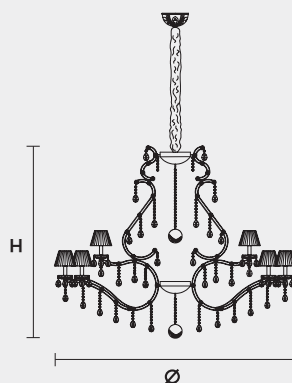

## VE 903 24 MT TRADITIONAL VERSION

H 120 cm 47,24"  
 Ø 150 cm 59,05"  
 kg 48

24 x E14 x 40 W max  
 Triac Dimmable

Lighting system: Traditional E14 lightbulbs (not included)  
 Frame: Chrome or gold plated metal covered by transparent glass  
 Lampshades: Organza (ORG/14/WH)  
 Pendants: Transparent

## VE 903 24 RW RGB-W LED VERSION

H 120 cm 47,24"  
 Ø 145 cm 57,08"  
 kg 48

24 x RGB-W LED SOURCES (driver included)  
 7920 lm at 3000 K - CRI>85 - 96 W

Controlled by: DMX or Masiero Smart Light App  
 Frame: Chrome or gold plated metal covered with transparent glass  
 Lampshades: No lampshades included  
 Pendants: Transparent

## VE 903 24 DW DYNAMIC WHITE LED VERSION

H 120 cm 47,24"  
 Ø 145 cm 57,08"  
 kg 48

24 x DW LED SOURCES (driver included)  
 DYNAMIC White from 2700 K to 6500 K  
 11760 lm max at 4700 K - CRI>85 - 96 W

## VE 903 24 CG COLOURED GLASS VERSION

H 120 cm 47,24"  
 Ø 150 cm 59,05"  
 kg 48

24 x E14 x 40 W max  
 Triac Dimmable

Lighting system: Traditional E14 lightbulbs (not included)  
 Frame: Painted metal covered with painted glass  
 Lampshades: Only organza (ORG/14/...)  
 Pendants: Color painted glass  
 Available in: Green/ Orange/ Yellow/ Purple/ Lilac/ Blue/ Red/ White/ Black