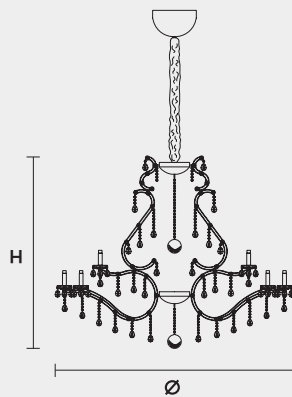

## VE 903 24 MT TRADITIONAL VERSION

H 120 cm 47,24"  
 Ø 150 cm 59,05"  
 kg 48

24 x E14 x 40 W max  
 Triac Dimmable

Lighting system: Traditional E14 lightbulbs (not included)  
 Frame: Chrome or gold plated metal covered by transparent glass  
 Lampshades: Organza (ORG/14/WH)  
 Pendants: Transparent

## VE 903 24 RW RGB-W LED VERSION

H 120 cm 47,24"  
 Ø 145 cm 57,08"  
 kg 48

24 x RGB-W LED SOURCES (driver included)  
 7920 lm at 3000 K - CRI>85 - 96 W

Controlled by: DMX or Masiero Smart Light App  
 Frame: Chrome or gold plated metal covered with transparent glass  
 Lampshades: No lampshades included  
 Pendants: Transparent

## VE 903 24 DW DYNAMIC WHITE LED VERSION

H 120 cm 47,24"  
 Ø 145 cm 57,08"  
 kg 48

24 x DW LED SOURCES (driver included)  
 DYNAMIC White from 2700 K to 6500 K  
 11760 lm max at 4700 K - CRI>85 - 96 W

## VE 903 24 CG COLOURED GLASS VERSION

H 120 cm 47,24"  
 Ø 150 cm 59,05"  
 kg 48

24 x E14 x 40 W max  
 Triac Dimmable

Lighting system: Traditional E14 lightbulbs (not included)  
 Frame: Painted metal covered with painted glass  
 Lampshades: Only organza (ORG/14/...)  
 Pendants: Color painted glass  
 Available in: Green/ Orange/ Yellow/ Purple/ Lilac/ Blue/ Red/ White/ Black