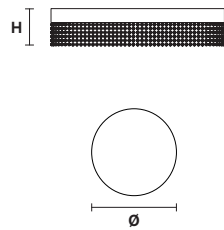

VE 897

Ceiling

MASIERO

Design by: m_p studio

**Telaio in metallo e pendagli
in cristallo o cristallo Swarovski**

Metal frame and crystal pendants
or Swarovski crystal.

VE 897/PL4

CE

Ø 40 cm / 15.75"
H 20 cm / 7.90"
W 10 kg / 22.04 lb

 4×E27×60 W max
(not included)

VE 897/PL6

CE

Ø 60 cm / 23.70"
H 20 cm / 7.90"
W 15 kg / 33.06 lb

 6×E27×60 W max
(not included)

G06
Matt chrome

G05
Matt gold

VE 897/PL8

CE

Ø 90 cm / 35.50"
H 20 cm / 7.90"
W 20 kg / 44.09 lb

 8×E27×60 W max
(not included)

VE 897/PL16

CE

Ø 120 cm / 47.25"
H 20 cm / 7.90"
W 26 kg / 44.09 lb

 16×E27×60 W max
(not included)