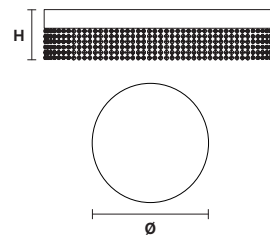

Ø 40 cm / 15.75"
H 20 cm / 7.90"
W 10 kg / 22.04 lb

 4×E27×60 W max
(not included)

VE 897/PL6

CE

Ø 60 cm / 23.70"
H 20 cm / 7.90"
W 15 kg / 33.06 lb

 6×E27×60 W max
(not included)

G06
Matt chrome

G05
Matt gold

VE 897/PL8

CE

Ø 90 cm / 35.50"
H 20 cm / 7.90"
W 20 kg / 44.09 lb

 8×E27×60 W max
(not included)

VE 897/PL16

CE

Ø 120 cm / 47.25"
H 20 cm / 7.90"
W 26 kg / 44.09 lb

 16×E27×60 W max
(not included)