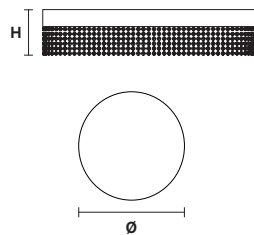

Ø 40 cm / 15.75"
H 20 cm / 7.90"
W 10 kg / 22.04 lb

 4×E27×60 W max
(not included)

VE 897/PL6

CE

Ø 60 cm / 23.70"
H 20 cm / 7.90"
W 15 kg / 33.06 lb

 6×E27×60 W max
(not included)

G06
Matt chrome

G05
Matt gold

VE 897/PL8

CE

Ø 90 cm / 35.50"
H 20 cm / 7.90"
W 20 kg / 44.09 lb

 8×E27×60 W max
(not included)

VE 897/PL16

CE

Ø 120 cm / 47.25"
H 20 cm / 7.90"
W 26 kg / 44.09 lb

 16×E27×60 W max
(not included)