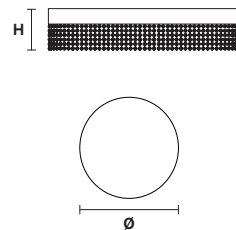

VE 897

Ceiling

MASIERO

Design by: m_p studio

**Telaio in metallo e pendagli
in cristallo o cristallo Swarovski**

Metal frame and crystal pendants
or Swarovski crystal.

VE 897/PL4

CE

Ø 40 cm / 15.75"
H 20 cm / 7.90"
W 10 kg / 22.04 lb

 4×E27×60 W max
(not included)

VE 897/PL6

CE

Ø 60 cm / 23.70"
H 20 cm / 7.90"
W 15 kg / 33.06 lb

 6×E27×60 W max
(not included)

G06
Matt chrome

G05
Matt gold

VE 897/PL8

CE

Ø 90 cm / 35.50"
H 20 cm / 7.90"
W 20 kg / 44.09 lb

 8×E27×60 W max
(not included)

VE 897/PL16

CE

Ø 120 cm / 47.25"
H 20 cm / 7.90"
W 26 kg / 44.09 lb

 16×E27×60 W max
(not included)