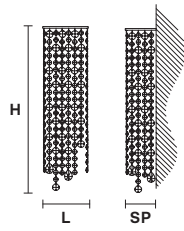

VE 892

Applique

Design by: m_p studio

MASIERO

VE 892/A2

CE

VE 892/A2 TRASP

CE

Telaio in metallo verniciato e pendagli in vetro verniciato o solo in vetro trasparente.

Powder coated metal frame and painted glass pendants or only transparent pendants.

L 15 cm / 6.00"
SP 12 cm / 4.80"
H 70 cm / 27.60"
W 3 kg / 6.61 lb

⦿ 2×E14×40 W max
(not included)

L 15 cm / 6.00"
SP 12 cm / 4.80"
H 70 cm / 27.60"
W 3 kg / 6.61 lb

⦿ 2×E14×40 W max
(not included)

G04
Shiny chrome