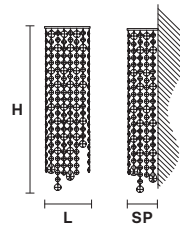

VE 892

Applique

Design by: m_p studio

MASIERO

VE 892/A2

CE

VE 892/A2 TRASP

CE

Telaio in metallo verniciato e pendagli in vetro verniciato o solo in vetro trasparente.

Powder coated metal frame and painted glass pendants or only transparent pendants.

L 15 cm / 6.00"
SP 12 cm / 4.80"
H 70 cm / 27.60"
W 3 kg / 6.61 lb

⦿ 2×E14×40 W max
(not included)

L 15 cm / 6.00"
SP 12 cm / 4.80"
H 70 cm / 27.60"
W 3 kg / 6.61 lb

⦿ 2×E14×40 W max
(not included)

G04
Shiny chrome