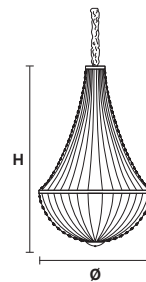

### VE 864/10 60

CE

**Ø** 60 cm / 23.70"  
**H** 110 cm / 43.30"  
**W** 23 kg / 50.70 lb

 10×E27×60 W max  
(not included)

### VE 864/14 90

CE

**Ø** 90 cm / 35.50"  
**H** 150 cm / 59.10"  
**W** 37.5 kg / 82.67 lb

 14×E27×60 W max  
(not included)

### VE 864/20 120

CE

**Ø** 120 cm / 47.30"  
**H** 200 cm / 78.75"  
**W** 53 kg / 116.84 lb

 20×E27×60 W max  
(not included)

### VE 864/24 150

CE

**Ø** 150 cm / 59.10"  
**H** 250 cm / 98.50"  
**W** 86 kg / 189.59 lb

 24×E27×60 W max  
(not included)

**G04**  
Shiny chrome