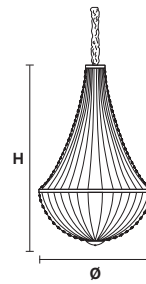

### VE 864/10 60

CE

**Ø** 60 cm / 23.70"  
**H** 110 cm / 43.30"  
**W** 23 kg / 50.70 lb

 10×E27×60 W max  
(not included)

### VE 864/14 90

CE

**Ø** 90 cm / 35.50"  
**H** 150 cm / 59.10"  
**W** 37.5 kg / 82.67 lb

 14×E27×60 W max  
(not included)

### VE 864/20 120

CE

**Ø** 120 cm / 47.30"  
**H** 200 cm / 78.75"  
**W** 53 kg / 116.84 lb

 20×E27×60 W max  
(not included)

### VE 864/24 150

CE

**Ø** 150 cm / 59.10"  
**H** 250 cm / 98.50"  
**W** 86 kg / 189.59 lb

 24×E27×60 W max  
(not included)

**G04**  
Shiny chrome