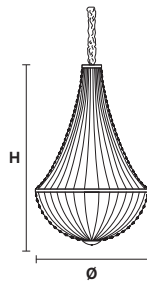

### VE 864/10 60

CE

**Ø** 60 cm / 23.70"  
**H** 110 cm / 43.30"  
**W** 23 kg / 50.70 lb

 10×E27×60 W max  
(not included)

### VE 864/14 90

CE

**Ø** 90 cm / 35.50"  
**H** 150 cm / 59.10"  
**W** 37.5 kg / 82.67 lb

 14×E27×60 W max  
(not included)

### VE 864/20 120

CE

**Ø** 120 cm / 47.30"  
**H** 200 cm / 78.75"  
**W** 53 kg / 116.84 lb

 20×E27×60 W max  
(not included)

### VE 864/24 150

CE

**Ø** 150 cm / 59.10"  
**H** 250 cm / 98.50"  
**W** 86 kg / 189.59 lb

 24×E27×60 W max  
(not included)

**G04**  
Shiny chrome