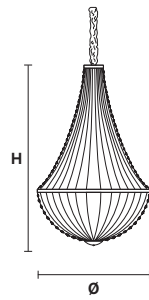

## Suspension

### VE 864/10 60

CE

**Ø** 60 cm / 23.70"  
**H** 110 cm / 43.30"  
**W** 23 kg / 50.70 lb

 10×E27×60 W max  
(not included)

### VE 864/14 90

CE

**Ø** 90 cm / 35.50"  
**H** 150 cm / 59.10"  
**W** 37.5 kg / 82.67 lb

 14×E27×60 W max  
(not included)

### VE 864/24 150

CE

**Ø** 150 cm / 59.10"  
**H** 250 cm / 98.50"  
**W** 86 kg / 189.59 lb

 24×E27×60 W max  
(not included)

**G04**  
Shiny chrome