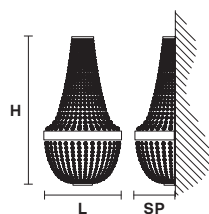

VE 864

Applique

MASIERO

Design by: m_p studio

VE 864/A4

CE

L 30 cm / 11.80"

SP 21 cm / 8.30"

H 57 cm / 22.45"

W 4 kg / 8.81 lb

⦿ 4×E14×40 W max
(not included)

G04
Shiny chrome