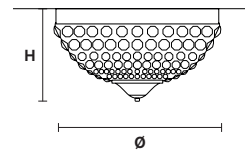

VE 846/PL8

CE

Telaio in metallo dorato e pendagli
in cristallo o cristallo Swarovski

Gold plated metal frame and crystal
pendants or Swarovski crystal.

Ø 40 cm / 15.75"
H 30 cm / 11.80"
W 5 kg / 11.02 lb

⦿ 5×E14×40 W max
(not included)

Ø 70 cm / 27.60"
H 35 cm / 13.80"
W 8 kg / 17.63 lb

⦿ 6×E14×40 W max
(not included)

Ø 80 cm / 31.50"
H 40 cm / 15.75"
W 10 kg / 22.04 lb

⦿ 8×E14×40 W max
(not included)

G03
Shiny gold