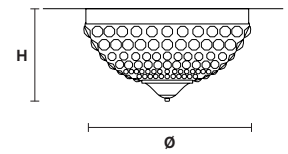

VE 846/PL8

CE

Telaio in metallo dorato e pendagli
in cristallo o cristallo Swarovski

Gold plated metal frame and crystal
pendants or Swarovski crystal.

Ø 40 cm / 15.75"
H 30 cm / 11.80"
W 5 kg / 11.02 lb

⦿ 5×E14×40 W max
(not included)

Ø 70 cm / 27.60"
H 35 cm / 13.80"
W 8 kg / 17.63 lb

⦿ 6×E14×40 W max
(not included)

Ø 80 cm / 31.50"
H 40 cm / 15.75"
W 10 kg / 22.04 lb

⦿ 8×E14×40 W max
(not included)

G03
Shiny gold