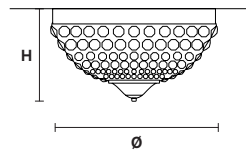

VE 846/PL8

CE

Telaio in metallo dorato e pendagli
in cristallo o cristallo Swarovski

Gold plated metal frame and crystal
pendants or Swarovski crystal.

Ø 40 cm / 15.75"
H 30 cm / 11.80"
W 5 kg / 11.02 lb

⦿ 5×E14×40 W max
(not included)

Ø 70 cm / 27.60"
H 35 cm / 13.80"
W 8 kg / 17.63 lb

⦿ 6×E14×40 W max
(not included)

Ø 80 cm / 31.50"
H 40 cm / 15.75"
W 10 kg / 22.04 lb

⦿ 8×E14×40 W max
(not included)

G03
Shiny gold