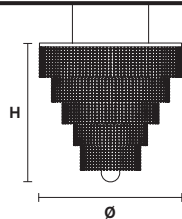

VE 845

Suspension

MASIERO

Design by: m_p studio

VE 845/16+1

CE

**Telaio in metallo dorato e pendagli
in cristallo o cristallo Swarovski**

Gold plated metal frame and crystal
pendants or Swarovski crystal.

.....
Ø 120 cm / 47.25"
H 110 cm / 43.30"
W 35 kg / 77.16 lb
.....

.....
 17×E27×60 W max
(not included)
.....

G03
Shiny gold