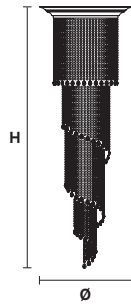

## Ceiling

# MASIERO

Design by: m\_p studio

**Telaio in metallo cromato e pendagli in cristallo o cristallo Swarovski.**

Chrome plated metal frame and crystal pendants or Swarovski crystal.

VE 841/G

CE

VE 841/M

CE

VE 841/P

CE

Ø 77 cm / 30.35"  
H 200 cm / 78.70"  
W 28 kg / 61.72 lb

13×E27×60 W max  
(not included)

Ø 44 cm / 17.50"  
H 170 cm / 67.00"  
W 14 kg / 30.86 lb

4×E14×40 W max  
(not included)

Ø 27 cm / 10.65"  
H 100 cm / 39.40"  
W 4 kg / 8.81 lb