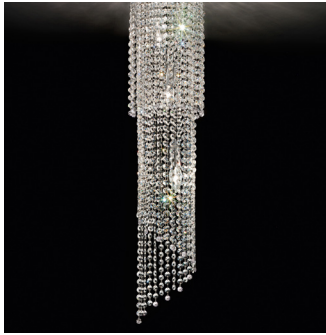

# VE 841

## Ceiling

# MASIERO

Design by: m\_p studio

**Telaio in metallo cromato e pendagli in cristallo o cristallo Swarovski.**

Chrome plated metal frame and crystal pendants or Swarovski crystal.

VE 841/G

CE

VE 841/M

CE