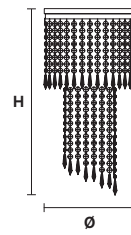

VE 840

Ceiling

MASIERO

Design by: m_p studio

Telaio in metallo cromato e pendagli in cristallo o cristallo Swarovski.

Chrome plated metal frame and crystal pendants or Swarovski crystal.

VE 840/PL4

CE

Ø 29 cm / 11.45"
H 80 cm / 31.50"
W 4 kg / 8.81 lb

1×E27×60 W max
3×E14×40 W max (not included)

VE 840/PL6

CE

Ø 37 cm / 14.60"
H 90 cm / 35.40"
W 5 kg / 11.02 lb

1×E27×60 W max
5×E14×40 W max (not included)

VE 840/PL8

CE

Ø 40 cm / 15.60"
H 200 cm / 78.75"
W 27 kg / 59.40 lb

8×E14×40 W max (not included)

VE 840/PL12

CE

Ø 60 cm / 23.70"
H 200 cm / 78.75"
W 40 kg / 88.00 lb

12×E14×40 W max (not included)