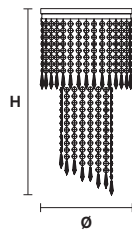

VE 840

Ceiling

MASIERO

Design by: m_p studio

Telaio in metallo cromato e pendagli in cristallo o cristallo Swarovski.

Chrome plated metal frame and crystal pendants or Swarovski crystal.

VE 840/PL4

CE

Ø 29 cm / 11.45"
H 80 cm / 31.50"
W 4 kg / 8.81 lb

1×E27×60 W max
3×E14×40 W max (not included)

VE 840/PL6

CE

Ø 37 cm / 14.60"
H 90 cm / 35.40"
W 5 kg / 11.02 lb

1×E27×60 W max
5×E14×40 W max (not included)

VE 840/PL8

CE

Ø 40 cm / 15.60"
H 200 cm / 78.75"
W 27 kg / 59.40 lb

8×E14×40 W max (not included)

VE 840/PL12

CE

Ø 60 cm / 23.70"
H 200 cm / 78.75"
W 40 kg / 88.00 lb

12×E14×40 W max (not included)