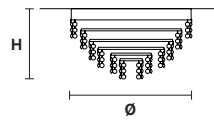

**Telaio in metallo e pendagli
in cristallo o cristallo Swarovski**

Metal frame and crystal pendants
or Swarovski crystal.

Ø 30 cm / 11.80"

H 25 cm / 9.85"

W 3.5 kg / 7.71 lb

⦿ 3×E14×40 W max
(not included)

Ø 40 cm / 15.75"

H 35 cm / 13.80"

W 4 kg / 8.81 lb

⦿ 6×E14×40 W max
(not included)

G04
Shiny chrome

G03
Shiny gold