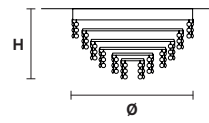

**Telaio in metallo e pendagli
in cristallo o cristallo Swarovski**

Metal frame and crystal pendants
or Swarovski crystal.

Ø 30 cm / 11.80"

H 25 cm / 9.85"

W 3.5 kg / 7.71 lb

⦿ 3×E14×40 W max
(not included)

Ø 40 cm / 15.75"

H 35 cm / 13.80"

W 4 kg / 8.81 lb

⦿ 6×E14×40 W max
(not included)

G04
Shiny chrome

G03
Shiny gold