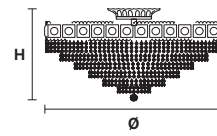

VE 830

Ceiling

MASIERO

Design by: m_p studio

VE 830/PL8

CE

VE 830/PL12

CE

Telaio in ottone dorato e pendagli in cristallo o cristallo Swarovski.

Solid brass gold plated frame, crystal pendants or Swarovski crystal.

.....
Ø 70 cm / 27.60"
H 40 cm / 15.75"
W 18 kg / 39.68 lb
.....

⦿ 8×E14×40 W max
(not included)

.....
Ø 100 cm / 39.40"
H 50 cm / 19.70"
W 28 kg / 61.72 lb
.....

⦿ 12×E14×40 W max
(not included)

G03
Shiny gold