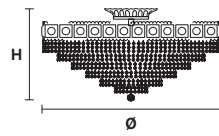

VE 830

Ceiling

MASIERO

Design by: m_p studio

VE 830/PL8

CE

VE 830/PL12

CE

Telaio in ottone dorato e pendagli in cristallo o cristallo Swarovski.

Solid brass gold plated frame, crystal pendants or Swarovski crystal.

.....
Ø 70 cm / 27.60"
H 40 cm / 15.75"
W 18 kg / 39.68 lb
.....

⦿ 8×E14×40 W max
(not included)

.....
Ø 100 cm / 39.40"
H 50 cm / 19.70"
W 28 kg / 61.72 lb
.....

⦿ 12×E14×40 W max
(not included)

G03
Shiny gold