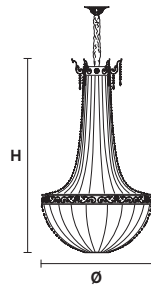

## Ceiling/Suspension

# MASIERO

Design by: m\_p studio

VE 823/20

CE

VE 823/PL12

CE

**Telaio in ottone dorato e pendagli  
in cristallo o cristallo Swarovski.**

Solid brass gold plated frame,  
crystal pendants or Swarovski  
crystal.

.....  
**Ø** 90 cm / 35.45"  
**H** 160 cm / 63.00"  
**W** 48 kg / 105.82 lb  
.....

💡 20×E27×60 W max  
(not included)

.....  
**Ø** 90 cm / 35.45"  
**H** 60 cm / 23.60"  
**W** 30 kg / 66.13 lb  
.....