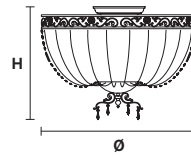

# MASIERO

Design by: m\_p studio

VE 823/20

CE

VE 823/PL12

CE

**Telaio in ottone dorato e pendagli  
in cristallo o cristallo Swarovski.**

Solid brass gold plated frame,  
crystal pendants or Swarovski  
crystal.

.....  
**Ø** 90 cm / 35.45"  
**H** 160 cm / 63.00"  
**W** 48 kg / 105.82 lb  
.....

💡 20×E27×60 W max  
(not included)

.....  
**Ø** 90 cm / 35.45"  
**H** 60 cm / 23.60"  
**W** 30 kg / 66.13 lb  
.....