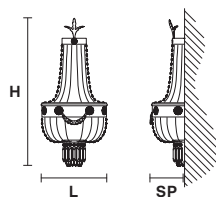

VE 818

Applique

MASIERO

Design by: m_p studio

VE 818/A3

CE

Telaio in metallo dorato e pendagli
in cristallo o cristallo Swarovski

Gold plated metal frame and crystal
pendants or Swarovski crystal.

L 32 cm / 12.60"

SP 19 cm / 7.50"

H 70 cm / 27.60"

W 6 kg / 13.22 lb

3×E14×40 W max
(not included)

G03
Shiny gold