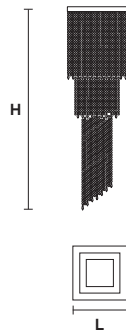

# MASIERO

Design by: m\_p studio

**Telaio in metallo cromato e pendagli in cristallo o cristallo Swarovski.**

Chrome plated metal frame and crystal pendants or Swarovski crystal.

VE 814/12 50

CE

VE 814/16 75

CE

**L** 50 cm / 19.70"

**SP** 50 cm / 19.70"

**H** 170 cm / 67.00"

**W** 28 kg / 61.72 lb

 12×E27×60 W max  
(not included)

**L** 75 cm / 29.55"

**SP** 75 cm / 29.55"

**H** 200 cm / 78.75"

**W** 50 kg / 110.23 lb

 16×E27×60 W max  
(not included)

**G04**  
Shiny chrome