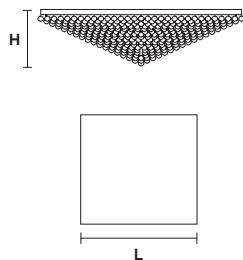

L 50 cm / 19.70"
SP 50 cm / 19.70"
H 25 cm / 9.85"
W 27 kg / 59.52 lb

 4×E27×60 W max
(not included)

VE 809/PL8

CE

L 70 cm / 27.60"
SP 70 cm / 27.60"
H 30 cm / 11.80"
W 30 kg / 66.13 lb

 8×E27×60 W max
(not included)

VE 809/PL12

CE

L 105 cm / 41.35"
SP 105 cm / 41.35"
H 35 cm / 13.80"
W 60 kg / 132.27 lb

 12×E27×60 W max
(not included)

VE 809/PL48

CE

L 160 cm / 63.00"
SP 160 cm / 63.00"
H 40 cm / 15.75"
W 120 kg / 264.5 lb