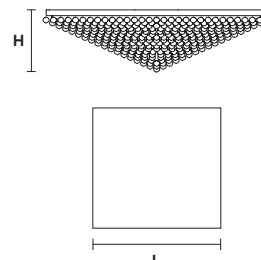

L 50 cm / 19.70"
SP 50 cm / 19.70"
H 25 cm / 9.85"
W 27 kg / 59.52 lb

 4×E27×60 W max
(not included)

VE 809/PL8

CE

L 70 cm / 27.60"
SP 70 cm / 27.60"
H 30 cm / 11.80"
W 30 kg / 66.13 lb

 8×E27×60 W max
(not included)

VE 809/PL12

CE

L 105 cm / 41.35"
SP 105 cm / 41.35"
H 35 cm / 13.80"
W 60 kg / 132.27 lb

 12×E27×60 W max
(not included)

VE 809/PL48

CE

L 160 cm / 63.00"
SP 160 cm / 63.00"
H 40 cm / 15.75"
W 120 kg / 264.5 lb