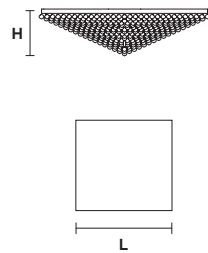

VE 809

Ceiling

Design by: m_p studio

MASIERO

Telaio in metallo cromato e pendagli in cristallo o cristallo Swarovski.

Chrome plated metal frame and crystal pendants or Swarovski crystal.

VE 809/PL4

CE

L 50 cm / 19.70"
SP 50 cm / 19.70"
H 25 cm / 9.85"
W 27 kg / 59.52 lb

 4×E27×60 W max
(not included)

VE 809/PL8

CE

L 70 cm / 27.60"
SP 70 cm / 27.60"
H 30 cm / 11.80"
W 30 kg / 66.13 lb

 8×E27×60 W max
(not included)

VE 809/PL12

CE

L 105 cm / 41.35"
SP 105 cm / 41.35"
H 35 cm / 13.80"
W 60 kg / 132.27 lb

 12×E27×60 W max
(not included)

VE 809/PL48

CE

L 160 cm / 63.00"
SP 160 cm / 63.00"
H 40 cm / 15.75"
W 120 kg / 264.5 lb