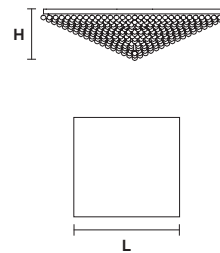

VE 809

Ceiling

Design by: m_p studio

MASIERO

Telaio in metallo cromato e pendagli in cristallo o cristallo Swarovski.

Chrome plated metal frame and crystal pendants or Swarovski crystal.

VE 809/PL4

CE

L 50 cm / 19.70"
SP 50 cm / 19.70"
H 25 cm / 9.85"
W 27 kg / 59.52 lb

 4×E27×60 W max
(not included)

VE 809/PL8

CE

L 70 cm / 27.60"
SP 70 cm / 27.60"
H 30 cm / 11.80"
W 30 kg / 66.13 lb

 8×E27×60 W max
(not included)

VE 809/PL12

CE

L 105 cm / 41.35"
SP 105 cm / 41.35"
H 35 cm / 13.80"
W 60 kg / 132.27 lb

 12×E27×60 W max
(not included)

VE 809/PL48

CE

L 160 cm / 63.00"
SP 160 cm / 63.00"
H 40 cm / 15.75"
W 120 kg / 264.5 lb