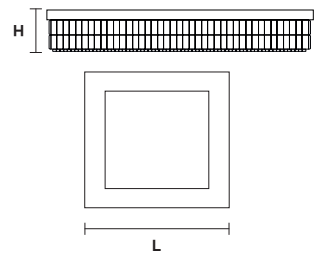

L 60 cm / 23.60"
SP 60 cm / 23.60"
H 18 cm / 7.10"
W 20 kg / 44.09 lb

12×E27×60 W max
(not included)

VE 760/PL16 SQ

CE

L 90 cm / 35.40"
SP 90 cm / 35.40"
H 18 cm / 7.10"
W 30 kg / 66.13 lb

16×E27×60 W max
(not included)

VE 760/PL24 SQ

CE

L 120 cm / 47.25"
SP 120 cm / 47.25"
H 18 cm / 7.10"
W 40 kg / 88.18 lb

24×E27×60 W max
(not included)

VE 760/S12 SQ

CE

L 60 cm / 23.60"
SP 60 cm / 23.60"
H 18 cm / 7.10"
W 20 kg / 44.09 lb

12×E27×60 W max
(not included)

VE 760/S16 SQ

CE

L 90 cm / 35.40"
SP 90 cm / 35.40"
H 18 cm / 7.10"
W 30 kg / 66.13 lb

16×E27×60 W max
(not included)

VE 760/S24 SQ

CE

L 120 cm / 47.25"
SP 120 cm / 47.25"
H 18 cm / 7.10"
W 40 kg / 88.18 lb