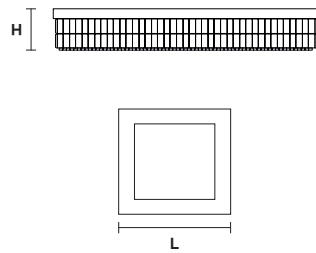

VE 760/SQ

Ceiling/Suspension

Design by: m_p studio

MASIERO

Telaio in metallo e pendagli
in cristallo o cristallo Swarovski.

Metal frame and crystal pendants
or Swarovski crystal.

VE 760/PL12 SQ

CE

L 60 cm / 23.60"
SP 60 cm / 23.60"
H 18 cm / 7.10"
W 20 kg / 44.09 lb

12×E27×60 W max
(not included)

VE 760/PL16 SQ

CE

L 90 cm / 35.40"
SP 90 cm / 35.40"
H 18 cm / 7.10"
W 30 kg / 66.13 lb

16×E27×60 W max
(not included)

VE 760/PL24 SQ

CE

L 120 cm / 47.25"
SP 120 cm / 47.25"
H 18 cm / 7.10"
W 40 kg / 88.18 lb

24×E27×60 W max
(not included)

VE 760/S12 SQ

CE

L 60 cm / 23.60"
SP 60 cm / 23.60"
H 18 cm / 7.10"
W 20 kg / 44.09 lb

12×E27×60 W max
(not included)

VE 760/S16 SQ

CE

L 90 cm / 35.40"
SP 90 cm / 35.40"
H 18 cm / 7.10"
W 30 kg / 66.13 lb

16×E27×60 W max
(not included)

VE 760/S24 SQ

CE

L 120 cm / 47.25"
SP 120 cm / 47.25"
H 18 cm / 7.10"
W 40 kg / 88.18 lb