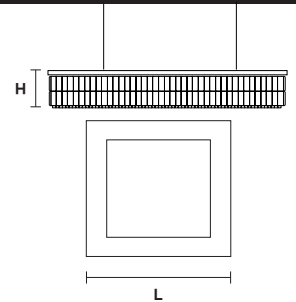

12×E27×60 W max
(not included)

VE 760/S16 SQ

CE

L 90 cm / 35.40"
SP 90 cm / 35.40"
H 18 cm / 7.10"
W 30 kg / 66.13 lb

16×E27×60 W max
(not included)

VE 760/S24 SQ

CE

L 120 cm / 47.25"
SP 120 cm / 47.25"
H 18 cm / 7.10"
W 40 kg / 88.18 lb