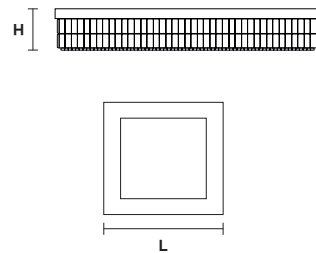

VE 760/SQ

Ceiling/Suspension

Design by: m_p studio

MASIERO

Telaio in metallo e pendagli
in cristallo o cristallo Swarovski.

Metal frame and crystal pendants
or Swarovski crystal.

VE 760/PL12 SQ

CE

L 60 cm / 23.60"
SP 60 cm / 23.60"
H 18 cm / 7.10"
W 20 kg / 44.09 lb

12×E27×60 W max
(not included)

VE 760/PL16 SQ

CE

L 90 cm / 35.40"
SP 90 cm / 35.40"
H 18 cm / 7.10"
W 30 kg / 66.13 lb

16×E27×60 W max
(not included)

VE 760/PL24 SQ

CE

L 120 cm / 47.25"
SP 120 cm / 47.25"
H 18 cm / 7.10"
W 40 kg / 88.18 lb

24×E27×60 W max
(not included)

VE 760/S12 SQ

CE

L 60 cm / 23.60"
SP 60 cm / 23.60"
H 18 cm / 7.10"
W 20 kg / 44.09 lb

12×E27×60 W max
(not included)

VE 760/S16 SQ

CE

L 90 cm / 35.40"
SP 90 cm / 35.40"
H 18 cm / 7.10"
W 30 kg / 66.13 lb

16×E27×60 W max
(not included)

VE 760/S24 SQ

CE

L 120 cm / 47.25"
SP 120 cm / 47.25"
H 18 cm / 7.10"
W 40 kg / 88.18 lb