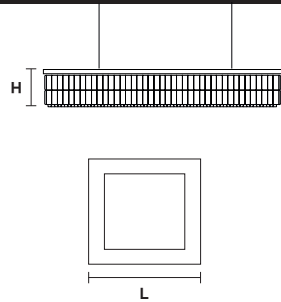

VE 760/PL24 SQ

CE

L 120 cm / 47.25"
SP 120 cm / 47.25"
H 18 cm / 7.10"
W 40 kg / 88.18 lb

24×E27×60 W max
(not included)

VE 760/S12 SQ

CE

L 60 cm / 23.60"
SP 60 cm / 23.60"
H 18 cm / 7.10"
W 20 kg / 44.09 lb

12×E27×60 W max
(not included)

VE 760/S16 SQ

CE

L 90 cm / 35.40"
SP 90 cm / 35.40"
H 18 cm / 7.10"
W 30 kg / 66.13 lb

16×E27×60 W max
(not included)

VE 760/S24 SQ

CE

L 120 cm / 47.25"
SP 120 cm / 47.25"
H 18 cm / 7.10"
W 40 kg / 88.18 lb