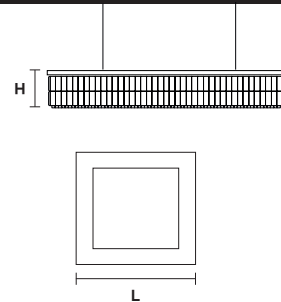

VE 760/PL24 SQ

CE

L 120 cm / 47.25"
SP 120 cm / 47.25"
H 18 cm / 7.10"
W 40 kg / 88.18 lb

24×E27×60 W max
(not included)

VE 760/S12 SQ

CE

L 60 cm / 23.60"
SP 60 cm / 23.60"
H 18 cm / 7.10"
W 20 kg / 44.09 lb

12×E27×60 W max
(not included)

VE 760/S16 SQ

CE

L 90 cm / 35.40"
SP 90 cm / 35.40"
H 18 cm / 7.10"
W 30 kg / 66.13 lb

16×E27×60 W max
(not included)

VE 760/S24 SQ

CE

L 120 cm / 47.25"
SP 120 cm / 47.25"
H 18 cm / 7.10"
W 40 kg / 88.18 lb