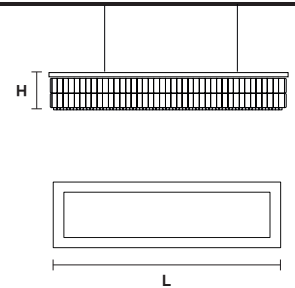

### VE 760/S20 RC

CE

**L** 150 cm / 59.10"  
**SP** 60 cm / 23.60"  
**H** 18 cm / 7.10"  
**W** 35 kg / 77.16 lb

20 x E27 x 60 W max  
(not included)

### VE 760/S26 RC

CE

**L** 200 cm / 78.70"  
**SP** 80 cm / 31.50"  
**H** 18 cm / 7.10"  
**W** 52 kg / 114.64 lb

26 x E27 x 60 W max  
(not included)

**G04**  
Shiny chrome