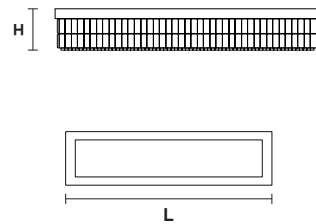

VE 760/PL20 RC

CE

L 150 cm / 59.10"
SP 60 cm / 23.60"
H 18 cm / 7.10"
W 35 kg / 77.16 lb

20 x E27 x 40 W max
(not included)