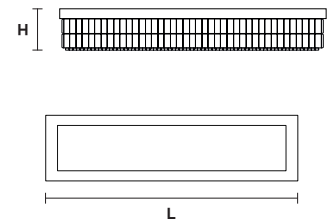

VE 760/PL26 RC

CE

L 200 cm / 78.70"
SP 80 cm / 31.50"
H 18 cm / 7.10"
W 52 kg / 114.64 lb

26 x E27 x 60 W max
(not included)