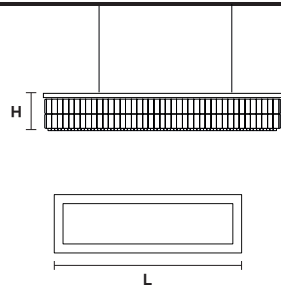

VE 760/S16 RC

CE

L 100 cm / 39.40"
SP 60 cm / 23.60"
H 18 cm / 7.10"
W 27 kg / 59.52 lb

16 x E27 x 60 W max
(not included)