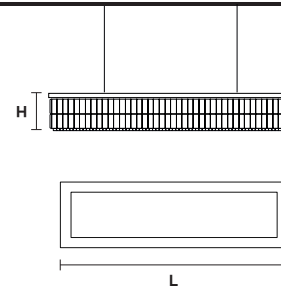

VE 760/S20 RC

CE

L 150 cm / 59.10"
SP 60 cm / 23.60"
H 18 cm / 7.10"
W 35 kg / 77.16 lb

20 x E27 x 60 W max
(not included)