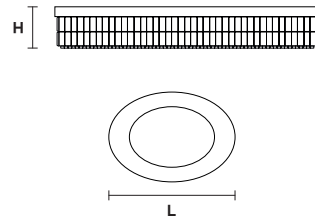

VE 760/OV

Ceiling/Suspension

Design by: m_p studio

MASIERO

Telaio in metallo e pendagli
in cristallo o cristallo Swarovski.

Metal frame and crystal pendants
or Swarovski crystal.

VE 760/PL12 OV

CE

L 103 cm / 40.55"
SP 63 cm / 24.80"
H 18 cm / 7.10"
W 21 kg / 46.29 lb

12×E27×60 W max
(not included)

VE 760/PL16 OV

CE

L 150 cm / 59.10"
SP 75 cm / 29.50"
H 18 cm / 7.10"
W 40 kg / 88.18 lb

16×E27×60 W max
(not included)

VE 760/PL22 OV

CE

L 200 cm / 78.70"
SP 85 cm / 33.50"
H 18 cm / 7.10"
W 59 kg / 130.07 lb

22×E27×60 W max
(not included)

VE 760/S12 OV

CE

L 103 cm / 40.55"
SP 63 cm / 24.80"
H 18 cm / 7.10"
W 21 kg / 46.29 lb

12×E27×60 W max
(not included)

VE 760/S16 OV

CE

L 150 cm / 59.10"
SP 75 cm / 29.50"
H 18 cm / 7.10"
W 40 kg / 88.18 lb

16×E27×60 W max
(not included)

VE 760/S22 OV

CE

L 200 cm / 78.70"
SP 85 cm / 33.50"
H 18 cm / 7.10"
W 59 kg / 130.07 lb