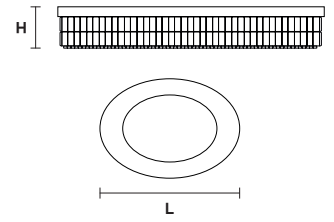

L 103 cm / 40.55"
SP 63 cm / 24.80"
H 18 cm / 7.10"
W 21 kg / 46.29 lb

12×E27×60 W max
(not included)

VE 760/PL16 OV

CE

L 150 cm / 59.10"
SP 75 cm / 29.50"
H 18 cm / 7.10"
W 40 kg / 88.18 lb

16×E27×60 W max
(not included)

VE 760/PL22 OV

CE

L 200 cm / 78.70"
SP 85 cm / 33.50"
H 18 cm / 7.10"
W 59 kg / 130.07 lb

22×E27×60 W max
(not included)

VE 760/S12 OV

CE

L 103 cm / 40.55"
SP 63 cm / 24.80"
H 18 cm / 7.10"
W 21 kg / 46.29 lb

12×E27×60 W max
(not included)

VE 760/S16 OV

CE

L 150 cm / 59.10"
SP 75 cm / 29.50"
H 18 cm / 7.10"
W 40 kg / 88.18 lb

16×E27×60 W max
(not included)

VE 760/S22 OV

CE

L 200 cm / 78.70"
SP 85 cm / 33.50"
H 18 cm / 7.10"
W 59 kg / 130.07 lb