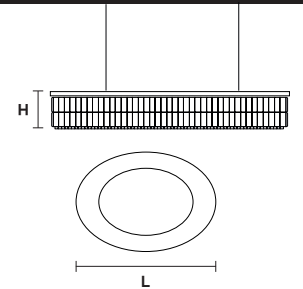

L 103 cm / 40.55"
SP 63 cm / 24.80"
H 18 cm / 7.10"
W 21 kg / 46.29 lb

12×E27×60 W max
(not included)

VE 760/PL16 OV

CE

L 150 cm / 59.10"
SP 75 cm / 29.50"
H 18 cm / 7.10"
W 40 kg / 88.18 lb

16×E27×60 W max
(not included)

VE 760/PL22 OV

CE

L 200 cm / 78.70"
SP 85 cm / 33.50"
H 18 cm / 7.10"
W 59 kg / 130.07 lb

22×E27×60 W max
(not included)

VE 760/S12 OV

CE

L 103 cm / 40.55"
SP 63 cm / 24.80"
H 18 cm / 7.10"
W 21 kg / 46.29 lb

12×E27×60 W max
(not included)

VE 760/S16 OV

CE

L 150 cm / 59.10"
SP 75 cm / 29.50"
H 18 cm / 7.10"
W 40 kg / 88.18 lb

16×E27×60 W max
(not included)

VE 760/S22 OV

CE

L 200 cm / 78.70"
SP 85 cm / 33.50"
H 18 cm / 7.10"
W 59 kg / 130.07 lb