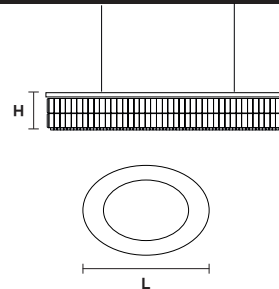

L 103 cm / 40.55"
SP 63 cm / 24.80"
H 18 cm / 7.10"
W 21 kg / 46.29 lb

12×E27×60 W max
(not included)

VE 760/PL16 OV

CE

L 150 cm / 59.10"
SP 75 cm / 29.50"
H 18 cm / 7.10"
W 40 kg / 88.18 lb

16×E27×60 W max
(not included)

VE 760/PL22 OV

CE

L 200 cm / 78.70"
SP 85 cm / 33.50"
H 18 cm / 7.10"
W 59 kg / 130.07 lb

22×E27×60 W max
(not included)

VE 760/S12 OV

CE

L 103 cm / 40.55"
SP 63 cm / 24.80"
H 18 cm / 7.10"
W 21 kg / 46.29 lb

12×E27×60 W max
(not included)

VE 760/S16 OV

CE

L 150 cm / 59.10"
SP 75 cm / 29.50"
H 18 cm / 7.10"
W 40 kg / 88.18 lb

16×E27×60 W max
(not included)

VE 760/S22 OV

CE

L 200 cm / 78.70"
SP 85 cm / 33.50"
H 18 cm / 7.10"
W 59 kg / 130.07 lb