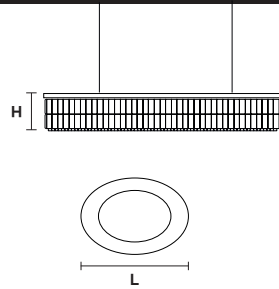

L 103 cm / 40.55"
SP 63 cm / 24.80"
H 18 cm / 7.10"
W 21 kg / 46.29 lb

12×E27×60 W max
(not included)

VE 760/PL16 OV

CE

L 150 cm / 59.10"
SP 75 cm / 29.50"
H 18 cm / 7.10"
W 40 kg / 88.18 lb

16×E27×60 W max
(not included)

VE 760/PL22 OV

CE

L 200 cm / 78.70"
SP 85 cm / 33.50"
H 18 cm / 7.10"
W 59 kg / 130.07 lb

22×E27×60 W max
(not included)

VE 760/S12 OV

CE

L 103 cm / 40.55"
SP 63 cm / 24.80"
H 18 cm / 7.10"
W 21 kg / 46.29 lb

12×E27×60 W max
(not included)

VE 760/S16 OV

CE

L 150 cm / 59.10"
SP 75 cm / 29.50"
H 18 cm / 7.10"
W 40 kg / 88.18 lb

16×E27×60 W max
(not included)

VE 760/S22 OV

CE

L 200 cm / 78.70"
SP 85 cm / 33.50"
H 18 cm / 7.10"
W 59 kg / 130.07 lb