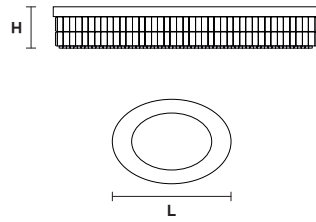

VE 760/OV

Ceiling/Suspension

Design by: m_p studio

MASIERO

Telaio in metallo e pendagli
in cristallo o cristallo Swarovski.

Metal frame and crystal pendants
or Swarovski crystal.

VE 760/PL12 OV

CE

L 103 cm / 40.55"
SP 63 cm / 24.80"
H 18 cm / 7.10"
W 21 kg / 46.29 lb

12×E27×60 W max
(not included)

VE 760/PL16 OV

CE

L 150 cm / 59.10"
SP 75 cm / 29.50"
H 18 cm / 7.10"
W 40 kg / 88.18 lb

16×E27×60 W max
(not included)

VE 760/PL22 OV

CE

L 200 cm / 78.70"
SP 85 cm / 33.50"
H 18 cm / 7.10"
W 59 kg / 130.07 lb

22×E27×60 W max
(not included)

VE 760/S12 OV

CE

L 103 cm / 40.55"
SP 63 cm / 24.80"
H 18 cm / 7.10"
W 21 kg / 46.29 lb

12×E27×60 W max
(not included)

VE 760/S16 OV

CE

L 150 cm / 59.10"
SP 75 cm / 29.50"
H 18 cm / 7.10"
W 40 kg / 88.18 lb

16×E27×60 W max
(not included)

VE 760/S22 OV

CE

L 200 cm / 78.70"
SP 85 cm / 33.50"
H 18 cm / 7.10"
W 59 kg / 130.07 lb