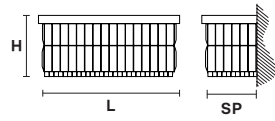

VE 760/A2 RD

CE

L 30 cm / 11.80"

SP 14 cm / 5.50"

H 18 cm / 7.10"

W 2 kg / 4.40 lb

2×E14 max 40 W
(not included)

L 32 cm / 12.60"

SP 17 cm / 6.70"

H 18 cm / 7.10"

W 2 kg / 4.40 lb

2×E14 max 40 W
(not included)

G04
Shiny chrome