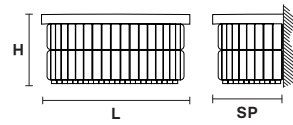

VE 760/A2 RD

CE

L 30 cm / 11.80"

SP 14 cm / 5.50"

H 18 cm / 7.10"

W 2 kg / 4.40 lb

2×E14 max 40 W
(not included)

L 32 cm / 12.60"

SP 17 cm / 6.70"

H 18 cm / 7.10"

W 2 kg / 4.40 lb

2×E14 max 40 W
(not included)

G04
Shiny chrome