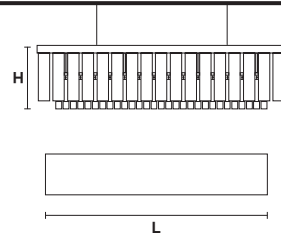

VE 1152/LN

Suspension

Design by: m_p studio

MASIERO

**Telaio in metallo e vetro
borosilicato.**

Metal frame and borosilicate glass.

VE 1152/S4 LN CE

L 75 cm / 29.50"
SP 22.5 cm / 8.85"
H 38 cm / 14.95"
W 15 kg / 33.00 lb

 4×E27×60 W max
(not included)

VE 1152/S5 LN CE

L 105 cm / 41.30"
SP 22.5 cm / 8.85"
H 38 cm / 14.95"
W 20 kg / 44.00 lb

 5×E27×60 W max
(not included)

VE 1152/S6 LN CE

L 130 cm / 51.20"
SP 22.5 cm / 8.85"
H 38 cm / 14.95"
W 24 kg / 52.80 lb