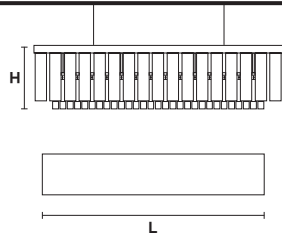

VE 1152/LN

Suspension

Design by: m_p studio

MASIERO

**Telaio in metallo e vetro
borosilicato.**

Metal frame and borosilicate glass.

VE 1152/S4 LN CE

L 75 cm / 29.50"
SP 22.5 cm / 8.85"
H 38 cm / 14.95"
W 15 kg / 33.00 lb

 4×E27×60 W max
(not included)

VE 1152/S5 LN CE

L 105 cm / 41.30"
SP 22.5 cm / 8.85"
H 38 cm / 14.95"
W 20 kg / 44.00 lb

 5×E27×60 W max
(not included)

VE 1152/S6 LN CE

L 130 cm / 51.20"
SP 22.5 cm / 8.85"
H 38 cm / 14.95"
W 24 kg / 52.80 lb