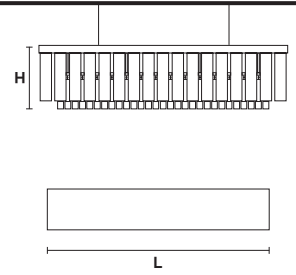

VE 1152/LN

Suspension

Design by: m_p studio

MASIERO

**Telaio in metallo e vetro
borosilicato.**

Metal frame and borosilicate glass.

VE 1152/S4 LN CE

L 75 cm / 29.50"
SP 22.5 cm / 8.85"
H 38 cm / 14.95"
W 15 kg / 33.00 lb

 4×E27×60 W max
(not included)

VE 1152/S5 LN CE

L 105 cm / 41.30"
SP 22.5 cm / 8.85"
H 38 cm / 14.95"
W 20 kg / 44.00 lb

 5×E27×60 W max
(not included)

VE 1152/S6 LN CE

L 130 cm / 51.20"
SP 22.5 cm / 8.85"
H 38 cm / 14.95"
W 24 kg / 52.80 lb