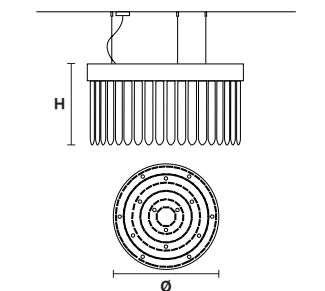

VE 1150

Suspension

MASIERO

Design by: m_p studio

VE 1150/S12

CE

Telaio in metallo e vetro veneziano lavorato a mano.

Metal frame and venetian hand-made glass.

.....
Ø 90 cm / 35.40"
H 40 cm / 15.75"
W 50 kg / 110.23 lb
.....

☞ 12×E14×40 W max
(not included)

G07
Brushed nickel