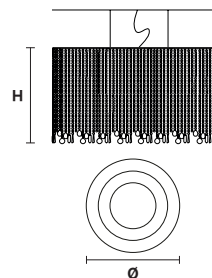

Ø 40 cm / 15.60"
H 30 cm / 11.80"
W 4 kg / 8.80 lb

3×E14×40 W max (not included)

VE 811/PL8 RD CE

Ø 60 cm / 23.70"
H 40 cm / 15.60"
W 8 kg / 17.60 lb

8×E27×60 W max (not included)

VE 811/PL10 RD CE

Ø 80 cm / 31.50"
H 50 cm / 19.70"
W 15 kg / 33.06 lb

10×E27×60 W max (not included)

VE 811/PL12 RD CE

Ø 100 cm / 39.40"
H 60 cm / 23.70"
W 28 kg / 61.60 lb

12×E27×60 W max (not included)

VE 811/S3 RD CE

Ø 40 cm / 15.60"
H 30 cm / 11.80"
W 4 kg / 8.80 lb

3×E14×40 W max (not included)

VE 811/S8 RD CE

Ø 60 cm / 23.70"
H 40 cm / 15.60"
W 8 kg / 17.60 lb

8×E27×60 W max (not included)

VE 811/S10 RD CE

Ø 80 cm / 31.50"
H 50 cm / 19.70"
W 15 kg / 33.00 lb

10×E27×60 W max (not included)

VE 811/S12 RD CE

Ø 100 cm / 39.40"
H 60 cm / 23.70"
W 28 kg / 61.60 lb

12×E27×60 W max (not included)

G04
Shiny chrome