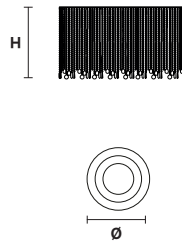

Ø 40 cm / 15.60"
H 30 cm / 11.80"
W 4 kg / 8.80 lb

3×E14×40 W max (not included)

VE 811/PL8 RD CE

Ø 60 cm / 23.70"
H 40 cm / 15.60"
W 8 kg / 17.60 lb

8×E27×60 W max (not included)

VE 811/PL10 RD CE

Ø 80 cm / 31.50"
H 50 cm / 19.70"
W 15 kg / 33.06 lb

10×E27×60 W max (not included)

VE 811/PL12 RD CE

Ø 100 cm / 39.40"
H 60 cm / 23.70"
W 28 kg / 61.60 lb

12×E27×60 W max (not included)

VE 811/S3 RD CE

Ø 40 cm / 15.60"
H 30 cm / 11.80"
W 4 kg / 8.80 lb

3×E14×40 W max (not included)

VE 811/S8 RD CE

Ø 60 cm / 23.70"
H 40 cm / 15.60"
W 8 kg / 17.60 lb

8×E27×60 W max (not included)

VE 811/S10 RD CE

Ø 80 cm / 31.50"
H 50 cm / 19.70"
W 15 kg / 33.00 lb

10×E27×60 W max (not included)

VE 811/S12 RD CE

Ø 100 cm / 39.40"
H 60 cm / 23.70"
W 28 kg / 61.60 lb

12×E27×60 W max (not included)

G04
Shiny chrome