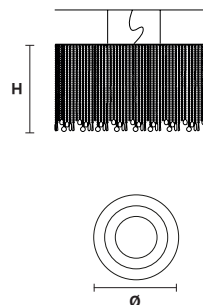

Ø 40 cm / 15.60"
H 30 cm / 11.80"
W 4 kg / 8.80 lb

3×E14×40 W max (not included)

VE 811/PL8 RD CE

Ø 60 cm / 23.70"
H 40 cm / 15.60"
W 8 kg / 17.60 lb

8×E27×60 W max (not included)

VE 811/PL10 RD CE

Ø 80 cm / 31.50"
H 50 cm / 19.70"
W 15 kg / 33.06 lb

10×E27×60 W max (not included)

VE 811/PL12 RD CE

Ø 100 cm / 39.40"
H 60 cm / 23.70"
W 28 kg / 61.60 lb

12×E27×60 W max (not included)

VE 811/S3 RD CE

Ø 40 cm / 15.60"
H 30 cm / 11.80"
W 4 kg / 8.80 lb

3×E14×40 W max (not included)

VE 811/S8 RD CE

Ø 60 cm / 23.70"
H 40 cm / 15.60"
W 8 kg / 17.60 lb

8×E27×60 W max (not included)

VE 811/S10 RD CE

Ø 80 cm / 31.50"
H 50 cm / 19.70"
W 15 kg / 33.00 lb

10×E27×60 W max (not included)

VE 811/S12 RD CE

Ø 100 cm / 39.40"
H 60 cm / 23.70"
W 28 kg / 61.60 lb

12×E27×60 W max (not included)

G04
Shiny chrome