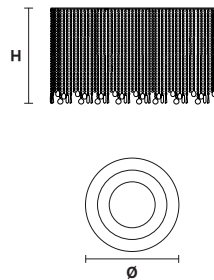

Ø 40 cm / 15.60"
H 30 cm / 11.80"
W 4 kg / 8.80 lb

3×E14×40 W max (not included)

VE 811/PL8 RD CE

Ø 60 cm / 23.70"
H 40 cm / 15.60"
W 8 kg / 17.60 lb

8×E27×60 W max (not included)

VE 811/PL10 RD CE

Ø 80 cm / 31.50"
H 50 cm / 19.70"
W 15 kg / 33.06 lb

10×E27×60 W max (not included)

VE 811/PL12 RD CE

Ø 100 cm / 39.40"
H 60 cm / 23.70"
W 28 kg / 61.60 lb

12×E27×60 W max (not included)

VE 811/S3 RD CE

Ø 40 cm / 15.60"
H 30 cm / 11.80"
W 4 kg / 8.80 lb

3×E14×40 W max (not included)

VE 811/S8 RD CE

Ø 60 cm / 23.70"
H 40 cm / 15.60"
W 8 kg / 17.60 lb

8×E27×60 W max (not included)

VE 811/S10 RD CE

Ø 80 cm / 31.50"
H 50 cm / 19.70"
W 15 kg / 33.00 lb

10×E27×60 W max (not included)

VE 811/S12 RD CE

Ø 100 cm / 39.40"
H 60 cm / 23.70"
W 28 kg / 61.60 lb

12×E27×60 W max (not included)

G04
Shiny chrome