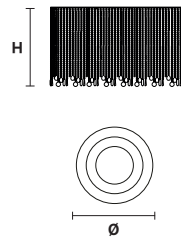

Ø 40 cm / 15.60"
H 30 cm / 11.80"
W 4 kg / 8.80 lb

3×E14×40 W max (not included)

VE 811/PL8 RD CE

Ø 60 cm / 23.70"
H 40 cm / 15.60"
W 8 kg / 17.60 lb

8×E27×60 W max (not included)

VE 811/PL10 RD CE

Ø 80 cm / 31.50"
H 50 cm / 19.70"
W 15 kg / 33.06 lb

10×E27×60 W max (not included)

VE 811/PL12 RD CE

Ø 100 cm / 39.40"
H 60 cm / 23.70"
W 28 kg / 61.60 lb

12×E27×60 W max (not included)

VE 811/S3 RD CE

Ø 40 cm / 15.60"
H 30 cm / 11.80"
W 4 kg / 8.80 lb

3×E14×40 W max (not included)

VE 811/S8 RD CE

Ø 60 cm / 23.70"
H 40 cm / 15.60"
W 8 kg / 17.60 lb

8×E27×60 W max (not included)

VE 811/S10 RD CE

Ø 80 cm / 31.50"
H 50 cm / 19.70"
W 15 kg / 33.00 lb

10×E27×60 W max (not included)

VE 811/S12 RD CE

Ø 100 cm / 39.40"
H 60 cm / 23.70"
W 28 kg / 61.60 lb

12×E27×60 W max (not included)

G04
Shiny chrome