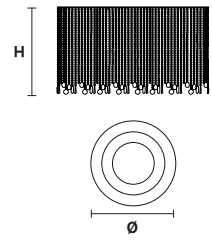

Ø 40 cm / 15.60"
H 30 cm / 11.80"
W 4 kg / 8.80 lb

3×E14×40 W max (not included)

VE 811/PL8 RD CE

Ø 60 cm / 23.70"
H 40 cm / 15.60"
W 8 kg / 17.60 lb

8×E27×60 W max (not included)

VE 811/PL10 RD CE

Ø 80 cm / 31.50"
H 50 cm / 19.70"
W 15 kg / 33.06 lb

10×E27×60 W max (not included)

VE 811/PL12 RD CE

Ø 100 cm / 39.40"
H 60 cm / 23.70"
W 28 kg / 61.60 lb

12×E27×60 W max (not included)

VE 811/S3 RD CE

Ø 40 cm / 15.60"
H 30 cm / 11.80"
W 4 kg / 8.80 lb

3×E14×40 W max (not included)

VE 811/S8 RD CE

Ø 60 cm / 23.70"
H 40 cm / 15.60"
W 8 kg / 17.60 lb

8×E27×60 W max (not included)

VE 811/S10 RD CE

Ø 80 cm / 31.50"
H 50 cm / 19.70"
W 15 kg / 33.00 lb

10×E27×60 W max (not included)

VE 811/S12 RD CE

Ø 100 cm / 39.40"
H 60 cm / 23.70"
W 28 kg / 61.60 lb

12×E27×60 W max (not included)

G04
Shiny chrome