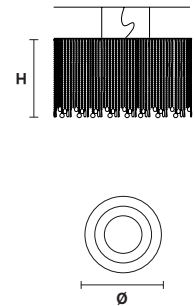

Ø 40 cm / 15.60"
H 30 cm / 11.80"
W 4 kg / 8.80 lb

3×E14×40 W max (not included)

VE 811/PL8 RD CE

Ø 60 cm / 23.70"
H 40 cm / 15.60"
W 8 kg / 17.60 lb

8×E27×60 W max (not included)

VE 811/PL10 RD CE

Ø 80 cm / 31.50"
H 50 cm / 19.70"
W 15 kg / 33.06 lb

10×E27×60 W max (not included)

VE 811/PL12 RD CE

Ø 100 cm / 39.40"
H 60 cm / 23.70"
W 28 kg / 61.60 lb

12×E27×60 W max (not included)

VE 811/S3 RD CE

Ø 40 cm / 15.60"
H 30 cm / 11.80"
W 4 kg / 8.80 lb

3×E14×40 W max (not included)

VE 811/S8 RD CE

Ø 60 cm / 23.70"
H 40 cm / 15.60"
W 8 kg / 17.60 lb

8×E27×60 W max (not included)

VE 811/S10 RD CE

Ø 80 cm / 31.50"
H 50 cm / 19.70"
W 15 kg / 33.00 lb

10×E27×60 W max (not included)

VE 811/S12 RD CE

Ø 100 cm / 39.40"
H 60 cm / 23.70"
W 28 kg / 61.60 lb

12×E27×60 W max (not included)

G04
Shiny chrome