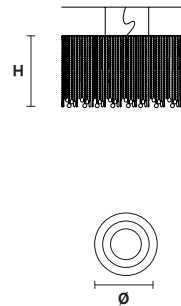

Ø 40 cm / 15.60"
H 30 cm / 11.80"
W 4 kg / 8.80 lb

3×E14×40 W max (not included)

VE 811/PL8 RD CE

Ø 60 cm / 23.70"
H 40 cm / 15.60"
W 8 kg / 17.60 lb

8×E27×60 W max (not included)

VE 811/PL10 RD CE

Ø 80 cm / 31.50"
H 50 cm / 19.70"
W 15 kg / 33.06 lb

10×E27×60 W max (not included)

VE 811/PL12 RD CE

Ø 100 cm / 39.40"
H 60 cm / 23.70"
W 28 kg / 61.60 lb

12×E27×60 W max (not included)

VE 811/S3 RD CE

Ø 40 cm / 15.60"
H 30 cm / 11.80"
W 4 kg / 8.80 lb

3×E14×40 W max (not included)

VE 811/S8 RD CE

Ø 60 cm / 23.70"
H 40 cm / 15.60"
W 8 kg / 17.60 lb

8×E27×60 W max (not included)

VE 811/S10 RD CE

Ø 80 cm / 31.50"
H 50 cm / 19.70"
W 15 kg / 33.00 lb

10×E27×60 W max (not included)

VE 811/S12 RD CE

Ø 100 cm / 39.40"
H 60 cm / 23.70"
W 28 kg / 61.60 lb

12×E27×60 W max (not included)

G04
Shiny chrome