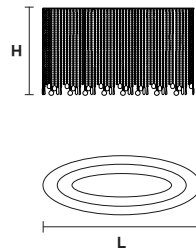

VE 811/OV

Design by: m_p studio

Ceiling/Suspension

MASIERO

Telaio in metallo cromato e pendagli in cristallo o cristallo Swarovski.

Chrome plated metal frame and crystal pendants or Swarovski crystal.

VE 811/PL4 OV

CE

L 80 cm / 31.50"
SP 40 cm / 15.60"
H 30 cm / 11.80"
W 9 kg / 19.80 lb

4 × E27 × 60 W max
(not included)

VE 811/PL5 OV

CE

L 100 cm / 39.40"
SP 40 cm / 15.60"
H 40 cm / 15.60"
W 12 kg / 26.40 lb

5 × E27 × 60 W max
(not included)

VE 811/PL6 OV

CE

L 120 cm / 47.30"
SP 60 cm / 23.70"
H 50 cm / 19.70"
W 16 kg / 35.20 lb

6 × E27 × 60 W max
(not included)

VE 811/S4 OV

CE

L 80 cm / 31.50"
SP 40 cm / 15.60"
H 30 cm / 11.80"
W 9 kg / 19.80 lb

4 × E27 × 60 W max
(not included)

VE 811/S5 OV

CE

L 100 cm / 39.40"
SP 40 cm / 15.70"
H 40 cm / 15.70"
W 12 kg / 26.40 lb

5 × E27 × 60 W max
(not included)

VE 811/S6 OV

CE

L 120 cm / 47.30"
SP 60 cm / 23.70"
H 50 cm / 19.70"
W 16 kg / 35.20 lb