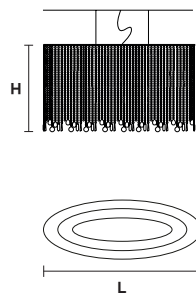

CE

L 80 cm / 31.50"
SP 40 cm / 15.60"
H 30 cm / 11.80"
W 9 kg / 19.80 lb

4 × E27 × 60 W max
(not included)

VE 811/PL5 OV

CE

L 100 cm / 39.40"
SP 40 cm / 15.60"
H 40 cm / 15.60"
W 12 kg / 26.40 lb

5 × E27 × 60 W max
(not included)

VE 811/PL6 OV

CE

L 120 cm / 47.30"
SP 60 cm / 23.70"
H 50 cm / 19.70"
W 16 kg / 35.20 lb

6 × E27 × 60 W max
(not included)

VE 811/S4 OV

CE

L 80 cm / 31.50"
SP 40 cm / 15.60"
H 30 cm / 11.80"
W 9 kg / 19.80 lb

4 × E27 × 60 W max
(not included)

VE 811/S5 OV

CE

L 100 cm / 39.40"
SP 40 cm / 15.70"
H 40 cm / 15.70"
W 12 kg / 26.40 lb

5 × E27 × 60 W max
(not included)

VE 811/S6 OV

CE

L 120 cm / 47.30"
SP 60 cm / 23.70"
H 50 cm / 19.70"
W 16 kg / 35.20 lb