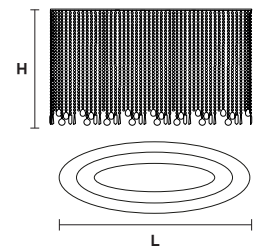

CE

L 80 cm / 31.50"
SP 40 cm / 15.60"
H 30 cm / 11.80"
W 9 kg / 19.80 lb

4 × E27 × 60 W max
(not included)

VE 811/PL5 OV

CE

L 100 cm / 39.40"
SP 40 cm / 15.60"
H 40 cm / 15.60"
W 12 kg / 26.40 lb

5 × E27 × 60 W max
(not included)

VE 811/PL6 OV

CE

L 120 cm / 47.30"
SP 60 cm / 23.70"
H 50 cm / 19.70"
W 16 kg / 35.20 lb

6 × E27 × 60 W max
(not included)

VE 811/S4 OV

CE

L 80 cm / 31.50"
SP 40 cm / 15.60"
H 30 cm / 11.80"
W 9 kg / 19.80 lb

4 × E27 × 60 W max
(not included)

VE 811/S5 OV

CE

L 100 cm / 39.40"
SP 40 cm / 15.70"
H 40 cm / 15.70"
W 12 kg / 26.40 lb

5 × E27 × 60 W max
(not included)

VE 811/S6 OV

CE

L 120 cm / 47.30"
SP 60 cm / 23.70"
H 50 cm / 19.70"
W 16 kg / 35.20 lb