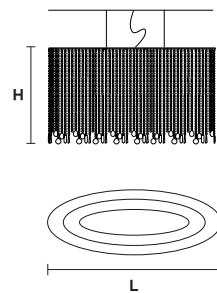

CE

L 80 cm / 31.50"
SP 40 cm / 15.60"
H 30 cm / 11.80"
W 9 kg / 19.80 lb

4 × E27 × 60 W max
(not included)

VE 811/PL5 OV

CE

L 100 cm / 39.40"
SP 40 cm / 15.60"
H 40 cm / 15.60"
W 12 kg / 26.40 lb

5 × E27 × 60 W max
(not included)

VE 811/PL6 OV

CE

L 120 cm / 47.30"
SP 60 cm / 23.70"
H 50 cm / 19.70"
W 16 kg / 35.20 lb

6 × E27 × 60 W max
(not included)

VE 811/S4 OV

CE

L 80 cm / 31.50"
SP 40 cm / 15.60"
H 30 cm / 11.80"
W 9 kg / 19.80 lb

4 × E27 × 60 W max
(not included)

VE 811/S5 OV

CE

L 100 cm / 39.40"
SP 40 cm / 15.70"
H 40 cm / 15.70"
W 12 kg / 26.40 lb

5 × E27 × 60 W max
(not included)

VE 811/S6 OV

CE

L 120 cm / 47.30"
SP 60 cm / 23.70"
H 50 cm / 19.70"
W 16 kg / 35.20 lb