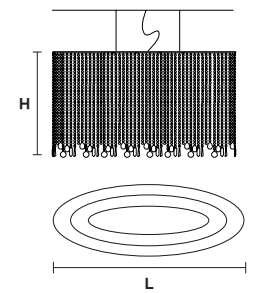

VE 811/PL6 OV

CE

L 120 cm / 47.30"
SP 60 cm / 23.70"
H 50 cm / 19.70"
W 16 kg / 35.20 lb

6 × E27 × 60 W max
(not included)

VE 811/S4 OV

CE

L 80 cm / 31.50"
SP 40 cm / 15.60"
H 30 cm / 11.80"
W 9 kg / 19.80 lb

4 × E27 × 60 W max
(not included)

VE 811/S5 OV

CE

L 100 cm / 39.40"
SP 40 cm / 15.70"
H 40 cm / 15.70"
W 12 kg / 26.40 lb

5 × E27 × 60 W max
(not included)

VE 811/S6 OV

CE

L 120 cm / 47.30"
SP 60 cm / 23.70"
H 50 cm / 19.70"
W 16 kg / 35.20 lb