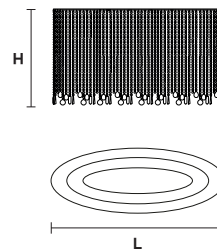

CE

L 80 cm / 31.50"
SP 40 cm / 15.60"
H 30 cm / 11.80"
W 9 kg / 19.80 lb

4 × E27 × 60 W max
(not included)

VE 811/PL5 OV

CE

L 100 cm / 39.40"
SP 40 cm / 15.60"
H 40 cm / 15.60"
W 12 kg / 26.40 lb

5 × E27 × 60 W max
(not included)

VE 811/PL6 OV

CE

L 120 cm / 47.30"
SP 60 cm / 23.70"
H 50 cm / 19.70"
W 16 kg / 35.20 lb

6 × E27 × 60 W max
(not included)

VE 811/S4 OV

CE

L 80 cm / 31.50"
SP 40 cm / 15.60"
H 30 cm / 11.80"
W 9 kg / 19.80 lb

4 × E27 × 60 W max
(not included)

VE 811/S5 OV

CE

L 100 cm / 39.40"
SP 40 cm / 15.70"
H 40 cm / 15.70"
W 12 kg / 26.40 lb

5 × E27 × 60 W max
(not included)

VE 811/S6 OV

CE

L 120 cm / 47.30"
SP 60 cm / 23.70"
H 50 cm / 19.70"
W 16 kg / 35.20 lb