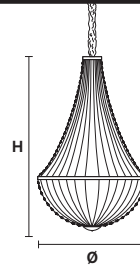

**Ø** 60 cm / 23.70"  
**H** 110 cm / 43.31"  
**W** 23 kg / 50.70 lb

LIGHTING SYSTEM

10×E27×60 W max  
(not included).

VE 864/14 90

Suspension

TECHNICAL INFORMATIONS

**Ø** 90 cm / 35.50"  
**H** 150 cm / 59.10"  
**W** 37.5 kg / 82.67 lb

VE 864/24 150

Suspension

TECHNICAL INFORMATIONS

**Ø** 150 cm / 59.10"  
**H** 250 cm / 98.50"  
**W** 86 kg / 189.59 lb

LIGHTING SYSTEM

24×E27×60 W max  
(not included).

: for the US market, refer to the relevant price list.

**Ø** 60 cm / 23.70"  
**H** 110 cm / 43.31"  
**W** 23 kg / 50.70 lb

LIGHTING SYSTEM

10×E26×60 W max  
(not included).

VE 864/14 90

Suspension

TECHNICAL INFORMATIONS

**Ø** 90 cm / 35.50"  
**H** 150 cm / 59.10"  
**W** 37.5 kg / 82.67 lb

VE 864/24 150

Suspension

TECHNICAL INFORMATIONS

**Ø** 150 cm / 59.10"  
**H** 250 cm / 98.50"  
**W** 86 kg / 189.59 lb

LIGHTING SYSTEM

24×E26×60 W max  
(not included).