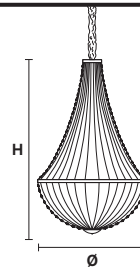

**Ø** 60 cm / 23.70"  
**H** 110 cm / 43.31"  
**W** 23 kg / 50.70 lb

LIGHTING SYSTEM

10×E27×60 W max  
(not included).

VE 864/14 90

Suspension

TECHNICAL INFORMATIONS

**Ø** 90 cm / 35.50"  
**H** 150 cm / 59.10"  
**W** 37.5 kg / 82.67 lb

VE 864/24 150

Suspension

TECHNICAL INFORMATIONS

**Ø** 150 cm / 59.10"  
**H** 250 cm / 98.50"  
**W** 86 kg / 189.59 lb

LIGHTING SYSTEM

24×E27×60 W max  
(not included).

: for the US market, refer to the relevant price list.

**Ø** 60 cm / 23.70"  
**H** 110 cm / 43.31"  
**W** 23 kg / 50.70 lb

LIGHTING SYSTEM

10×E26×60 W max  
(not included).

VE 864/14 90

Suspension

TECHNICAL INFORMATIONS

**Ø** 90 cm / 35.50"  
**H** 150 cm / 59.10"  
**W** 37.5 kg / 82.67 lb

VE 864/24 150

Suspension

TECHNICAL INFORMATIONS

**Ø** 150 cm / 59.10"  
**H** 250 cm / 98.50"  
**W** 86 kg / 189.59 lb

LIGHTING SYSTEM

24×E26×60 W max  
(not included).