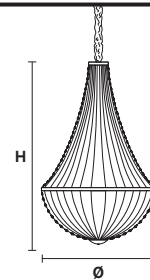

VE 864/24 150

Suspension

TECHNICAL INFORMATIONS

**Ø** 150 cm / 59.10"  
**H** 250 cm / 98.50"  
**W** 86 kg / 189.59 lb

LIGHTING SYSTEM

24×E27×60 W max  
(not included).

: for the US market, refer to the relevant price list.

**Ø** 60 cm / 23.70"  
**H** 110 cm / 43.31"  
**W** 23 kg / 50.70 lb

LIGHTING SYSTEM

10×E26×60 W max  
(not included).

VE 864/14 90

Suspension

TECHNICAL INFORMATIONS

**Ø** 90 cm / 35.50"  
**H** 150 cm / 59.10"  
**W** 37.5 kg / 82.67 lb

LIGHTING SYSTEM

14×E26×60 W max  
(not included).

VE 864/20 120

Suspension

TECHNICAL INFORMATIONS

**Ø** 120 cm / 47.30"  
**H** 200 cm / 78.75"  
**W** 53 kg / 116.84 lb

LIGHTING SYSTEM

20×E26×60 W max  
(not included).

VE 864/24 150

Suspension

TECHNICAL INFORMATIONS

**Ø** 150 cm / 59.10"  
**H** 250 cm / 98.50"  
**W** 86 kg / 189.59 lb

LIGHTING SYSTEM

24×E26×60 W max  
(not included).