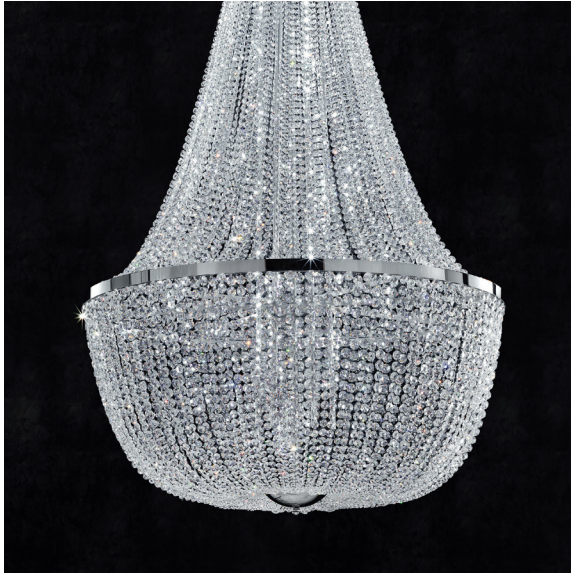

VE 864/24 150

Suspension

TECHNICAL INFORMATIONS

**Ø** 150 cm / 59.10"  
**H** 250 cm / 98.50"  
**W** 86 kg / 189.59 lb

LIGHTING SYSTEM

24×E27×60 W max  
(not included).

: for the US market, refer to the relevant price list.

Telaio in metallo cromato e pendagli in cristallo o cristallo Swarovski.

Chrome plated metal frame and crystal pendants or Swarovski crystal.

**G04**  
Shiny chrome

VE 864/10 60

Suspension

TECHNICAL INFORMATIONS