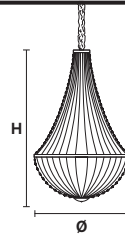

VE 864/10 60

Suspension

TECHNICAL INFORMATIONS

Ø 60 cm / 23.70"
H 110 cm / 43.31"
W 23 kg / 50.70 lb

LIGHTING SYSTEM

10×E26×60 W max
(not included).