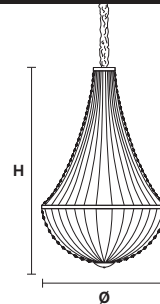

VE 864/24 150

Suspension

TECHNICAL INFORMATIONS

**Ø** 150 cm / 59.10"  
**H** 250 cm / 98.50"  
**W** 86 kg / 189.59 lb

LIGHTING SYSTEM

24×E27×60 W max  
(not included).

: for the US market, refer to the relevant price list.

**Ø** 60 cm / 23.70"  
**H** 110 cm / 43.31"  
**W** 23 kg / 50.70 lb

LIGHTING SYSTEM

10×E26×60 W max  
(not included).

VE 864/14 90

Suspension

TECHNICAL INFORMATIONS

**Ø** 90 cm / 35.50"  
**H** 150 cm / 59.10"  
**W** 37.5 kg / 82.67 lb

LIGHTING SYSTEM

14×E26×60 W max  
(not included).

VE 864/20 120

Suspension

TECHNICAL INFORMATIONS

**Ø** 120 cm / 47.30"  
**H** 200 cm / 78.75"  
**W** 53 kg / 116.84 lb

LIGHTING SYSTEM

20×E26×60 W max  
(not included).

VE 864/24 150

Suspension

TECHNICAL INFORMATIONS

**Ø** 150 cm / 59.10"  
**H** 250 cm / 98.50"  
**W** 86 kg / 189.59 lb

LIGHTING SYSTEM

24×E26×60 W max  
(not included).