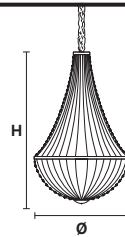

VE 864/10 60

Suspension

TECHNICAL INFORMATIONS

Ø 60 cm / 23.70"
H 110 cm / 43.31"
W 23 kg / 50.70 lb

LIGHTING SYSTEM

10×E27×60 W max
(not included).