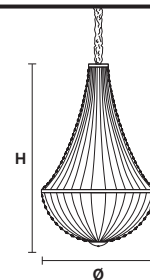

**Ø** 60 cm / 23.70"  
**H** 110 cm / 43.31"  
**W** 23 kg / 50.70 lb

LIGHTING SYSTEM

10×E27×60 W max  
(not included).

VE 864/14 90

Suspension

TECHNICAL INFORMATIONS

**Ø** 90 cm / 35.50"  
**H** 150 cm / 59.10"  
**W** 37.5 kg / 82.67 lb

LIGHTING SYSTEM

14×E27×60 W max  
(not included).

VE 864/20 120

Suspension

TECHNICAL INFORMATIONS

**Ø** 120 cm / 47.30"  
**H** 200 cm / 78.75"  
**W** 53 kg / 116.84 lb

LIGHTING SYSTEM

20×E27×60 W max  
(not included).

VE 864/24 150

Suspension

TECHNICAL INFORMATIONS

**Ø** 150 cm / 59.10"  
**H** 250 cm / 98.50"  
**W** 86 kg / 189.59 lb

LIGHTING SYSTEM

24×E27×60 W max  
(not included).

: for the US market, refer to the relevant price list.

**Ø** 60 cm / 23.70"  
**H** 110 cm / 43.31"  
**W** 23 kg / 50.70 lb

LIGHTING SYSTEM

10×E26×60 W max  
(not included).

VE 864/14 90

Suspension

TECHNICAL INFORMATIONS

**Ø** 90 cm / 35.50"  
**H** 150 cm / 59.10"  
**W** 37.5 kg / 82.67 lb