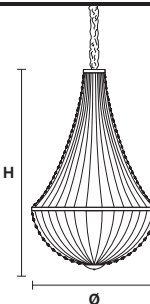

**Ø** 60 cm / 23.70"  
**H** 110 cm / 43.31"  
**W** 23 kg / 50.70 lb

LIGHTING SYSTEM

10×E27×60 W max  
(not included).

VE 864/14 90

Suspension

TECHNICAL INFORMATIONS

**Ø** 90 cm / 35.50"  
**H** 150 cm / 59.10"  
**W** 37.5 kg / 82.67 lb

LIGHTING SYSTEM

14×E27×60 W max  
(not included).

VE 864/20 120

Suspension

TECHNICAL INFORMATIONS

**Ø** 120 cm / 47.30"  
**H** 200 cm / 78.75"  
**W** 53 kg / 116.84 lb

LIGHTING SYSTEM

20×E27×60 W max  
(not included).

VE 864/24 150

Suspension

TECHNICAL INFORMATIONS

**Ø** 150 cm / 59.10"  
**H** 250 cm / 98.50"  
**W** 86 kg / 189.59 lb

LIGHTING SYSTEM

24×E27×60 W max  
(not included).

: for the US market, refer to the relevant price list.

**Ø** 60 cm / 23.70"  
**H** 110 cm / 43.31"  
**W** 23 kg / 50.70 lb

LIGHTING SYSTEM

10×E26×60 W max  
(not included).

VE 864/14 90

Suspension

TECHNICAL INFORMATIONS

**Ø** 90 cm / 35.50"  
**H** 150 cm / 59.10"  
**W** 37.5 kg / 82.67 lb