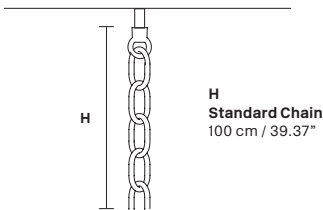

Telaio in metallo cromato e pendagli in cristallo o cristallo Swarovski.

Chrome plated metal frame and crystal pendants or Swarovski crystal.

G04
Shiny chrome

VE 864/10 60

Suspension

TECHNICAL INFORMATIONS

Ø 60 cm / 23.70"
H 110 cm / 43.31"
W 23 kg / 50.70 lb

LIGHTING SYSTEM

10×E26×60 W max
(not included).

VE 864/14 90

Suspension

TECHNICAL INFORMATIONS

Ø 90 cm / 35.50"
H 150 cm / 59.10"
W 37.5 kg / 82.67 lb

LIGHTING SYSTEM

14×E26×60 W max
(not included).

VE 864/20 120

Suspension

TECHNICAL INFORMATIONS

Ø 120 cm / 47.30"
H 200 cm / 78.75"
W 53 kg / 116.84 lb

LIGHTING SYSTEM

20×E26×60 W max
(not included).

VE 864/24 150

Suspension

TECHNICAL INFORMATIONS

Ø 150 cm / 59.10"
H 250 cm / 98.50"
W 86 kg / 189.59 lb

LIGHTING SYSTEM

24×E26×60 W max
(not included).