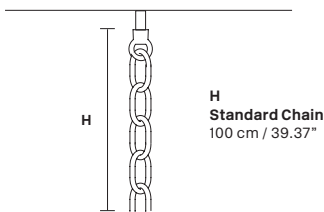

Telaio in metallo cromato e pendagli in cristallo o cristallo Swarovski.

Chrome plated metal frame and crystal pendants or Swarovski crystal.

G04
Shiny chrome

VE 864/10 60

Suspension

TECHNICAL INFORMATIONS

Ø 60 cm / 23.70"
H 110 cm / 43.31"
W 23 kg / 50.70 lb

LIGHTING SYSTEM

10×E27×60 W max
(not included).

VE 864/14 90

Suspension

TECHNICAL INFORMATIONS

Ø 90 cm / 35.50"
H 150 cm / 59.10"
W 37.5 kg / 82.67 lb

LIGHTING SYSTEM

14×E27×60 W max
(not included).

VE 864/20 120

Suspension

TECHNICAL INFORMATIONS

Ø 120 cm / 47.30"
H 200 cm / 78.75"
W 53 kg / 116.84 lb

LIGHTING SYSTEM

20×E27×60 W max
(not included).

VE 864/24 150

Suspension

TECHNICAL INFORMATIONS

Ø 150 cm / 59.10"
H 250 cm / 98.50"
W 86 kg / 189.59 lb

LIGHTING SYSTEM

24×E27×60 W max
(not included).

: for the US market, refer to the relevant price list.