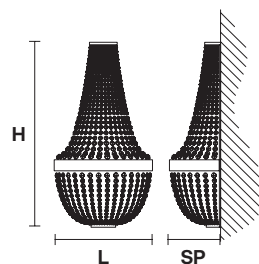

VE 864 A4

Applique

TECHNICAL INFORMATION

L	30 cm / 11.80"
SP	21cm / 8.30"
H	57 cm / 22.45"
W	4 kg / 8.81 lb

LIGHTING SYSTEM

4×E14×40 W max
(not included).

Telaio in metallo cromato e pendagli in cristallo o cristallo Swarovski.

Chrome plated metal frame and crystal pendants or Swarovski crystal.

G04
Shiny chrome

VE 864 A4

Applique

TECHNICAL INFORMATION

L	30 cm / 11.80"
SP	21cm / 8.30"
H	57 cm / 22.45"
W	4 kg / 8.81 lb

LIGHTING SYSTEM

4×E12×40 W max
(not included).

Telaio in metallo cromato e pendagli in cristallo o cristallo Swarovski.

Chrome plated metal frame and crystal pendants or Swarovski crystal.

G04
Shiny chrome