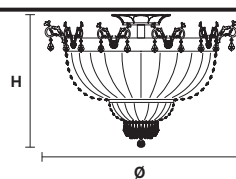

Telaio in metallo dorato e pendagli in cristallo o cristallo Swarovski.

Gold plated metal frame and crystal pendants or Swarovski crystal.

G03
Shiny gold

VE 849 PL10

Ceiling

CE

TECHNICAL INFORMATION

Ø 70 cm / 27.56"
H 55 cm / 21.65"
W 18 kg / 39.68 lb

LIGHTING SYSTEM

10×E27×60 W max
(not included).

VE 849 PL12

Ceiling

CE

TECHNICAL INFORMATION

Ø 95 cm / 37.40"
H 70 cm / 27.56"
W 28 kg / 61.72 lb

LIGHTING SYSTEM

CE

TECHNICAL INFORMATIONS

Ø 70 cm / 27.56"
H 55 cm / 21.65"
W 18 kg / 39.68 lb

LIGHTING SYSTEM

10×E26×60 W max
(not included).

VE 849 PL12

Ceiling

CE

TECHNICAL INFORMATIONS

Ø 95 cm / 37.40"
H 70 cm / 27.56"
W 28 kg / 61.72 lb

LIGHTING SYSTEM

12×E26×60 W max
(not included).