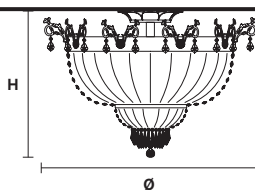

CE

TECHNICAL INFORMATIONS

Ø 70 cm / 27.56"
H 55 cm / 21.65"
W 18 kg / 39.68 lb

LIGHTING SYSTEM

10×E26×60 W max
(not included).

VE 849 PL12

Ceiling

CE

TECHNICAL INFORMATIONS

Ø 95 cm / 37.40"
H 70 cm / 27.56"
W 28 kg / 61.72 lb

LIGHTING SYSTEM

12×E26×60 W max
(not included).