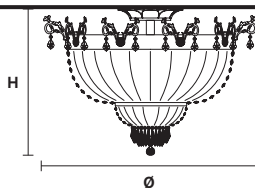

Telaio in metallo dorato e pendagli in cristallo o cristallo Swarovski.

Gold plated metal frame and crystal pendants or Swarovski crystal.

G03
Shiny gold

VE 849 PL10

Ceiling

CE

TECHNICAL INFORMATION

Ø 70 cm / 27.56"
H 55 cm / 21.65"
W 18 kg / 39.68 lb

LIGHTING SYSTEM

10×E27×60 W max
(not included).

VE 849 PL12

Ceiling

CE

TECHNICAL INFORMATION

Ø 95 cm / 37.40"
H 70 cm / 27.56"
W 28 kg / 61.72 lb

LIGHTING SYSTEM

CE

TECHNICAL INFORMATIONS

Ø 70 cm / 27.56"
H 55 cm / 21.65"
W 18 kg / 39.68 lb

LIGHTING SYSTEM

10×E26×60 W max
(not included).

VE 849 PL12

Ceiling

CE

TECHNICAL INFORMATIONS

Ø 95 cm / 37.40"
H 70 cm / 27.56"
W 28 kg / 61.72 lb

LIGHTING SYSTEM

12×E26×60 W max
(not included).