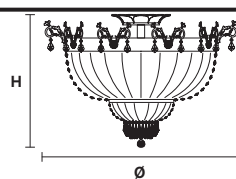

LIGHTING SYSTEM

10×E27×60 W max
(not included).

VE 849 PL12

Ceiling

CE

TECHNICAL INFORMATION

Ø 95 cm / 37.40"
H 70 cm / 27.56"
W 28 kg / 61.72 lb

LIGHTING SYSTEM

12×E27×60 W max
(not included).

Telaio in metallo dorato e pendagli in cristallo o cristallo Swarovski.

Gold plated metal frame and crystal pendants or Swarovski crystal.

G03
Shiny gold

VE 849 PL10

Ceiling

CE

TECHNICAL INFORMATIONS

Ø 70 cm / 27.56"
H 55 cm / 21.65"
W 18 kg / 39.68 lb

LIGHTING SYSTEM

10×E26×60 W max
(not included).

VE 849 PL12

Ceiling

CE

TECHNICAL INFORMATIONS

Ø 95 cm / 37.40"
H 70 cm / 27.56"
W 28 kg / 61.72 lb

LIGHTING SYSTEM

12×E26×60 W max
(not included).