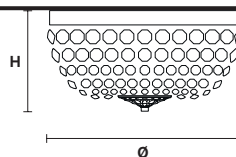

VE 846 PL8

Ceiling

CE

TECHNICAL INFORMATIONS

Ø 80 cm / 31.50"
H 40 cm / 15.75"
W 10 kg / 22.04 lb

LIGHTING SYSTEM

8×E12×40 W max
(not included).