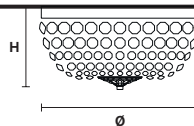

Telaio in metallo dorato e pendagli in cristallo o cristallo Swarovski.

Gold plated metal frame and crystal pendants or Swarovski crystal.

G03
Shiny gold

VE 846 PL5

Ceiling

CE

TECHNICAL INFORMATIONS

Ø 40 cm / 15.75"
H 20 cm / 7.87"
W 5 kg / 11.02 lb