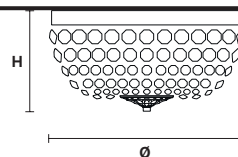

Telaio in metallo dorato e pendagli in cristallo o cristallo Swarovski.

Gold plated metal frame and crystal pendants or Swarovski crystal.

G03
Shiny gold

VE 846 PL5

Ceiling

CE

TECHNICAL INFORMATIONS

Ø 40 cm / 15.75"
H 20 cm / 7.87"
W 5 kg / 11.02 lb

LIGHTING SYSTEM

5×E14×40 W max
(not included).

VE 846 PL6

Ceiling

CE

TECHNICAL INFORMATIONS

Ø 70 cm / 27.56"
H 35 cm / 13.78"
W 8 kg / 17.63 lb

LIGHTING SYSTEM

6×E14×40 W max
(not included).

VE 846 PL8

Ceiling

CE

TECHNICAL INFORMATIONS

Ø 80 cm / 31.50"
H 40 cm / 15.75"
W 10 kg / 22.04 lb

LIGHTING SYSTEM

8×E14×40 W max
(not included).