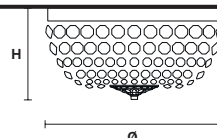

Telaio in metallo dorato e pendagli in cristallo o cristallo Swarovski.

Gold plated metal frame and crystal pendants or Swarovski crystal.

G03
Shiny gold

VE 846 PL5

Ceiling

CE

TECHNICAL INFORMATIONS

Ø 40 cm / 15.75"
H 20 cm / 7.87"
W 5 kg / 11.02 lb

LIGHTING SYSTEM

5×E14×40 W max
(not included).

VE 846 PL6

Ceiling

CE

TECHNICAL INFORMATIONS

Ø 70 cm / 27.56"
H 35 cm / 13.78"
W 8 kg / 17.63 lb

LIGHTING SYSTEM