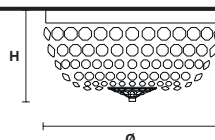

VE 846 PL6

Ceiling

CE

TECHNICAL INFORMATIONS

Ø 70 cm / 27.56"
H 35 cm / 13.78"
W 8 kg / 17.63 lb

LIGHTING SYSTEM

6×E12×40 W max
(not included).