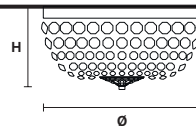

Telaio in metallo dorato e pendagli in cristallo o cristallo Swarovski.

Gold plated metal frame and crystal pendants or Swarovski crystal.

G03
Shiny gold

VE 846 PL5

Ceiling

CE

TECHNICAL INFORMATIONS

Ø 40 cm / 15.75"
H 20 cm / 7.87"
W 5 kg / 11.02 lb

LIGHTING SYSTEM

5×E14×40 W max
(not included).

VE 846 PL6

Ceiling

CE

TECHNICAL INFORMATIONS

Ø 70 cm / 27.56"
H 35 cm / 13.78"
W 8 kg / 17.63 lb

LIGHTING SYSTEM