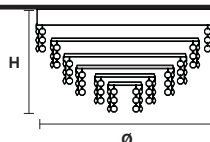

VE 836 PL3

Ceiling

CE

TECHNICAL INFORMATIONS

Ø 30 cm / 11.81"
 H 25 cm / 9.84"
 W 3.5 kg / 7.71 lb

LIGHTING SYSTEM

3×E14×40 W max
 (not included).

VE 836 PL6

Ceiling

CE

TECHNICAL INFORMATIONS

Ø 40 cm / 15.75"
 H 35 cm / 13.78"
 W 4 kg / 8.81 lb

LIGHTING SYSTEM

6×E14×40 W max
 (not included).

Telaio in metallo e pendagli in cristallo o cristallo Swarovski.

Metal frame and crystal pendants or Swarovski crystal.

G04
 Shiny chrome

G03
 Shiny gold

VE 836 PL3

Ceiling

CE

TECHNICAL INFORMATIONS

Ø 30 cm / 11.81"
H 25 cm / 9.84"
W 3.5 kg / 7.71 lb

LIGHTING SYSTEM

3×E12×40 W max
 (not included).

VE 836 PL6

Ceiling

CE

TECHNICAL INFORMATIONS

Ø 40 cm / 15.75"
H 35 cm / 13.78"
W 4 kg / 8.81 lb

LIGHTING SYSTEM

6×E12×40 W max
 (not included).