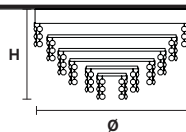

VE 836 PL3

Ceiling

CE

TECHNICAL INFORMATIONS

Ø 30 cm / 11.81"
 H 25 cm / 9.84"
 W 3.5 kg / 7.71 lb

LIGHTING SYSTEM

3×E14×40 W max
 (not included).

VE 836 PL6

Ceiling

CE

TECHNICAL INFORMATIONS

Ø 40 cm / 15.75"
 H 35 cm / 13.78"
 W 4 kg / 8.81 lb

LIGHTING SYSTEM

6×E14×40 W max
 (not included).

Telaio in metallo e pendagli in cristallo o cristallo Swarovski.

Metal frame and crystal pendants or Swarovski crystal.

G04
 Shiny chrome

G03
 Shiny gold

VE 836 PL3

Ceiling

CE

TECHNICAL INFORMATIONS

Ø 30 cm / 11.81"
H 25 cm / 9.84"
W 3.5 kg / 7.71 lb

LIGHTING SYSTEM