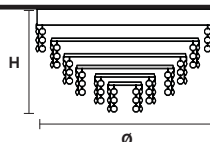

Ceiling

CE

TECHNICAL INFORMATIONS

Ø 40 cm / 15.75"
 H 35 cm / 13.78"
 W 4 kg / 8.81 lb

LIGHTING SYSTEM

6×E14×40 W max
 (not included).

Telaio in metallo e pendagli in cristallo o cristallo Swarovski.

Metal frame and crystal pendants or Swarovski crystal.

G04
 Shiny chrome

G03
 Shiny gold

VE 836 PL3

Ceiling

CE

TECHNICAL INFORMATIONS

Ø 30 cm / 11.81"
H 25 cm / 9.84"
W 3.5 kg / 7.71 lb

LIGHTING SYSTEM

3×E12×40 W max
 (not included).

VE 836 PL6

Ceiling

CE

TECHNICAL INFORMATIONS

Ø 40 cm / 15.75"
H 35 cm / 13.78"
W 4 kg / 8.81 lb

LIGHTING SYSTEM

6×E12×40 W max
 (not included).