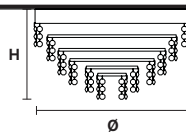

Ceiling

CE

TECHNICAL INFORMATIONS

Ø 40 cm / 15.75"
 H 35 cm / 13.78"
 W 4 kg / 8.81 lb

LIGHTING SYSTEM

6×E14×40 W max
 (not included).

Telaio in metallo e pendagli in cristallo o cristallo Swarovski.

Metal frame and crystal pendants or Swarovski crystal.

G04
 Shiny chrome

G03
 Shiny gold

VE 836 PL3

Ceiling

CE

TECHNICAL INFORMATIONS

Ø 30 cm / 11.81"
H 25 cm / 9.84"
W 3.5 kg / 7.71 lb

LIGHTING SYSTEM

3×E12×40 W max
 (not included).

VE 836 PL6

Ceiling

CE

TECHNICAL INFORMATIONS

Ø 40 cm / 15.75"
H 35 cm / 13.78"
W 4 kg / 8.81 lb

LIGHTING SYSTEM

6×E12×40 W max
 (not included).