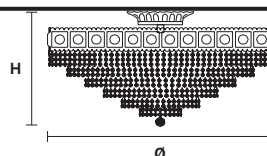

TECHNICAL INFORMATIONS

Ø 100 cm / 39.37"  
 H 50 cm / 19.69"  
 W 28 kg / 61.72 lb

LIGHTING SYSTEM

12×E14×40 W max  
 (not included).

Telaio in ottone dorato e pendagli in cristallo o cristallo Swarovski.

**G03**  
Shiny gold

**VE 830 PL8**

**Ceiling**

**TECHNICAL INFORMATIONS**

**Ø** 70 cm / 27.56"  
**H** 40 cm / 15.75"  
**W** 18 kg / 39.68 lb

**LIGHTING SYSTEM**

8×E12×40 W max  
(not included).

**VE 830 PL12**

**Ceiling**

**TECHNICAL INFORMATIONS**

**Ø** 100 cm / 39.37"  
**H** 50 cm / 19.69"  
**W** 28 kg / 61.72 lb

**LIGHTING SYSTEM**

12×E12×40 W max  
(not included).