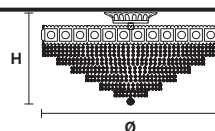

TECHNICAL INFORMATIONS

Ø 100 cm / 39.37"  
 H 50 cm / 19.69"  
 W 28 kg / 61.72 lb

LIGHTING SYSTEM

12×E14×40 W max  
 (not included).

Telaio in ottone dorato e pendagli in cristallo o cristallo Swarovski.

Solid brass gold plated frame, crystal pendants or Swarovski crystal.

G03  
 Shiny gold

**Telaio in ottone dorato e pendagli in cristallo o cristallo Swarovski.**

Solid brass gold plated frame, crystal pendants or Swarovski crystal.

**G03**  
Shiny gold

**VE 830 PL8**

**Ceiling**

**TECHNICAL INFORMATIONS**

**Ø** 70 cm / 27.56"  
**H** 40 cm / 15.75"  
**W** 18 kg / 39.68 lb

**LIGHTING SYSTEM**

8×E12×40 W max  
(not included).

**VE 830 PL12**