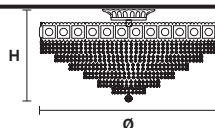

VE 830 PL8

Ceiling

TECHNICAL INFORMATIONS

Ø 70 cm / 27.56"  
 H 40 cm / 15.75"  
 W 18 kg / 39.68 lb

LIGHTING SYSTEM

8×E14×40 W max  
 (not included).

VE 830 PL12

Ceiling

TECHNICAL INFORMATIONS

Ø 100 cm / 39.37"  
 H 50 cm / 19.69"  
 W 28 kg / 61.72 lb

LIGHTING SYSTEM

12×E14×40 W max  
 (not included).

Telaio in ottone dorato e pendagli in cristallo o cristallo Swarovski.