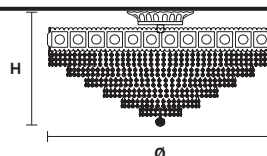

VE 830 PL8

Ceiling

TECHNICAL INFORMATIONS

Ø 70 cm / 27.56"  
 H 40 cm / 15.75"  
 W 18 kg / 39.68 lb

LIGHTING SYSTEM

8×E14×40 W max  
 (not included).

VE 830 PL12

Ceiling

TECHNICAL INFORMATIONS

Ø 100 cm / 39.37"  
 H 50 cm / 19.69"  
 W 28 kg / 61.72 lb

LIGHTING SYSTEM

12×E14×40 W max  
 (not included).

Telaio in ottone dorato e pendagli in cristallo o cristallo Swarovski.

**Ceiling**

**TECHNICAL INFORMATIONS**

**Ø** 100 cm / 39.37"  
**H** 50 cm / 19.69"  
**W** 28 kg / 61.72 lb

**LIGHTING SYSTEM**

12×E12×40 W max  
(not included).