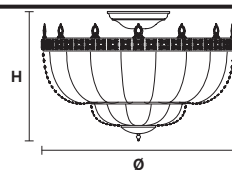

VE 829 PL12

Ceiling

TECHNICAL INFORMATIONS

Ø 115 cm / 45.28"
H 70 cm / 27.56"
W 32 kg / 70.54 lb

LIGHTING SYSTEM

12×E27×60 W max
(not included).

Telaio in metallo e pendagli in cristallo o cristallo Swarovski.

Metal frame and crystal pendants or Swarovski crystal.

G03
Shiny gold

VE 829 PL6

Ceiling

CE

TECHNICAL INFORMATION

Ø 60 cm / 23.62"
H 40 cm / 15.75"
W 18 kg / 39.68 lb

LIGHTING SYSTEM

6×E26×60 W max
(not included).

VE 829 PL8

Ceiling

CE

TECHNICAL INFORMATION

Ø 80 cm / 31.50"
H 50 cm / 19.69"
W 24 kg / 52.91 lb

LIGHTING SYSTEM

8×E26×60 W max
(not included).