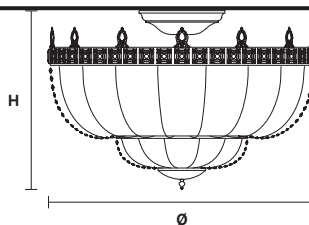

VE 829 PL12

Ceiling

TECHNICAL INFORMATIONS

Ø 115 cm / 45.28"
H 70 cm / 27.56"
W 32 kg / 70.54 lb

LIGHTING SYSTEM

12×E27×60 W max
(not included).

Telaio in metallo e pendagli in cristallo o cristallo Swarovski.

Metal frame and crystal pendants or Swarovski crystal.

G03
Shiny gold

VE 829 PL6

Ceiling

CE

TECHNICAL INFORMATION

Ø 60 cm / 23.62"
H 40 cm / 15.75"
W 18 kg / 39.68 lb

LIGHTING SYSTEM

6×E26×60 W max
(not included).

VE 829 PL8

Ceiling

CE

TECHNICAL INFORMATION

Ø 80 cm / 31.50"
H 50 cm / 19.69"
W 24 kg / 52.91 lb

LIGHTING SYSTEM

8×E26×60 W max
(not included).

VE 829 PL12

Ceiling

CE

TECHNICAL INFORMATION

Ø 115 cm / 45.28"
H 70 cm / 27.56"
W 32 kg / 70.54 lb

LIGHTING SYSTEM

12×E26×60 W max
(not included).