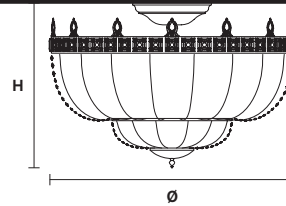

Telaio in metallo e pendagli in cristallo o cristallo Swarovski.

Metal frame and crystal pendants or Swarovski crystal.

G03
Shiny gold

VE 829 PL6

Ceiling

TECHNICAL INFORMATIONS

Ø 60 cm / 23.62"
H 40 cm / 15.75"
W 18 kg / 39.68 lb

LIGHTING SYSTEM

6×E27×60 W max
(not included).

VE 829 PL8

Ceiling

TECHNICAL INFORMATIONS

Ø 80 cm / 31.50"
H 50 cm / 19.69"
W 24 kg / 52.91 lb

LIGHTING SYSTEM

8×E27×60 W max
(not included).

VE 829 PL12

Ceiling

TECHNICAL INFORMATIONS

Ø 115 cm / 45.28"
H 70 cm / 27.56"
W 32 kg / 70.54 lb

LIGHTING SYSTEM

12×E27×60 W max
(not included).

Telaio in metallo e pendagli in cristallo o cristallo Swarovski.

Metal frame and crystal pendants or Swarovski crystal.

G03
Shiny gold

VE 829 PL6

Ceiling

CE

TECHNICAL INFORMATION

Ø 60 cm / 23.62"
H 40 cm / 15.75"
W 18 kg / 39.68 lb

LIGHTING SYSTEM