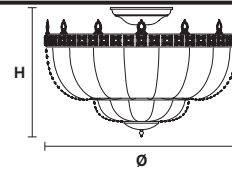

Telaio in metallo e pendagli in cristallo o cristallo Swarovski.

Metal frame and crystal pendants or Swarovski crystal.

G03
Shiny gold

VE 829 PL6

Ceiling

TECHNICAL INFORMATIONS

Ø 60 cm / 23.62"
H 40 cm / 15.75"
W 18 kg / 39.68 lb

LIGHTING SYSTEM

6×E27×60 W max
(not included).

VE 829 PL8

Ceiling

TECHNICAL INFORMATIONS

Ø 80 cm / 31.50"
H 50 cm / 19.69"
W 24 kg / 52.91 lb

LIGHTING SYSTEM

8×E27×60 W max
(not included).

VE 829 PL12

Ceiling

TECHNICAL INFORMATIONS

Ø 115 cm / 45.28"
H 70 cm / 27.56"
W 32 kg / 70.54 lb

LIGHTING SYSTEM

12×E27×60 W max
(not included).

Telaio in metallo e pendagli in cristallo o cristallo Swarovski.

Metal frame and crystal pendants or Swarovski crystal.

G03
Shiny gold

VE 829 PL6

Ceiling

CE

TECHNICAL INFORMATION

Ø 60 cm / 23.62"
H 40 cm / 15.75"
W 18 kg / 39.68 lb

LIGHTING SYSTEM