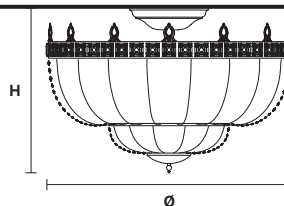

VE 829 PL12

Ceiling

TECHNICAL INFORMATIONS

Ø 115 cm / 45.28"
H 70 cm / 27.56"
W 32 kg / 70.54 lb

LIGHTING SYSTEM

12×E27×60 W max
(not included).

Telaio in metallo e pendagli in cristallo o cristallo Swarovski.

Metal frame and crystal pendants or Swarovski crystal.

G03
Shiny gold

VE 829 PL6

Ceiling

CE

TECHNICAL INFORMATION

Ø 60 cm / 23.62"
H 40 cm / 15.75"
W 18 kg / 39.68 lb

LIGHTING SYSTEM

6×E26×60 W max
(not included).

VE 829 PL8

Ceiling

CE

TECHNICAL INFORMATION

Ø 80 cm / 31.50"
H 50 cm / 19.69"
W 24 kg / 52.91 lb

LIGHTING SYSTEM

8×E26×60 W max
(not included).

VE 829 PL12

Ceiling

CE

TECHNICAL INFORMATION

Ø 115 cm / 45.28"
H 70 cm / 27.56"
W 32 kg / 70.54 lb

LIGHTING SYSTEM

12×E26×60 W max
(not included).