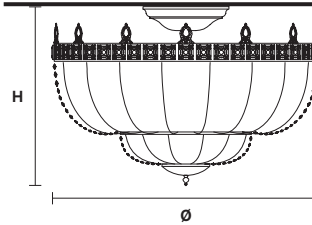

Telaio in metallo e pendagli in cristallo o cristallo Swarovski.

Metal frame and crystal pendants or Swarovski crystal.

G03
Shiny gold

VE 829 PL6

Ceiling

TECHNICAL INFORMATIONS

Ø 60 cm / 23.62"
H 40 cm / 15.75"
W 18 kg / 39.68 lb

LIGHTING SYSTEM

6×E27×60 W max
(not included).

VE 829 PL8

Ceiling

TECHNICAL INFORMATIONS

Ø 80 cm / 31.50"
H 50 cm / 19.69"
W 24 kg / 52.91 lb

LIGHTING SYSTEM

8×E27×60 W max
(not included).

VE 829 PL12

Ceiling

TECHNICAL INFORMATIONS

Ø 115 cm / 45.28"
H 70 cm / 27.56"
W 32 kg / 70.54 lb

LIGHTING SYSTEM

12×E27×60 W max
(not included).

Telaio in metallo e pendagli in cristallo o cristallo Swarovski.

Metal frame and crystal pendants or Swarovski crystal.

G03
Shiny gold

VE 829 PL6

Ceiling

CE

TECHNICAL INFORMATION

Ø 60 cm / 23.62"
H 40 cm / 15.75"
W 18 kg / 39.68 lb

LIGHTING SYSTEM