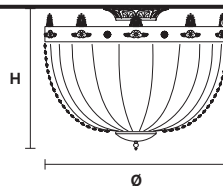

TECHNICAL INFORMATION

Ø 90 cm / 35.43"
 H 70 cm / 27.56"
 W 23 kg / 50.70 lb

LIGHTING SYSTEM

10×E27×60 W max
 (not included).

Telaio in metallo e pendagli in cristallo o cristallo Swarovski.

Metal frame and crystal pendants or Swarovski crystal.

G03
 Shiny gold

G21
 Antiqued chrome

VE 827 PL8

Ceiling

TECHNICAL INFORMATION

Ø 70 cm / 27.56"
 H 55 cm / 21.65"
 W 18 kg / 39.68 lb

LIGHTING SYSTEM

8×E26×60 W max
 (not included).

VE 827 PL10

Ceiling

TECHNICAL INFORMATION

Ø 90 cm / 35.43"
 H 70 cm / 27.56"
 W 23 kg / 50.70 lb

LIGHTING SYSTEM

10×E26×60 W max
 (not included).

Telaio in metallo e pendagli in cristallo o cristallo Swarovski.