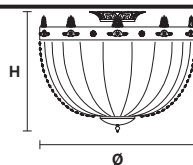

VE 827 PL8

Ceiling

TECHNICAL INFORMATION

Ø 70 cm / 27.56"
 H 55 cm / 21.65"
 W 18 kg / 39.68 lb

LIGHTING SYSTEM

8×E27×60 W max
 (not included).

VE 827 PL10

Ceiling

TECHNICAL INFORMATION

Ø 90 cm / 35.43"
 H 70 cm / 27.56"
 W 23 kg / 50.70 lb

LIGHTING SYSTEM

10×E27×60 W max
 (not included).

Telaio in metallo e pendagli in cristallo o cristallo Swarovski.

Metal frame and crystal pendants or Swarovski crystal.

G03
 Shiny gold

G21
 Antiqued chrome

VE 827 PL8

Ceiling

TECHNICAL INFORMATION

Ø 70 cm / 27.56"
 H 55 cm / 21.65"
 W 18 kg / 39.68 lb

LIGHTING SYSTEM

8×E26×60 W max
 (not included).

VE 827 PL10

Ceiling

TECHNICAL INFORMATION

Ø 90 cm / 35.43"
 H 70 cm / 27.56"
 W 23 kg / 50.70 lb

LIGHTING SYSTEM

10×E26×60 W max
 (not included).

Telaio in metallo e pendagli in cristallo o cristallo Swarovski.