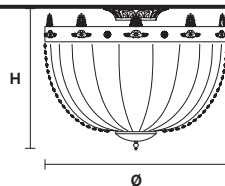

VE 827 PL8

Ceiling

TECHNICAL INFORMATION

Ø 70 cm / 27.56"
 H 55 cm / 21.65"
 W 18 kg / 39.68 lb

LIGHTING SYSTEM

8×E27×60 W max
 (not included).

VE 827 PL10

Ceiling

TECHNICAL INFORMATION

Ø 90 cm / 35.43"
 H 70 cm / 27.56"
 W 23 kg / 50.70 lb

LIGHTING SYSTEM

10×E27×60 W max
 (not included).

Telaio in metallo e pendagli in cristallo o cristallo Swarovski.

Metal frame and crystal pendants or Swarovski crystal.

G03
 Shiny gold

G21
 Antiqued chrome

VE 827 PL8

Ceiling

TECHNICAL INFORMATION

Ø 70 cm / 27.56"
 H 55 cm / 21.65"
 W 18 kg / 39.68 lb

LIGHTING SYSTEM

8×E26×60 W max
 (not included).

VE 827 PL10

Ceiling

TECHNICAL INFORMATION

Ø 90 cm / 35.43"
 H 70 cm / 27.56"
 W 23 kg / 50.70 lb

LIGHTING SYSTEM

10×E26×60 W max
 (not included).

Telaio in metallo e pendagli in cristallo o cristallo Swarovski.