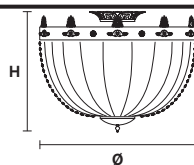

VE 827 PL8

Ceiling

TECHNICAL INFORMATION

Ø 70 cm / 27.56"
 H 55 cm / 21.65"
 W 18 kg / 39.68 lb

LIGHTING SYSTEM

8×E27×60 W max
 (not included).

VE 827 PL10

Ceiling

TECHNICAL INFORMATION

Ø 90 cm / 35.43"
 H 70 cm / 27.56"
 W 23 kg / 50.70 lb

LIGHTING SYSTEM

10×E27×60 W max
 (not included).

Telaio in metallo e pendagli in cristallo o cristallo Swarovski.

Metal frame and crystal pendants or Swarovski crystal.

G03
 Shiny gold

G21
 Antiqued chrome

VE 827 PL8

Ceiling

TECHNICAL INFORMATION

Ø 70 cm / 27.56"
 H 55 cm / 21.65"
 W 18 kg / 39.68 lb

LIGHTING SYSTEM

8×E26×60 W max
 (not included).

VE 827 PL10

Ceiling

TECHNICAL INFORMATION

Ø 90 cm / 35.43"
 H 70 cm / 27.56"
 W 23 kg / 50.70 lb

LIGHTING SYSTEM

10×E26×60 W max
 (not included).

Telaio in metallo e pendagli in cristallo o cristallo Swarovski.