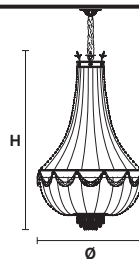

VE 818/18

Suspension

TECHNICAL INFORMATION

Ø 100 cm / 39.37"
H 165 cm / 64.96"
W 55 kg / 121.25 lb

LIGHTING SYSTEM

18×E27×40 W max
(not included).

Telaio in metallo dorato e pendagli in cristallo o cristallo Swarovski.

Gold plated metal frame and crystal pendants or Swarovski crystal.

G03
Shiny gold

VE 818/12

Suspension

CE

TECHNICAL INFORMATIONS

Ø 60 cm / 23.62"
H 100 cm / 39.37"
W 20 kg / 44.09 lb

LIGHTING SYSTEM

12×E26×60 W max
(not included).

VE 818/16

Suspension

CE

TECHNICAL INFORMATIONS

Ø 78 cm / 30.71"
H 140 cm / 55.12"
W 30 kg / 66.13 lb

LIGHTING SYSTEM

16×E26×60 W max
(not included).

VE 818/18

Suspension

CE

TECHNICAL INFORMATIONS

Ø 100 cm / 39.37"
H 165 cm / 64.96"
W 55 kg / 121.25 lb

LIGHTING SYSTEM

18×E26×40 W max
(not included).