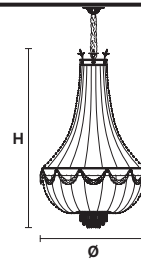

Telaio in metallo dorato e pendagli in cristallo o cristallo Swarovski.

Gold plated metal frame and crystal pendants or Swarovski crystal.

G03
Shiny gold

VE 818/12

Suspension

TECHNICAL INFORMATION

Ø 60 cm / 23.62"
H 100 cm / 39.37"
W 20 kg / 44.09 lb

LIGHTING SYSTEM

12×E27×60 W max
(not included).

VE 818/16

Suspension

TECHNICAL INFORMATION

Ø 78 cm / 30.71"
H 140 cm / 55.12"
W 30 kg / 66.13 lb

LIGHTING SYSTEM

16×E27×60 W max
(not included).

VE 818/18

Suspension

TECHNICAL INFORMATION

Ø 100 cm / 39.37"
H 165 cm / 64.96"
W 55 kg / 121.25 lb

LIGHTING SYSTEM

18×E27×40 W max
(not included).

Telaio in metallo dorato e pendagli in cristallo o cristallo Swarovski.

VE 818/18

Suspension

CE

TECHNICAL INFORMATIONS

Ø 100 cm / 39.37"
H 165 cm / 64.96"
W 55 kg / 121.25 lb

LIGHTING SYSTEM

18×E26×40 W max
(not included).