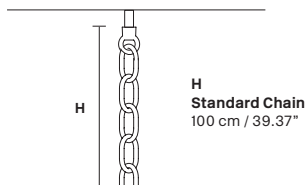

LIGHTING SYSTEM

12×E27×60 W max
(not included).

VE 818/16

Suspension

TECHNICAL INFORMATION

Ø 78 cm / 30.71"
H 140 cm / 55.12"
W 30 kg / 66.13 lb

LIGHTING SYSTEM

16×E27×60 W max
(not included).

VE 818/18

Suspension

TECHNICAL INFORMATION

Ø 100 cm / 39.37"
H 165 cm / 64.96"
W 55 kg / 121.25 lb

LIGHTING SYSTEM

18×E27×40 W max
(not included).

Telaio in metallo dorato e pendagli in cristallo o cristallo Swarovski.

Gold plated metal frame and crystal pendants or Swarovski crystal.

G03
Shiny gold

VE 818/12

Suspension

CE

TECHNICAL INFORMATIONS

Ø 60 cm / 23.62"
H 100 cm / 39.37"
W 20 kg / 44.09 lb

LIGHTING SYSTEM

VE 818/18

Suspension

CE

TECHNICAL INFORMATIONS

Ø 100 cm / 39.37"
H 165 cm / 64.96"
W 55 kg / 121.25 lb

LIGHTING SYSTEM

18×E26×40 W max
(not included).