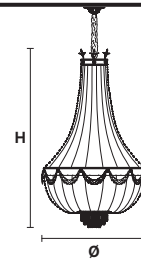

Telaio in metallo dorato e pendagli in cristallo o cristallo Swarovski.

Gold plated metal frame and crystal pendants or Swarovski crystal.

G03
Shiny gold

VE 818/12

Suspension

TECHNICAL INFORMATION

Ø 60 cm / 23.62"
H 100 cm / 39.37"
W 20 kg / 44.09 lb

LIGHTING SYSTEM

12×E27×60 W max
(not included).

VE 818/16

Suspension

TECHNICAL INFORMATION

Ø 78 cm / 30.71"
H 140 cm / 55.12"
W 30 kg / 66.13 lb

LIGHTING SYSTEM

16×E27×60 W max
(not included).

VE 818/18

Suspension

TECHNICAL INFORMATION

Ø 100 cm / 39.37"
H 165 cm / 64.96"
W 55 kg / 121.25 lb

LIGHTING SYSTEM

18×E27×40 W max
(not included).

Telaio in metallo dorato e pendagli in cristallo o cristallo Swarovski.

VE 818/18

Suspension

CE

TECHNICAL INFORMATIONS

Ø 100 cm / 39.37"
H 165 cm / 64.96"
W 55 kg / 121.25 lb

LIGHTING SYSTEM

18×E26×40 W max
(not included).