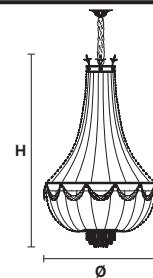

Telaio in metallo dorato e pendagli in cristallo o cristallo Swarovski.

Gold plated metal frame and crystal pendants or Swarovski crystal.

G03
Shiny gold

VE 818/12

Suspension

TECHNICAL INFORMATION

Ø 60 cm / 23.62"
H 100 cm / 39.37"
W 20 kg / 44.09 lb

LIGHTING SYSTEM

12×E27×60 W max
(not included).

VE 818/16

Suspension

TECHNICAL INFORMATION

Ø 78 cm / 30.71"
H 140 cm / 55.12"
W 30 kg / 66.13 lb

LIGHTING SYSTEM

16×E27×60 W max
(not included).

VE 818/18

Suspension

TECHNICAL INFORMATION

Ø 100 cm / 39.37"
H 165 cm / 64.96"
W 55 kg / 121.25 lb

LIGHTING SYSTEM

18×E27×40 W max
(not included).

Telaio in metallo dorato e pendagli in cristallo o cristallo Swarovski.

VE 818/18

Suspension

CE

TECHNICAL INFORMATIONS

Ø 100 cm / 39.37"
H 165 cm / 64.96"
W 55 kg / 121.25 lb

LIGHTING SYSTEM

18×E26×40 W max
(not included).