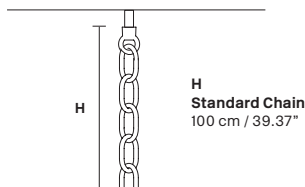

Telaio in metallo dorato e pendagli in cristallo o cristallo Swarovski.

Gold plated metal frame and crystal pendants or Swarovski crystal.

G03
Shiny gold

VE 818/12

Suspension

TECHNICAL INFORMATION

Ø 60 cm / 23.62"
H 100 cm / 39.37"
W 20 kg / 44.09 lb

LIGHTING SYSTEM

12×E27×60 W max
(not included).

VE 818/16

Suspension

TECHNICAL INFORMATION

Ø 78 cm / 30.71"
H 140 cm / 55.12"
W 30 kg / 66.13 lb

LIGHTING SYSTEM

16×E27×60 W max
(not included).

VE 818/18

Suspension

TECHNICAL INFORMATION

Ø 100 cm / 39.37"
H 165 cm / 64.96"
W 55 kg / 121.25 lb

LIGHTING SYSTEM

18×E27×40 W max
(not included).

Telaio in metallo dorato e pendagli in cristallo o cristallo Swarovski.

VE 818/18

Suspension

CE

TECHNICAL INFORMATIONS

Ø 100 cm / 39.37"
H 165 cm / 64.96"
W 55 kg / 121.25 lb

LIGHTING SYSTEM

18×E26×40 W max
(not included).