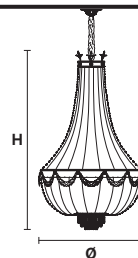

VE 818/18

Suspension

TECHNICAL INFORMATION

Ø 100 cm / 39.37"
H 165 cm / 64.96"
W 55 kg / 121.25 lb

LIGHTING SYSTEM

18×E27×40 W max
(not included).

Telaio in metallo dorato e pendagli in cristallo o cristallo Swarovski.

Gold plated metal frame and crystal pendants or Swarovski crystal.

G03
Shiny gold

VE 818/12

Suspension

CE

TECHNICAL INFORMATIONS

Ø 60 cm / 23.62"
H 100 cm / 39.37"
W 20 kg / 44.09 lb

LIGHTING SYSTEM

12×E26×60 W max
(not included).

VE 818/16

Suspension

CE

TECHNICAL INFORMATIONS

Ø 78 cm / 30.71"
H 140 cm / 55.12"
W 30 kg / 66.13 lb

LIGHTING SYSTEM

16×E26×60 W max
(not included).

VE 818/18

Suspension

CE

TECHNICAL INFORMATIONS

Ø 100 cm / 39.37"
H 165 cm / 64.96"
W 55 kg / 121.25 lb

LIGHTING SYSTEM

18×E26×40 W max
(not included).