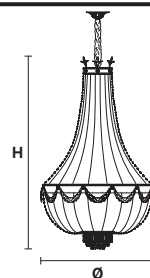

VE 818/18

Suspension

TECHNICAL INFORMATION

Ø 100 cm / 39.37"
H 165 cm / 64.96"
W 55 kg / 121.25 lb

LIGHTING SYSTEM

18×E27×40 W max
(not included).

Telaio in metallo dorato e pendagli in cristallo o cristallo Swarovski.

Gold plated metal frame and crystal pendants or Swarovski crystal.

G03
Shiny gold

VE 818/12

Suspension

CE

TECHNICAL INFORMATIONS

Ø 60 cm / 23.62"
H 100 cm / 39.37"
W 20 kg / 44.09 lb

LIGHTING SYSTEM

12×E26×60 W max
(not included).

VE 818/16

Suspension

CE

TECHNICAL INFORMATIONS

Ø 78 cm / 30.71"
H 140 cm / 55.12"
W 30 kg / 66.13 lb

LIGHTING SYSTEM

16×E26×60 W max
(not included).

VE 818/18

Suspension

CE

TECHNICAL INFORMATIONS

Ø 100 cm / 39.37"
H 165 cm / 64.96"
W 55 kg / 121.25 lb

LIGHTING SYSTEM

18×E26×40 W max
(not included).