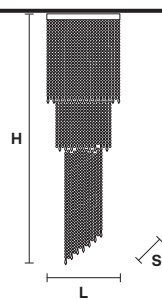

VE 814/16 75

Ceiling

CE

TECHNICAL INFORMATION

L 75 cm / 29.53"
SP 75 cm / 29.53"
H 200 cm / 78.74"
W 50 kg / 110.23 lb

LIGHTING SYSTEM

16×E26×60 W max
(not included).