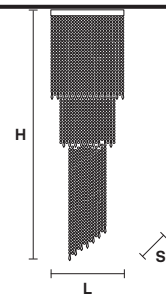

VE 814/16 75

Ceiling

TECHNICAL INFORMATION

L 75 cm / 29.53"
SP 75 cm / 29.53"
H 200 cm / 78.74"
W 50 kg / 110.23 lb

LIGHTING SYSTEM

16×E27×60 W max
(not included).