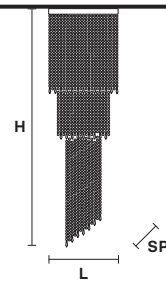

VE 814/12 50

Ceiling

TECHNICAL INFORMATION

L 50 cm / 19.69"
SP 50 cm / 19.69"
H 170 cm / 66.93"
W 28 kg / 61.72 lb

LIGHTING SYSTEM

12×E27×60 W max
(not included).