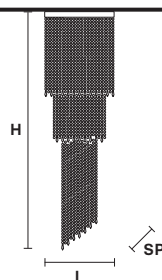

VE 814/12 50

Ceiling

CE

TECHNICAL INFORMATION

L 50 cm / 19.69"
SP 50 cm / 19.69"
H 170 cm / 66.93"
W 28 kg / 61.72 lb

LIGHTING SYSTEM

12×E26×60 W max
(not included).