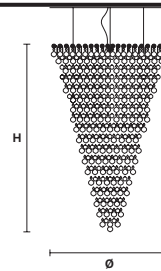

Telaio in metallo cromato e pendagli in cristallo o cristallo Swarovski.

Chrome plated metal frame and crystal pendants or Swarovski crystal.

G04
Shiny chrome

VE 810/S15+1

Suspension

TECHNICAL INFORMATIONS

Ø 60 cm / 23.62"
H 100 cm / 39.37"
W 45.5 kg / 100.3 lb

LIGHTING SYSTEM

15×E14×40 W max
1×E27×60 W max
(not included).

VE 810/S24+1

Suspension

TECHNICAL INFORMATIONS

Ø 100 cm / 39.40"
H 220 cm / 86.60"
W 110 kg / 242.0 lb

LIGHTING SYSTEM

24×E14×40 W max
1×E27×60 W max
(not included).

VE 810/S28+1

Suspension

TECHNICAL INFORMATIONS

Ø 120 cm / 47.24"
H 250 cm / 98.43"
W 230 kg / 507 lb

LIGHTING SYSTEM

28×E14×40 W max
1×E27×60 W max
(not included).

LIGHTING SYSTEM

24×E12×40 W max
1×E26×60 W max
(not included).

VE 810/S28+1

Suspension

TECHNICAL INFORMATIONS

Ø 120 cm / 47.24"
H 250 cm / 98.43"
W 230 kg / 507 lb

LIGHTING SYSTEM

28×E12×40 W max
1×E26×60 W max
(not included).