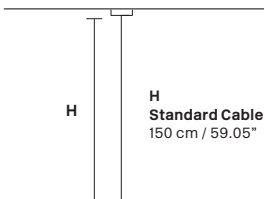

Telaio in metallo cromato e pendagli in cristallo o cristallo Swarovski.

Chrome plated metal frame and crystal pendants or Swarovski crystal.

G04
Shiny chrome

VE 810/S15+1

Suspension

TECHNICAL INFORMATIONS

Ø 60 cm / 23.62"
H 100 cm / 39.37"
W 45.5 kg / 100.3 lb

LIGHTING SYSTEM

15×E12×40 W max
1×E26×60 W max
(not included).

VE 810/S24+1

Suspension

TECHNICAL INFORMATIONS

Ø 100 cm / 39.40"
H 220 cm / 86.60"
W 110 kg / 242.0 lb

LIGHTING SYSTEM

24×E12×40 W max
1×E26×60 W max
(not included).

VE 810/S28+1

Suspension

TECHNICAL INFORMATIONS

Ø 120 cm / 47.24"
H 250 cm / 98.43"
W 230 kg / 507 lb

LIGHTING SYSTEM

28×E12×40 W max
1×E26×60 W max
(not included).