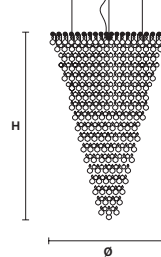

VE 810/S24+1

Suspension

TECHNICAL INFORMATIONS

Ø 100 cm / 39.40"
H 220 cm / 86.60"
W 110 kg / 242.0 lb

LIGHTING SYSTEM

24×E12×40 W max
1×E26×60 W max
(not included).