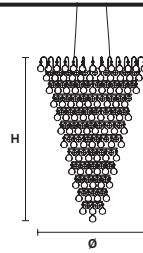

VE 810/S15+1

Suspension

TECHNICAL INFORMATIONS

Ø 60 cm / 23.62"
H 100 cm / 39.37"
W 45.5 kg / 100.3 lb

LIGHTING SYSTEM

15×E12×40 W max
1×E26×60 W max
(not included).