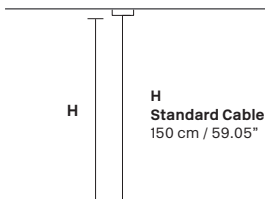

Telaio in metallo cromato e pendagli in cristallo o cristallo Swarovski.

Chrome plated metal frame and crystal pendants or Swarovski crystal.

G04
Shiny chrome

VE 810/S15+1

Suspension

TECHNICAL INFORMATIONS

Ø 60 cm / 23.62"
H 100 cm / 39.37"
W 45.5 kg / 100.3 lb

LIGHTING SYSTEM

15×E14×40 W max
1×E27×60 W max
(not included).

VE 810/S24+1

Suspension

TECHNICAL INFORMATIONS

Ø 100 cm / 39.40"
H 220 cm / 86.60"
W 110 kg / 242.0 lb

LIGHTING SYSTEM

24×E14×40 W max
1×E27×60 W max
(not included).

VE 810/S28+1

Suspension

TECHNICAL INFORMATIONS

Ø 120 cm / 47.24"
H 250 cm / 98.43"
W 230 kg / 507 lb

LIGHTING SYSTEM

28×E14×40 W max
1×E27×60 W max
(not included).