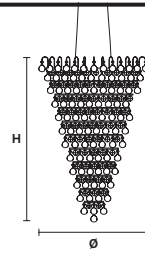

Telaio in metallo cromato e pendagli in cristallo o cristallo Swarovski.

Chrome plated metal frame and crystal pendants or Swarovski crystal.

G04
Shiny chrome

VE 810/S15+1

Suspension

TECHNICAL INFORMATIONS

Ø 60 cm / 23.62"
H 100 cm / 39.37"
W 45.5 kg / 100.3 lb

LIGHTING SYSTEM

15×E14×40 W max
1×E27×60 W max
(not included).

VE 810/S24+1

Suspension

TECHNICAL INFORMATIONS

Ø 100 cm / 39.40"
H 220 cm / 86.60"
W 110 kg / 242.0 lb

LIGHTING SYSTEM

24×E14×40 W max
1×E27×60 W max
(not included).

VE 810/S28+1

Suspension

TECHNICAL INFORMATIONS

Ø 120 cm / 47.24"
H 250 cm / 98.43"
W 230 kg / 507 lb

LIGHTING SYSTEM

28×E14×40 W max
1×E27×60 W max
(not included).

Ø 60 cm / 23.62"
H 100 cm / 39.37"
W 45.5 kg / 100.3 lb

LIGHTING SYSTEM

15×E12×40 W max
1×E26×60 W max
(not included).

VE 810/S24+1

Suspension

TECHNICAL INFORMATIONS

Ø 100 cm / 39.40"
H 220 cm / 86.60"
W 110 kg / 242.0 lb