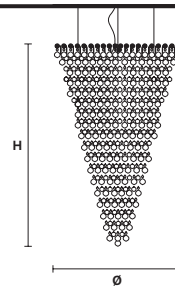

Ø 60 cm / 23.62"
H 100 cm / 39.37"
W 45.5 kg / 100.3 lb

LIGHTING SYSTEM

15×E14×40 W max
1×E27×60 W max
(not included).

VE 810/S24+1

Suspension

TECHNICAL INFORMATIONS

Ø 100 cm / 39.40"
H 220 cm / 86.60"
W 110 kg / 242.0 lb

LIGHTING SYSTEM

24×E14×40 W max
1×E27×60 W max
(not included).

VE 810/S28+1

Suspension

TECHNICAL INFORMATIONS

Ø 120 cm / 47.24"
H 250 cm / 98.43"
W 230 kg / 507 lb

LIGHTING SYSTEM

28×E14×40 W max
1×E27×60 W max
(not included).

LIGHTING SYSTEM

24×E12×40 W max
1×E26×60 W max
(not included).

VE 810/S28+1

Suspension

TECHNICAL INFORMATIONS

Ø 120 cm / 47.24"
H 250 cm / 98.43"
W 230 kg / 507 lb

LIGHTING SYSTEM

28×E12×40 W max
1×E26×60 W max
(not included).