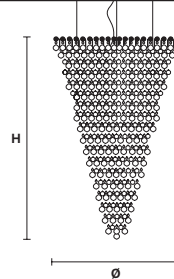

VE 810/S28+1

Suspension

TECHNICAL INFORMATIONS

Ø 120 cm / 47.24"
H 250 cm / 98.43"
W 230 kg / 507 lb

LIGHTING SYSTEM

28×E12×40 W max
1×E26×60 W max
(not included).