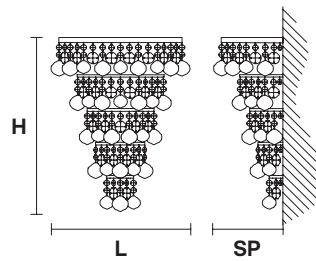

## TECHNICAL INFORMATION

<b>L</b>	35 cm / 13.78"
<b>SP</b>	16 cm / 6.30"
<b>H</b>	40 cm / 15.75"
<b>W</b>	5 kg / 11.02 lb

## LIGHTING SYSTEM

1×E14×40 W max  
(not included).

Telaio in metallo cromato e pendagli in cristallo o cristallo Swarovski.

Chrome plated metal frame and crystal pendants or Swarovski crystal.

**G04**  
Shiny chrome

VE 810/A1

Applique

TECHNICAL INFORMATION

<b>L</b>	35 cm / 13.78"
<b>SP</b>	16 cm / 6.30"
<b>H</b>	40 cm / 15.75"
<b>W</b>	5 kg / 11.02 lb

LIGHTING SYSTEM

1×E12×40 W max  
(not included).

Telaio in metallo cromato e pendagli in cristallo o cristallo Swarovski.