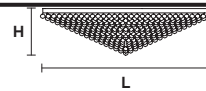

VE 809/PL8

Ceiling

CE

TECHNICAL INFORMATION

L 70 cm / 27.56"
SP 70 cm / 27.56"
H 30 cm / 11.81"
W 30 kg / 66.13 lb

LIGHTING SYSTEM

8×E27×60 W max
(not included).