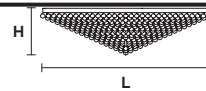

VE 809/PL4

Ceiling

CE

TECHNICAL INFORMATION

L 50 cm / 19.69"
SP 50 cm / 19.69"
H 25 cm / 9.84"
W 27 kg / 59.52 lb

LIGHTING SYSTEM

4×E27×60 W max
(not included).