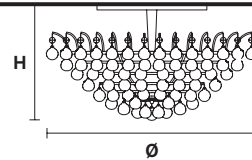

Chrome plated metal frame and crystal pendants or Swarovski crystal.

G04
Shiny chrome

VE 808/PL3 40

Ceiling

CE

TECHNICAL INFORMATION

Ø 40 cm / 15.75"
H 25 cm / 9.84"
W 15 kg / 33.06 lb

LIGHTING SYSTEM

3×E12×40 W max
(not included).

VE 808/PL3 50

Ceiling

CE

TECHNICAL INFORMATION

Ø 50 cm / 19.69"
H 30 cm / 11.81"
W 16 kg / 35.27 lb

LIGHTING SYSTEM

3×E12×40 W max
(not included).

VE 808/PL8+4

Ceiling

CE

TECHNICAL INFORMATION

Ø 75 cm / 29.53"
H 35 cm / 13.78"
W 30 kg / 66.13 lb

LIGHTING SYSTEM

12×E26×60 W max
(not included).

VE 808/PL16