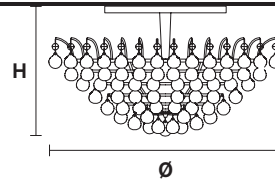

Chrome plated metal frame and crystal pendants or Swarovski crystal.

G04
Shiny chrome

VE 808/PL3 40

Ceiling

CE

TECHNICAL INFORMATION

Ø 40 cm / 15.75"
H 25 cm / 9.84"
W 15 kg / 33.06 lb

LIGHTING SYSTEM

3×E12×40 W max
(not included).

VE 808/PL3 50

Ceiling

CE

TECHNICAL INFORMATION

Ø 50 cm / 19.69"
H 30 cm / 11.81"
W 16 kg / 35.27 lb

LIGHTING SYSTEM

3×E12×40 W max
(not included).

VE 808/PL8+4

Ceiling

CE

TECHNICAL INFORMATION

Ø 75 cm / 29.53"
H 35 cm / 13.78"
W 30 kg / 66.13 lb

LIGHTING SYSTEM

12×E26×60 W max
(not included).

VE 808/PL16