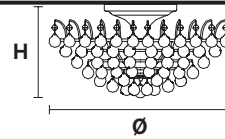

VE 808/PL16

Ceiling

CE

TECHNICAL INFORMATION

Ø 100 cm / 39.37"
H 45 cm / 17.72"
W 50 kg / 110.23 lb

LIGHTING SYSTEM

16×E27×60 W max
(not included).

Telaio in metallo cromato e pendagli in cristallo o cristallo Swarovski.

Chrome plated metal frame and crystal pendants or Swarovski crystal.

G04
Shiny chrome

VE 808/PL3 40

Ceiling

CE

TECHNICAL INFORMATION

Ø 40 cm / 15.75"
H 25 cm / 9.84"
W 15 kg / 33.06 lb

LIGHTING SYSTEM