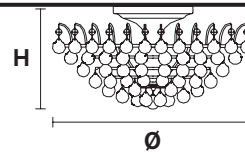

Telaio in metallo cromato e pendagli in cristallo o cristallo Swarovski.

Chrome plated metal frame and crystal pendants or Swarovski crystal.

G04
Shiny chrome

VE 808/PL3 40

Ceiling

CE

TECHNICAL INFORMATION

Ø 40 cm / 15.75"
H 25 cm / 9.84"
W 15 kg / 33.06 lb

LIGHTING SYSTEM

3×E14×40 W max
(not included).

VE 808/PL3 50

Ceiling

CE

TECHNICAL INFORMATION

Ø 50 cm / 19.69"
H 30 cm / 11.81"
W 16 kg / 35.27 lb

LIGHTING SYSTEM

VE 808/PL16

Ceiling

CE

TECHNICAL INFORMATION

Ø 100 cm / 39.37"
H 45 cm / 17.72"
W 50 kg / 110.23 lb

LIGHTING SYSTEM

16×E27×60 W max
(not included).

Telaio in metallo cromato e pendagli in cristallo o cristallo Swarovski.