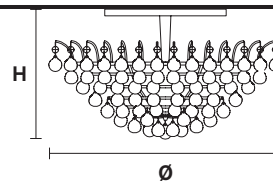

Telaio in metallo cromato e pendagli in cristallo o cristallo Swarovski.

Chrome plated metal frame and crystal pendants or Swarovski crystal.

G04
Shiny chrome

VE 808/PL3 40

Ceiling

CE

TECHNICAL INFORMATION

Ø 40 cm / 15.75"
H 25 cm / 9.84"
W 15 kg / 33.06 lb

LIGHTING SYSTEM

3×E14×40 W max
(not included).

VE 808/PL3 50

Ceiling

CE

TECHNICAL INFORMATION

Ø 50 cm / 19.69"
H 30 cm / 11.81"
W 16 kg / 35.27 lb

LIGHTING SYSTEM

3×E14×40 W max
(not included).

VE 808/PL8+4

Ceiling

CE

TECHNICAL INFORMATION

Ø 75 cm / 29.53"
H 35 cm / 13.78"
W 30 kg / 66.13 lb

LIGHTING SYSTEM

12×E27×60 W max
(not included).

VE 808/PL16

Ceiling

CE

TECHNICAL INFORMATION

Ø 100 cm / 39.37"
H 45 cm / 17.72"
W 50 kg / 110.23 lb

LIGHTING SYSTEM

16×E27×60 W max
(not included).

Telaio in metallo cromato e pendagli in cristallo o cristallo Swarovski.