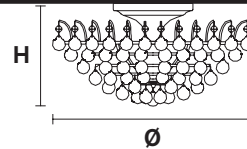

VE 808/PL16

Ceiling

CE

TECHNICAL INFORMATION

Ø 100 cm / 39.37"
H 45 cm / 17.72"
W 50 kg / 110.23 lb

LIGHTING SYSTEM

16×E27×60 W max
(not included).

Telaio in metallo cromato e pendagli in cristallo o cristallo Swarovski.

Chrome plated metal frame and crystal pendants or Swarovski crystal.

G04
Shiny chrome

VE 808/PL3 40

Ceiling

CE

TECHNICAL INFORMATION

Ø 40 cm / 15.75"
H 25 cm / 9.84"
W 15 kg / 33.06 lb

LIGHTING SYSTEM

3×E12×40 W max
(not included).

VE 808/PL3 50

Ceiling

CE

TECHNICAL INFORMATION

Ø 50 cm / 19.69"
H 30 cm / 11.81"
W 16 kg / 35.27 lb

LIGHTING SYSTEM

3×E12×40 W max
(not included).