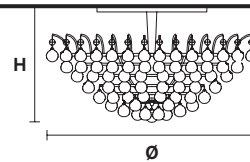

Telaio in metallo cromato e pendagli in cristallo o cristallo Swarovski.

Chrome plated metal frame and crystal pendants or Swarovski crystal.

G04
Shiny chrome

VE 808/PL3 40

Ceiling

CE

TECHNICAL INFORMATION

Ø 40 cm / 15.75"
H 25 cm / 9.84"
W 15 kg / 33.06 lb

LIGHTING SYSTEM

3×E14×40 W max
(not included).

VE 808/PL3 50

Ceiling

CE

TECHNICAL INFORMATION

Ø 50 cm / 19.69"
H 30 cm / 11.81"
W 16 kg / 35.27 lb

LIGHTING SYSTEM

3×E14×40 W max
(not included).

VE 808/PL8+4

Ceiling

CE

TECHNICAL INFORMATION

Ø 75 cm / 29.53"
H 35 cm / 13.78"
W 30 kg / 66.13 lb

LIGHTING SYSTEM

12×E27×60 W max
(not included).

VE 808/PL16

Ceiling

CE

TECHNICAL INFORMATION

Ø 100 cm / 39.37"
H 45 cm / 17.72"
W 50 kg / 110.23 lb

LIGHTING SYSTEM

16×E27×60 W max
(not included).

Telaio in metallo cromato e pendagli in cristallo o cristallo Swarovski.