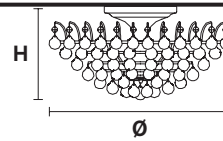

Telaio in metallo cromato e pendagli in cristallo o cristallo Swarovski.

Chrome plated metal frame and crystal pendants or Swarovski crystal.

G04
Shiny chrome

VE 808/PL3 40

Ceiling

CE

TECHNICAL INFORMATION

Ø 40 cm / 15.75"
H 25 cm / 9.84"
W 15 kg / 33.06 lb

LIGHTING SYSTEM

3×E14×40 W max
(not included).

VE 808/PL3 50

Ceiling

CE

TECHNICAL INFORMATION

Ø 50 cm / 19.69"
H 30 cm / 11.81"
W 16 kg / 35.27 lb

LIGHTING SYSTEM

VE 808/PL16

Ceiling

CE

TECHNICAL INFORMATION

Ø 100 cm / 39.37"
H 45 cm / 17.72"
W 50 kg / 110.23 lb

LIGHTING SYSTEM

16×E27×60 W max
(not included).

Telaio in metallo cromato e pendagli in cristallo o cristallo Swarovski.