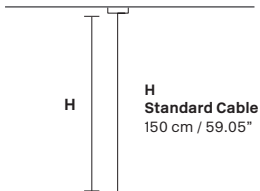

Telaio in metallo e pendagli in cristallo o cristallo Swarovski.

Metal frame and crystal pendants or Swarovski crystal.

VE 760/S12 SQ

Suspension

TECHNICAL INFORMATION

L 60 cm / 23.62"
SP 60 cm / 23.62"
H 18 cm / 7.08"
W 20 kg / 44.09 lb

LIGHTING SYSTEM

12×E27×60 W max
(not included).

VE 760/S16 SQ

Suspension

TECHNICAL INFORMATION

L 90 cm / 35.40"
SP 90 cm / 35.40"
H 18 cm / 7.08"
W 30 kg / 66.13 lb

LIGHTING SYSTEM

16×E27×60 W max
(not included).

VE 760/S24 SQ

Suspension

TECHNICAL INFORMATION

L 120 cm / 47.24"
SP 120 cm / 47.24"
H 18 cm / 7.08"
W 40 kg / 88.18 lb

LIGHTING SYSTEM

24×E27×60 W max
(not included).