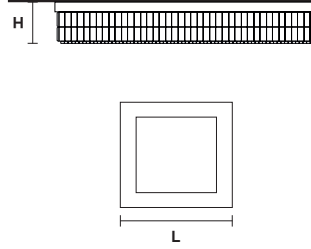

VE 760/PL12 SQ

Ceiling

CE

TECHNICAL INFORMATION

L 60 cm / 23.62"
SP 60 cm / 23.62"
H 18 cm / 7.08"
W 20 kg / 44.09 lb

LIGHTING SYSTEM

12×E26×60 W max
(not included).