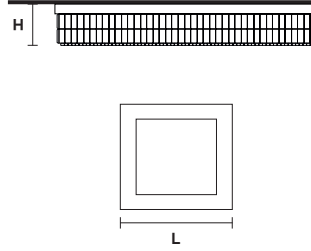

Metal frame and crystal pendants or Swarovski crystal.

**G04**  
Shiny chrome

VE 760/PL12 SQ

Ceiling

CE

TECHNICAL INFORMATIONS

**L** 60 cm / 23.62"  
**SP** 60 cm / 23.62"  
**H** 18 cm / 7.08"  
**W** 20 kg / 44.09 lb

TECHNICAL INFORMATION

**L** 120 cm / 47.24"  
**SP** 120 cm / 47.24"  
**H** 18 cm / 7.08"  
**W** 40 kg / 88.18 lb

LIGHTING SYSTEM

24×E26×60 W max  
(not included).