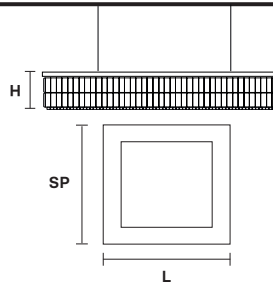

Telaio in metallo e pendagli in cristallo o cristallo Swarovski.

Metal frame and crystal pendants or Swarovski crystal.

**G04**  
Shiny chrome

VE 760/S12 SQ

Suspension

TECHNICAL INFORMATION

**L** 60 cm / 23.62"  
**SP** 60 cm / 23.62"  
**H** 18 cm / 7.08"  
**W** 20 kg / 44.09 lb

LIGHTING SYSTEM

12×E27×60 W max  
(not included).

VE 760/S16 SQ

Suspension

TECHNICAL INFORMATION

**L** 90 cm / 35.40"  
**SP** 90 cm / 35.40"  
**H** 18 cm / 7.08"  
**W** 30 kg / 66.13 lb

LIGHTING SYSTEM

16×E27×60 W max  
(not included).

VE 760/S24 SQ

Suspension

TECHNICAL INFORMATION

**L** 120 cm / 47.24"  
**SP** 120 cm / 47.24"  
**H** 18 cm / 7.08"  
**W** 40 kg / 88.18 lb

LIGHTING SYSTEM

24×E27×60 W max  
(not included).

Telaio in metallo e pendagli in cristallo o cristallo Swarovski.

TECHNICAL INFORMATION

**L** 120 cm / 47.24"  
**SP** 120 cm / 47.24"  
**H** 18 cm / 7.08"  
**W** 40 kg / 88.18 lb

LIGHTING SYSTEM

24×E26×60 W max  
(not included).