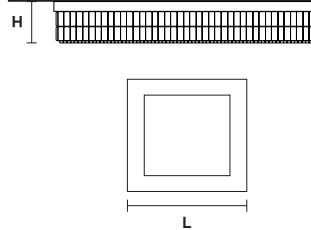

VE 760/PL16 SQ

Ceiling

CE

TECHNICAL INFORMATION

L 90 cm / 35.40"
SP 90 cm / 35.40"
H 18 cm / 7.08"
W 30 kg / 66.13 lb

LIGHTING SYSTEM

16×E26×60 W max
(not included).