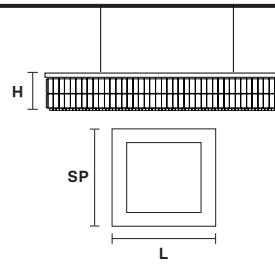

Telaio in metallo e pendagli in cristallo o cristallo Swarovski.

Metal frame and crystal pendants or Swarovski crystal.

**G04**  
Shiny chrome

**VE 760/S12 SQ**

**Suspension**

**TECHNICAL INFORMATIONS**

**L** 60 cm / 23.62"  
**SP** 60 cm / 23.62"  
**H** 18 cm / 7.08"  
**W** 20 kg / 44.09 lb

TECHNICAL INFORMATION

**L** 120 cm / 47.24"  
**SP** 120 cm / 47.24"  
**H** 18 cm / 7.08"  
**W** 40 kg / 88.18 lb

LIGHTING SYSTEM

24×E26×60 W max  
(not included).