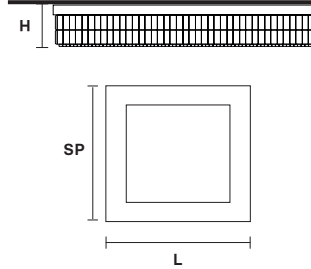

CE

TECHNICAL INFORMATION

**L** 90 cm / 35.40"  
**SP** 90 cm / 35.40"  
**H** 18 cm / 7.08"  
**W** 30 kg / 66.13 lb

LIGHTING SYSTEM

16×E26×60 W max  
(not included).

VE 760/PL24 SQ

Ceiling

CE

TECHNICAL INFORMATION

**L** 120 cm / 47.24"  
**SP** 120 cm / 47.24"  
**H** 18 cm / 7.08"  
**W** 40 kg / 88.18 lb

LIGHTING SYSTEM

24×E26×60 W max  
(not included).