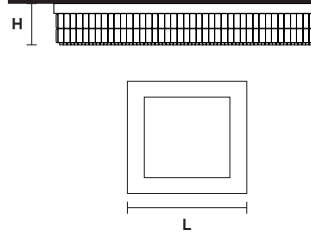

VE 760/PL16 SQ

Ceiling

CE

TECHNICAL INFORMATIONS

L 90 cm / 35.40"
SP 90 cm / 35.40"
H 18 cm / 7.08"
W 30 kg / 66.13 lb

LIGHTING SYSTEM

16×E27×60 W max
(not included).