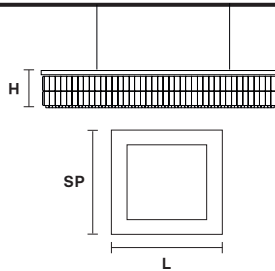

Telaio in metallo e pendagli in cristallo o cristallo Swarovski.

Metal frame and crystal pendants or Swarovski crystal.

**G04**  
Shiny chrome

VE 760/S12 SQ

Suspension

TECHNICAL INFORMATION

**L** 60 cm / 23.62"  
**SP** 60 cm / 23.62"  
**H** 18 cm / 7.08"  
**W** 20 kg / 44.09 lb

LIGHTING SYSTEM

12×E27×60 W max  
(not included).

VE 760/S16 SQ

Suspension

TECHNICAL INFORMATION

**L** 90 cm / 35.40"  
**SP** 90 cm / 35.40"  
**H** 18 cm / 7.08"  
**W** 30 kg / 66.13 lb

LIGHTING SYSTEM

16×E27×60 W max  
(not included).

VE 760/S24 SQ

Suspension

TECHNICAL INFORMATION

**L** 120 cm / 47.24"  
**SP** 120 cm / 47.24"  
**H** 18 cm / 7.08"  
**W** 40 kg / 88.18 lb

LIGHTING SYSTEM

24×E27×60 W max  
(not included).

Telaio in metallo e pendagli in cristallo o cristallo Swarovski.

TECHNICAL INFORMATION

**L** 120 cm / 47.24"  
**SP** 120 cm / 47.24"  
**H** 18 cm / 7.08"  
**W** 40 kg / 88.18 lb

LIGHTING SYSTEM

24×E26×60 W max  
(not included).