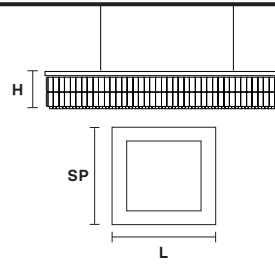

Telaio in metallo e pendagli in cristallo o cristallo Swarovski.

Metal frame and crystal pendants or Swarovski crystal.

**G04**  
Shiny chrome

VE 760/S12 SQ

Suspension

TECHNICAL INFORMATION

**L** 60 cm / 23.62"  
**SP** 60 cm / 23.62"  
**H** 18 cm / 7.08"  
**W** 20 kg / 44.09 lb

LIGHTING SYSTEM

12×E27×60 W max  
(not included).

VE 760/S16 SQ

Suspension

TECHNICAL INFORMATION

**L** 90 cm / 35.40"  
**SP** 90 cm / 35.40"  
**H** 18 cm / 7.08"  
**W** 30 kg / 66.13 lb

LIGHTING SYSTEM

16×E27×60 W max  
(not included).

VE 760/S24 SQ

Suspension

TECHNICAL INFORMATION

**L** 120 cm / 47.24"  
**SP** 120 cm / 47.24"  
**H** 18 cm / 7.08"  
**W** 40 kg / 88.18 lb

LIGHTING SYSTEM

24×E27×60 W max  
(not included).

Telaio in metallo e pendagli in cristallo o cristallo Swarovski.

TECHNICAL INFORMATION

**L** 120 cm / 47.24"  
**SP** 120 cm / 47.24"  
**H** 18 cm / 7.08"  
**W** 40 kg / 88.18 lb

LIGHTING SYSTEM

24×E26×60 W max  
(not included).