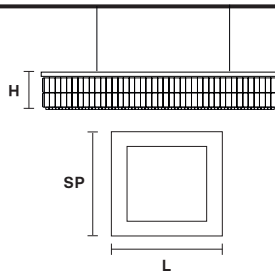

VE 760/S16 SQ

Suspension

TECHNICAL INFORMATIONS

L 90 cm / 35.40"
SP 90 cm / 35.40"
H 18 cm / 7.08"
W 30 kg / 66.13 lb

LIGHTING SYSTEM

16×E26×60 W max
(not included).