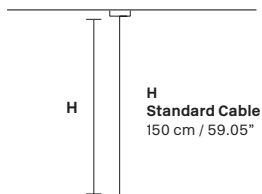

Telaio in metallo e pendagli in cristallo o cristallo Swarovski.

Metal frame and crystal pendants or Swarovski crystal.

G04
Shiny chrome

VE 760/S12 SQ

Suspension

TECHNICAL INFORMATIONS

L 60 cm / 23.62"
SP 60 cm / 23.62"
H 18 cm / 7.08"
W 20 kg / 44.09 lb

LIGHTING SYSTEM

12×E26×60 W max
(not included).

VE 760/S16 SQ

Suspension

TECHNICAL INFORMATIONS

L 90 cm / 35.40"
SP 90 cm / 35.40"
H 18 cm / 7.08"
W 30 kg / 66.13 lb

LIGHTING SYSTEM

16×E26×60 W max
(not included).

VE 760/S24 SQ

Suspension

TECHNICAL INFORMATIONS

L 120 cm / 47.24"
SP 120 cm / 47.24"
H 18 cm / 7.08"
W 40 kg / 88.18 lb

LIGHTING SYSTEM

24×E26×60 W max
(not included).