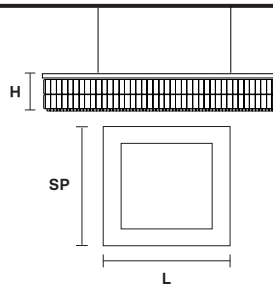

VE 760/S24 SQ

Suspension

TECHNICAL INFORMATIONS

L 120 cm / 47.24"
SP 120 cm / 47.24"
H 18 cm / 7.08"
W 40 kg / 88.18 lb

LIGHTING SYSTEM

24×E26×60 W max
(not included).