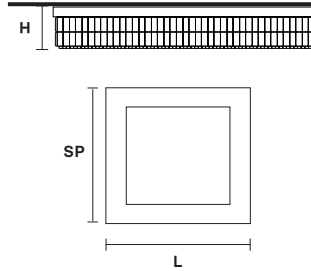

VE 760/PL24 SQ

Ceiling

CE

TECHNICAL INFORMATIONS

L 120 cm / 47.24"
SP 120 cm / 47.24"
H 18 cm / 7.08"
W 40 kg / 88.18 lb

LIGHTING SYSTEM

24×E27×60 W max
(not included).