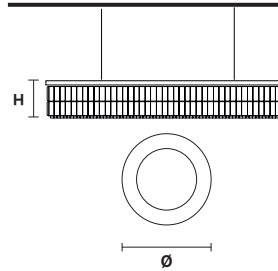

VE 760/PL16 RD

Ceiling

CE

TECHNICAL INFORMATION

Ø 120 cm / 47.24"
H 18 cm / 7.08"
W 40 kg / 88.18 lb

LIGHTING SYSTEM

16×E27×60 W max
(not included).

Telaio in metallo e pendagli in cristallo o cristallo Swarovski.

Metal frame and crystal pendants or Swarovski crystal.

G04
Shiny chrome

VE 760/S8 RD

Suspension

TECHNICAL INFORMATION

Ø 60 cm / 23.62"
H 18 cm / 7.08"
W 21 kg / 46.29 lb

LIGHTING SYSTEM

8×E26×60 W max
(not included).

VE 760/S10 RD

Suspension

TECHNICAL INFORMATION

Ø 90 cm / 35.43"
H 18 cm / 7.08"
W 32 kg / 70.54 lb

LIGHTING SYSTEM

10×E26×60 W max
(not included).

VE 760/S16 RD

Suspension

TECHNICAL INFORMATION

Ø 120 cm / 47.24"
H 18 cm / 7.08"
W 40 kg / 88.18 lb

LIGHTING SYSTEM

16×E26×60 W max
(not included).

Telaio in metallo e pendagli in cristallo o cristallo Swarovski.

Metal frame and crystal pendants or Swarovski crystal.