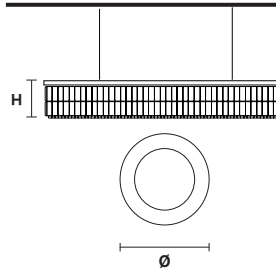

Telaio in metallo e pendagli in cristallo o cristallo Swarovski.

Metal frame and crystal pendants or Swarovski crystal.

G04
Shiny chrome

VE 760/S8 RD

Suspension

TECHNICAL INFORMATION

Ø 60 cm / 23.62"
H 18 cm / 7.08"
W 21 kg / 46.29 lb

LIGHTING SYSTEM

8×E27×60 W max
(not included).

VE 760/S10 RD

Suspension

TECHNICAL INFORMATION

Ø 90 cm / 35.43"
H 18 cm / 7.08"
W 32 kg / 70.54 lb

LIGHTING SYSTEM

10×E27×60 W max
(not included).

VE 760/S16 RD

Suspension

TECHNICAL INFORMATION

Ø 120 cm / 47.24"
H 18 cm / 7.08"
W 40 kg / 88.18 lb

LIGHTING SYSTEM

16×E27×60 W max
(not included).

Telaio in metallo e pendagli in cristallo o cristallo Swarovski.

TECHNICAL INFORMATION

Ø 120 cm / 47.24"
H 18 cm / 7.08"
W 40 kg / 88.18 lb

LIGHTING SYSTEM

16×E26×60 W max
(not included).

Telaio in metallo e pendagli in cristallo o cristallo Swarovski.

Metal frame and crystal pendants or Swarovski crystal.