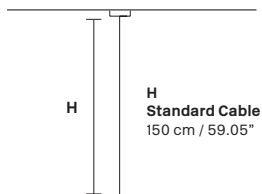

Telaio in metallo e pendagli in cristallo o cristallo Swarovski.

Metal frame and crystal pendants or Swarovski crystal.

G04
Shiny chrome

VE 760/S8 RD

Suspension

TECHNICAL INFORMATION

Ø 60 cm / 23.62"
H 18 cm / 7.08"
W 21 kg / 46.29 lb

LIGHTING SYSTEM

8×E26×60 W max
(not included).

VE 760/S10 RD

Suspension

TECHNICAL INFORMATION

Ø 90 cm / 35.43"
H 18 cm / 7.08"
W 32 kg / 70.54 lb

LIGHTING SYSTEM

10×E26×60 W max
(not included).

VE 760/S16 RD

Suspension

TECHNICAL INFORMATION

Ø 120 cm / 47.24"
H 18 cm / 7.08"
W 40 kg / 88.18 lb

LIGHTING SYSTEM

16×E26×60 W max
(not included).