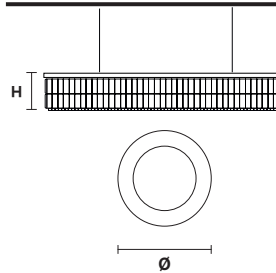

Telaio in metallo e pendagli in cristallo o cristallo Swarovski.

Metal frame and crystal pendants or Swarovski crystal.

G04
Shiny chrome

VE 760/S8 RD

Suspension

TECHNICAL INFORMATION

Ø 60 cm / 23.62"
H 18 cm / 7.08"
W 21 kg / 46.29 lb

LIGHTING SYSTEM

8×E27×60 W max
(not included).

VE 760/S10 RD

Suspension

TECHNICAL INFORMATION

Ø 90 cm / 35.43"
H 18 cm / 7.08"
W 32 kg / 70.54 lb

LIGHTING SYSTEM

10×E27×60 W max
(not included).

VE 760/S16 RD

Suspension

TECHNICAL INFORMATION

Ø 120 cm / 47.24"
H 18 cm / 7.08"
W 40 kg / 88.18 lb

LIGHTING SYSTEM

16×E27×60 W max
(not included).

Telaio in metallo e pendagli in cristallo o cristallo Swarovski.

TECHNICAL INFORMATION

Ø 120 cm / 47.24"
H 18 cm / 7.08"
W 40 kg / 88.18 lb

LIGHTING SYSTEM

16×E26×60 W max
(not included).

Telaio in metallo e pendagli in cristallo o cristallo Swarovski.

Metal frame and crystal pendants or Swarovski crystal.