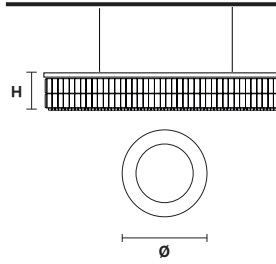

Telaio in metallo e pendagli in cristallo o cristallo Swarovski.

Metal frame and crystal pendants or Swarovski crystal.

G04
Shiny chrome

VE 760/S8 RD

Suspension

TECHNICAL INFORMATION

Ø 60 cm / 23.62"
H 18 cm / 7.08"
W 21 kg / 46.29 lb

LIGHTING SYSTEM

8×E27×60 W max
(not included).

VE 760/S10 RD

Suspension

TECHNICAL INFORMATION

Ø 90 cm / 35.43"
H 18 cm / 7.08"
W 32 kg / 70.54 lb

LIGHTING SYSTEM

10×E27×60 W max
(not included).

VE 760/S16 RD

Suspension

TECHNICAL INFORMATION

Ø 120 cm / 47.24"
H 18 cm / 7.08"
W 40 kg / 88.18 lb

LIGHTING SYSTEM

16×E27×60 W max
(not included).

Telaio in metallo e pendagli in cristallo o cristallo Swarovski.

TECHNICAL INFORMATION

Ø 120 cm / 47.24"
H 18 cm / 7.08"
W 40 kg / 88.18 lb

LIGHTING SYSTEM

16×E26×60 W max
(not included).

Telaio in metallo e pendagli in cristallo o cristallo Swarovski.

Metal frame and crystal pendants or Swarovski crystal.