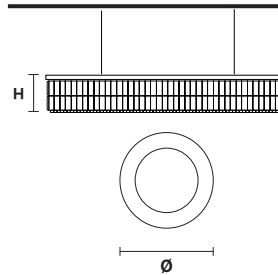

VE 760/PL16 RD

Ceiling

CE

TECHNICAL INFORMATION

Ø 120 cm / 47.24"
H 18 cm / 7.08"
W 40 kg / 88.18 lb

LIGHTING SYSTEM

16×E27×60 W max
(not included).

Telaio in metallo e pendagli in cristallo o cristallo Swarovski.

VE 760/S10 RD

Suspension

TECHNICAL INFORMATION

Ø 90 cm / 35.43"
H 18 cm / 7.08"
W 32 kg / 70.54 lb

LIGHTING SYSTEM

10×E26×60 W max
(not included).

VE 760/S16 RD

Suspension

TECHNICAL INFORMATION

Ø 120 cm / 47.24"
H 18 cm / 7.08"
W 40 kg / 88.18 lb

LIGHTING SYSTEM

16×E26×60 W max
(not included).

Telaio in metallo e pendagli in cristallo o cristallo Swarovski.

Metal frame and crystal pendants or Swarovski crystal.

Ceiling

CE

TECHNICAL INFORMATION

Ø 120 cm / 47.24"
H 18 cm / 7.08"
W 40 kg / 88.18 lb

LIGHTING SYSTEM

16×E26×60 W max
(not included).