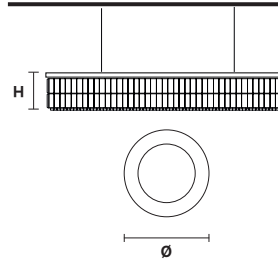

VE 760/PL16 RD

Ceiling

CE

TECHNICAL INFORMATION

Ø 120 cm / 47.24"
H 18 cm / 7.08"
W 40 kg / 88.18 lb

LIGHTING SYSTEM

16×E27×60 W max
(not included).

Telaio in metallo e pendagli in cristallo o cristallo Swarovski.

Metal frame and crystal pendants or Swarovski crystal.

G04
Shiny chrome

VE 760/S8 RD

Suspension

TECHNICAL INFORMATION

Ø 60 cm / 23.62"
H 18 cm / 7.08"
W 21 kg / 46.29 lb

LIGHTING SYSTEM

8×E26×60 W max
(not included).

VE 760/S10 RD

Suspension

TECHNICAL INFORMATION

Ø 90 cm / 35.43"
H 18 cm / 7.08"
W 32 kg / 70.54 lb

LIGHTING SYSTEM

10×E26×60 W max
(not included).

VE 760/S16 RD

Suspension

TECHNICAL INFORMATION

Ø 120 cm / 47.24"
H 18 cm / 7.08"
W 40 kg / 88.18 lb

LIGHTING SYSTEM

16×E26×60 W max
(not included).

Telaio in metallo e pendagli in cristallo o cristallo Swarovski.

Metal frame and crystal pendants or Swarovski crystal.