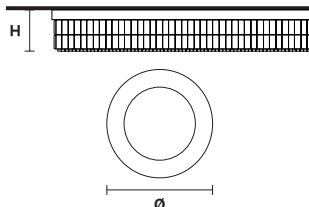

TECHNICAL INFORMATION

Ø 120 cm / 47.24"
H 18 cm / 7.08"
W 40 kg / 88.18 lb

LIGHTING SYSTEM

16×E26×60 W max
(not included).

Telaio in metallo e pendagli in cristallo o cristallo Swarovski.

Metal frame and crystal pendants or Swarovski crystal.

G04
Shiny chrome

VE 760/PL8 RD

Ceiling

CE

TECHNICAL INFORMATION

Ø 60 cm / 23.62"
H 18 cm / 7.08"
W 21 kg / 46.29 lb

LIGHTING SYSTEM

8×E26×60 W max
(not included).

VE 760/PL10 RD

Ceiling

CE

TECHNICAL INFORMATION

Ø 90 cm / 35.43"
H 18 cm / 7.08"
W 32 kg / 70.54 lb

LIGHTING SYSTEM

10×E26×60 W max
(not included).

VE 760/PL16 RD

Ceiling

CE

TECHNICAL INFORMATION

Ø 120 cm / 47.24"
H 18 cm / 7.08"
W 40 kg / 88.18 lb

LIGHTING SYSTEM

16×E26×60 W max
(not included).