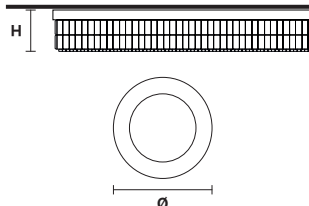

VE 760/PL10 RD

Ceiling

CE

TECHNICAL INFORMATION

Ø 90 cm / 35.43"
H 18 cm / 7.08"
W 32 kg / 70.54 lb

LIGHTING SYSTEM

10×E26×60 W max
(not included).