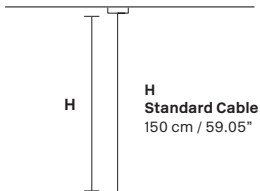

Telaio in metallo e pendagli in cristallo o cristallo Swarovski.

Metal frame and crystal pendants or Swarovski crystal.

G04
Shiny chrome

VE 760/S8 RD

Suspension

TECHNICAL INFORMATION

Ø 60 cm / 23.62"
H 18 cm / 7.08"
W 21 kg / 46.29 lb

LIGHTING SYSTEM

8×E27×60 W max
(not included).

VE 760/S10 RD

Suspension

TECHNICAL INFORMATION

Ø 90 cm / 35.43"
H 18 cm / 7.08"
W 32 kg / 70.54 lb

LIGHTING SYSTEM

10×E27×60 W max
(not included).

VE 760/S16 RD

Suspension

TECHNICAL INFORMATION

Ø 120 cm / 47.24"
H 18 cm / 7.08"
W 40 kg / 88.18 lb

LIGHTING SYSTEM

16×E27×60 W max
(not included).