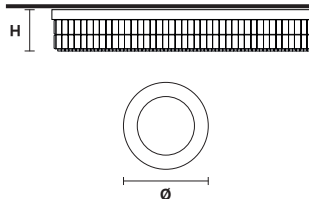

TECHNICAL INFORMATION

Ø 120 cm / 47.24"
H 18 cm / 7.08"
W 40 kg / 88.18 lb

LIGHTING SYSTEM

16×E26×60 W max
(not included).

Telaio in metallo e pendagli in cristallo o cristallo Swarovski.

Metal frame and crystal pendants or Swarovski crystal.

G04
Shiny chrome

VE 760/PL8 RD

Ceiling

CE

TECHNICAL INFORMATION

Ø 60 cm / 23.62"
H 18 cm / 7.08"
W 21 kg / 46.29 lb

LIGHTING SYSTEM

8×E26×60 W max
(not included).