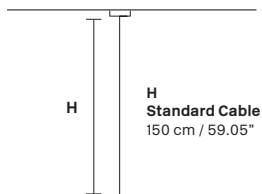

Telaio in metallo e pendagli in cristallo o cristallo Swarovski.

Metal frame and crystal pendants or Swarovski crystal.

G04
Shiny chrome

VE 760/S16 RC

Suspension

TECHNICAL INFORMATIONS

L 100 cm / 39.37"
SP 60 cm / 23.62"
H 18 cm / 7.08"
W 27 kg / 59.52lb

LIGHTING SYSTEM

16×E27 ×60 W max
(not included).

VE 760/S20 RC

Suspension

TECHNICAL INFORMATIONS

L 150 cm / 59.05"
SP 60 cm / 23.60"
H 18 cm / 7.08"
W 35 kg / 77.16lb

LIGHTING SYSTEM

20×E27×60 W max
(not included).

VE 760/S26 RC

Suspension

TECHNICAL INFORMATIONS

L 200 cm / 78.74"
SP 80 cm / 31.49"
H 18 cm / 7.08"
W 52 kg / 114.64 lb

LIGHTING SYSTEM

26×E27×60 W max
(not included).