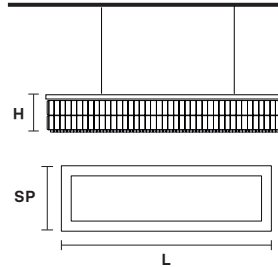

Telaio in metallo e pendagli in cristallo o cristallo Swarovski.

Metal frame and crystal pendants or Swarovski crystal.

**G04**  
Shiny chrome

**VE 760/S16 RC**

**Suspension**

TECHNICAL INFORMATIONS

**L** 100 cm / 39.37"  
**SP** 60 cm / 23.62"  
**H** 18 cm / 7.08"  
**W** 27 kg / 59.52lb

LIGHTING SYSTEM

16×E27 ×60 W max  
(not included).

**VE 760/S20 RC**

**Suspension**

TECHNICAL INFORMATIONS

**L** 150 cm / 59.05"  
**SP** 60 cm / 23.60"  
**H** 18 cm / 7.08"  
**W** 35 kg / 77.16lb

LIGHTING SYSTEM

20×E27×60 W max  
(not included).

**VE 760/S26 RC**

**Suspension**

TECHNICAL INFORMATIONS

**L** 200 cm / 78.74"  
**SP** 80 cm / 31.49"  
**H** 18 cm / 7.08"  
**W** 52 kg / 114.64 lb

LIGHTING SYSTEM

26×E27×60 W max  
(not included).