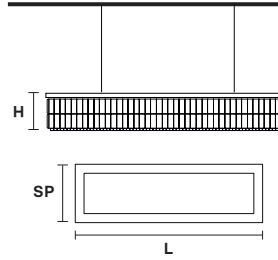

**LIGHTING SYSTEM**

26×E27×60 W max  
(not included).

Telaio in metallo e pendagli in cristallo o cristallo Swarovski.

Metal frame and crystal pendants or Swarovski crystal.

**G04**  
Shiny chrome

**VE 760/S16 RC**