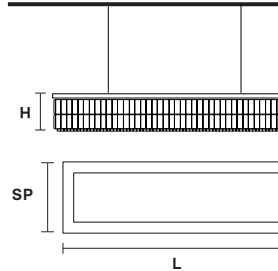

Telaio in metallo e pendagli in cristallo o cristallo Swarovski.

Metal frame and crystal pendants or Swarovski crystal.

**G04**  
Shiny chrome

**VE 760/S16 RC**

**Suspension**

TECHNICAL INFORMATIONS

**L** 100 cm / 39.37"  
**SP** 60 cm / 23.62"  
**H** 18 cm / 7.08"  
**W** 27 kg / 59.52lb

LIGHTING SYSTEM

16×E27 ×60 W max  
(not included).

**VE 760/S20 RC**

**Suspension**

TECHNICAL INFORMATIONS

**L** 150 cm / 59.05"  
**SP** 60 cm / 23.60"  
**H** 18 cm / 7.08"  
**W** 35 kg / 77.16lb

LIGHTING SYSTEM

20×E27×60 W max  
(not included).

**VE 760/S26 RC**

**Suspension**

TECHNICAL INFORMATIONS

**L** 200 cm / 78.74"  
**SP** 80 cm / 31.49"  
**H** 18 cm / 7.08"  
**W** 52 kg / 114.64 lb

LIGHTING SYSTEM

26×E27×60 W max  
(not included).