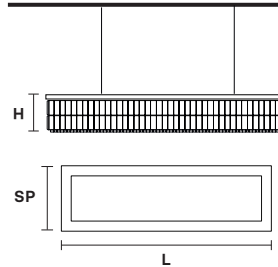

**Suspension**

**TECHNICAL INFORMATIONS**

**L** 100 cm / 39.37"  
**SP** 60 cm / 23.62"  
**H** 18 cm / 7.08"  
**W** 27 kg / 59.52lb

**LIGHTING SYSTEM**

16×E26 ×60 W max  
(not included).

**VE 760/S20 RC**