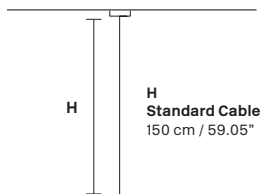

Telaio in metallo e pendagli in cristallo o cristallo Swarovski.

Metal frame and crystal pendants or Swarovski crystal.

G04
Shiny chrome

VE 760/S16 RC

Suspension

TECHNICAL INFORMATIONS

L 100 cm / 39.37"
SP 60 cm / 23.62"
H 18 cm / 7.08"
W 27 kg / 59.52lb

LIGHTING SYSTEM

16×E26 ×60 W max
(not included).

VE 760/S20 RC

Suspension

TECHNICAL INFORMATIONS

L 150 cm / 59.05"
SP 60 cm / 23.60"
H 18 cm / 7.08"
W 35 kg / 77.16lb

LIGHTING SYSTEM

20×E26×60 W max
(not included).

VE 760/S26 RC

Suspension

TECHNICAL INFORMATIONS

L 200 cm / 78.74"
SP 80 cm / 31.49"
H 18 cm / 7.08"
W 52 kg / 114.64 lb

LIGHTING SYSTEM

26×E26×60 W max
(not included).