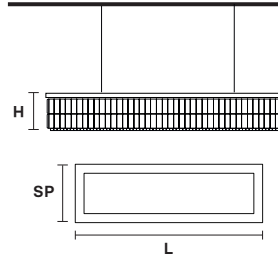

Telaio in metallo e pendagli in cristallo o cristallo Swarovski.

Metal frame and crystal pendants or Swarovski crystal.

**G04**  
Shiny chrome

**VE 760/S16 RC**

**Suspension**

TECHNICAL INFORMATIONS

**L** 100 cm / 39.37"  
**SP** 60 cm / 23.62"  
**H** 18 cm / 7.08"  
**W** 27 kg / 59.52lb

LIGHTING SYSTEM

16×E27 ×60 W max  
(not included).

**VE 760/S20 RC**

**Suspension**

TECHNICAL INFORMATIONS

**L** 150 cm / 59.05"  
**SP** 60 cm / 23.60"  
**H** 18 cm / 7.08"  
**W** 35 kg / 77.16lb

LIGHTING SYSTEM

20×E27×60 W max  
(not included).

**VE 760/S26 RC**

**Suspension**

TECHNICAL INFORMATIONS

**L** 200 cm / 78.74"  
**SP** 80 cm / 31.49"  
**H** 18 cm / 7.08"  
**W** 52 kg / 114.64 lb

LIGHTING SYSTEM

26×E27×60 W max  
(not included).