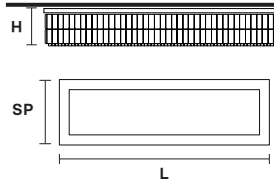

VE 760/PL20 RC

Ceiling

CE

TECHNICAL INFORMATIONS

L 150 cm / 59.05"
SP 60 cm / 23.60"
H 18 cm / 7.08"
W 35 kg / 77.16lb

LIGHTING SYSTEM

20×E27×60 W max
(not included).