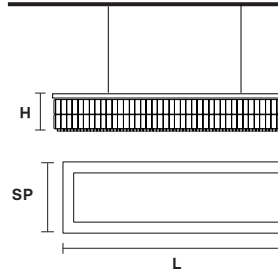

**Suspension**

**TECHNICAL INFORMATIONS**

**L** 150 cm / 59.05"  
**SP** 60 cm / 23.60"  
**H** 18 cm / 7.08"  
**W** 35 kg / 77.16lb

**LIGHTING SYSTEM**

20×E26×60 W max  
(not included).

**VE 760/S26 RC**

**Suspension**

**TECHNICAL INFORMATIONS**

**L** 200 cm / 78.74"  
**SP** 80 cm / 31.49"  
**H** 18 cm / 7.08"  
**W** 52 kg / 114.64 lb

**LIGHTING SYSTEM**

26×E26×60 W max  
(not included).

Telaio in metallo e pendagli in cristallo o cristallo Swarovski.