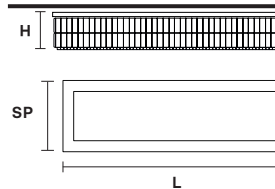

VE 760/PL26 RC

Ceiling

CE

TECHNICAL INFORMATIONS

L 200 cm / 78.74"
SP 80 cm / 31.49"
H 18 cm / 7.08"
W 52 kg / 114.64 lb

LIGHTING SYSTEM

26×E26×60 W max
(not included).