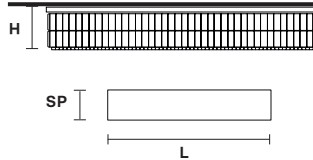

VE 760/PL7 LN

Ceiling

CE

TECHNICAL INFORMATION

L 120 cm / 47.24"
SP 17 cm / 6.70"
H 18 cm / 7.08"
W 18 kg / 39.68 lb

LIGHTING SYSTEM

7×E27×60 W max
(not included).