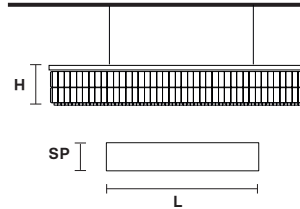

Telaio in metallo e pendagli in cristallo o cristallo Swarovski.

Metal frame and crystal pendants or Swarovski crystal.

**G04**  
Shiny chrome

**VE 760/S5 LN**

**Suspension**

TECHNICAL INFORMATION

**L** 80 cm / 31.49"  
**SP** 17 cm / 6.70"  
**H** 18 cm / 7.08"  
**W** 12 kg / 26.45 lb

LIGHTING SYSTEM

5×E27×60 W max  
(not included).

**VE 760/S6 LN**

**Suspension**

TECHNICAL INFORMATION

**L** 100 cm / 39.37"  
**SP** 17 cm / 6.70 "  
**H** 18 cm / 7.08"  
**W** 15 kg / 33.06 lb

LIGHTING SYSTEM

6×E27×60 W max  
(not included).

**VE 760/S7 LN**

**Suspension**

TECHNICAL INFORMATION

**L** 120 cm / 47.24"  
**SP** 17 cm / 6.70"  
**H** 18 cm / 7.08"  
**W** 18 kg / 39.68lb

LIGHTING SYSTEM

7×E27×60 W max  
(not included).