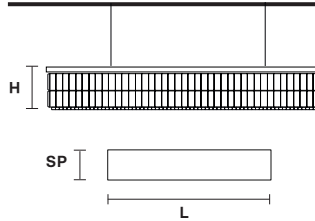

Telaio in metallo e pendagli in cristallo o cristallo Swarovski.

Metal frame and crystal pendants or Swarovski crystal.

**G04**  
Shiny chrome

**VE 760/S5 LN**

**Suspension**

TECHNICAL INFORMATION

**L** 80 cm / 31.49"  
**SP** 17 cm / 6.70"  
**H** 18 cm / 7.08"  
**W** 12 kg / 26.45 lb

LIGHTING SYSTEM

5×E27×60 W max  
(not included).

**VE 760/S6 LN**

**Suspension**

TECHNICAL INFORMATION

**L** 100 cm / 39.37"  
**SP** 17 cm / 6.70 "  
**H** 18 cm / 7.08"  
**W** 15 kg / 33.06 lb

LIGHTING SYSTEM

6×E27×60 W max  
(not included).

**VE 760/S7 LN**

**Suspension**

TECHNICAL INFORMATION

**L** 120 cm / 47.24"  
**SP** 17 cm / 6.70"  
**H** 18 cm / 7.08"  
**W** 18 kg / 39.68lb

LIGHTING SYSTEM

7×E27×60 W max  
(not included).