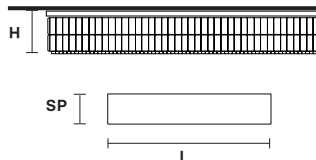

VE 760/PL7 LN

Ceiling

CE

TECHNICAL INFORMATION

L 120 cm / 47.24"
SP 17 cm / 6.70"
H 18 cm / 7.08"
W 18 kg / 39.68 lb

LIGHTING SYSTEM

7×E26×60 W max
(not included).