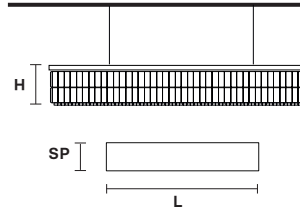

VE 760/S6 LN

Suspension

TECHNICAL INFORMATION

L 100 cm / 39.37"
SP 17 cm / 6.70 "
H 18 cm / 7.08"
W 15 kg / 33.06 lb

LIGHTING SYSTEM

6×E26×60 W max
(not included).