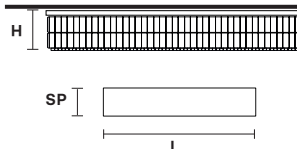

VE 760/PL6 LN

Ceiling

CE

TECHNICAL INFORMATION

L 100 cm / 39.37"
SP 17 cm / 6.70"
H 18 cm / 7.08"
W 15 kg / 33.06 lb

LIGHTING SYSTEM

6×E26×60 W max
(not included).