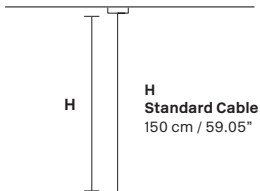

Telaio in metallo e pendagli in cristallo o cristallo Swarovski.

Metal frame and crystal pendants or Swarovski crystal.

G04
Shiny chrome

VE 760/S5 LN

Suspension

TECHNICAL INFORMATION

L 80 cm / 31.49"
SP 17 cm / 6.70"
H 18 cm / 7.08"
W 12 kg / 26.45 lb

LIGHTING SYSTEM

5×E27×60 W max
(not included).

VE 760/S6 LN

Suspension

TECHNICAL INFORMATION

L 100 cm / 39.37"
SP 17 cm / 6.70 "
H 18 cm / 7.08"
W 15 kg / 33.06 lb

LIGHTING SYSTEM

6×E27×60 W max
(not included).

VE 760/S7 LN

Suspension

TECHNICAL INFORMATION

L 120 cm / 47.24"
SP 17 cm / 6.70"
H 18 cm / 7.08"
W 18 kg / 39.68lb

LIGHTING SYSTEM

7×E27×60 W max
(not included).