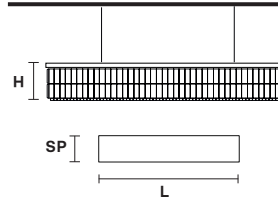

Telaio in metallo e pendagli in cristallo o cristallo Swarovski.

Metal frame and crystal pendants or Swarovski crystal.

**G04**  
Shiny chrome

**VE 760/S5 LN**

**Suspension**

TECHNICAL INFORMATION

**L** 80 cm / 31.49"  
**SP** 17 cm / 6.70"  
**H** 18 cm / 7.08"  
**W** 12 kg / 26.45 lb

LIGHTING SYSTEM

5×E27×60 W max  
(not included).

**VE 760/S6 LN**

**Suspension**

TECHNICAL INFORMATION

**L** 100 cm / 39.37"  
**SP** 17 cm / 6.70 "  
**H** 18 cm / 7.08"  
**W** 15 kg / 33.06 lb

LIGHTING SYSTEM

6×E27×60 W max  
(not included).

**VE 760/S7 LN**

**Suspension**

TECHNICAL INFORMATION

**L** 120 cm / 47.24"  
**SP** 17 cm / 6.70"  
**H** 18 cm / 7.08"  
**W** 18 kg / 39.68lb

LIGHTING SYSTEM

7×E27×60 W max  
(not included).