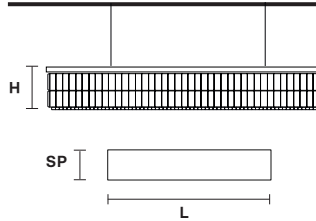

VE 760/S7 LN

Suspension

TECHNICAL INFORMATION

L 120 cm / 47.24"
SP 17 cm / 6.70"
H 18 cm / 7.08"
W 18 kg / 39.68lb

LIGHTING SYSTEM

7×E26×60 W max
(not included).