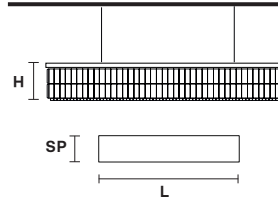

Telaio in metallo e pendagli in cristallo o cristallo Swarovski.

Metal frame and crystal pendants or Swarovski crystal.

**G04**  
Shiny chrome

VE 760/S5 LN

Suspension

TECHNICAL INFORMATION

**L** 80 cm / 31.49"  
**SP** 17 cm / 6.70"  
**H** 18 cm / 7.08"  
**W** 12 kg / 26.45 lb