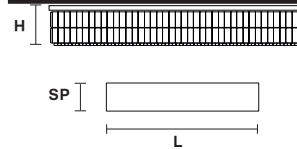

VE 760/PL6 LN

Ceiling

CE

TECHNICAL INFORMATION

L 100 cm / 39.37"
SP 17 cm / 6.70"
H 18 cm / 7.08"
W 15 kg / 33.06 lb

LIGHTING SYSTEM

6×E27×60 W max
(not included).