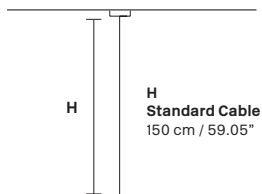

Telaio in metallo e pendagli in cristallo o cristallo Swarovski.

Metal frame and crystal pendants or Swarovski crystal.

G04
Shiny chrome

VE 760/S5 LN

Suspension

TECHNICAL INFORMATION

L 80 cm / 31.49"
SP 17 cm / 6.70"
H 18 cm / 7.08"
W 12 kg / 26.45 lb

LIGHTING SYSTEM

5×E26×60 W max
(not included).

VE 760/S6 LN

Suspension

TECHNICAL INFORMATION

L 100 cm / 39.37"
SP 17 cm / 6.70 "
H 18 cm / 7.08"
W 15 kg / 33.06 lb

LIGHTING SYSTEM

6×E26×60 W max
(not included).

VE 760/S7 LN

Suspension

TECHNICAL INFORMATION

L 120 cm / 47.24"
SP 17 cm / 6.70"
H 18 cm / 7.08"
W 18 kg / 39.68lb

LIGHTING SYSTEM

7×E26×60 W max
(not included).