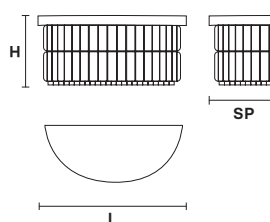

Telaio in metallo e pendagli in cristallo o cristallo Swarovski.

Metal frame and crystal pendants or Swarovski crystal.

G04
Shiny chrome

VE 760/A2 RC

Applique

TECHNICAL INFORMATION

L 30 cm / 11.81"
SP 14 cm / 5.51"
H 18 cm / 7.10"
W 2 kg / 4.40 lb

LIGHTING SYSTEM

2×E14×40 W max
(not included).

VE 760/A2 RD

Applique

TECHNICAL INFORMATION

L 32 cm / 12.59"
SP 17 cm / 6.69"
H 18 cm / 7.10"
W 2 kg / 4.40 lb

LIGHTING SYSTEM

2×E14×40 W max
(not included).

VE 760/A2 RC

Applique

TECHNICAL INFORMATION

L 30 cm / 11.81"
SP 14 cm / 5.51"
H 18 cm / 7.10"
W 2 kg / 4.40 lb

LIGHTING SYSTEM

2×E12×40 W max
 (not included).

VE 760/A2 RD

Applique

TECHNICAL INFORMATION

L 32 cm / 12.59"
SP 17 cm / 6.69"
H 18 cm / 7.10"
W 2 kg / 4.40 lb

LIGHTING SYSTEM

2×E12×40 W max
 (not included).

Telaio in metallo e pendagli in cristallo o cristallo Swarovski.

Metal frame and crystal pendants or Swarovski crystal.