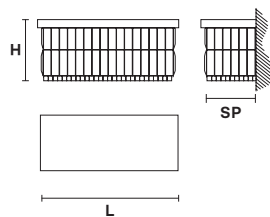

Telaio in metallo e pendagli in cristallo o cristallo Swarovski.

Metal frame and crystal pendants or Swarovski crystal.

G04
Shiny chrome

VE 760/A2 RC

Applique

TECHNICAL INFORMATION

L 30 cm / 11.81"
SP 14 cm / 5.51"
H 18 cm / 7.10"
W 2 kg / 4.40 lb

LIGHTING SYSTEM

2×E14×40 W max
(not included).

VE 760/A2 RD

Applique

TECHNICAL INFORMATION

L 32 cm / 12.59"
SP 17 cm / 6.69"
H 18 cm / 7.10"
W 2 kg / 4.40 lb

LIGHTING SYSTEM

2×E14×40 W max
(not included).

VE 760/A2 RC

Applique

TECHNICAL INFORMATION

L 30 cm / 11.81"
SP 14 cm / 5.51"
H 18 cm / 7.10"
W 2 kg / 4.40 lb

LIGHTING SYSTEM

2×E12×40 W max
 (not included).

VE 760/A2 RD

Applique

TECHNICAL INFORMATION

L 32 cm / 12.59"
SP 17 cm / 6.69"
H 18 cm / 7.10"
W 2 kg / 4.40 lb

LIGHTING SYSTEM

2×E12×40 W max
 (not included).

Telaio in metallo e pendagli in cristallo o cristallo Swarovski.

Metal frame and crystal pendants or Swarovski crystal.