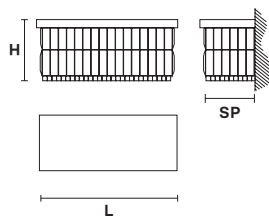

Telaio in metallo e pendagli in cristallo o cristallo Swarovski.

Metal frame and crystal pendants or Swarovski crystal.

G04
Shiny chrome

VE 760/A2 RC

Applique

TECHNICAL INFORMATION

L 30 cm / 11.81"
SP 14 cm / 5.51"
H 18 cm / 7.10"
W 2 kg / 4.40 lb

LIGHTING SYSTEM

2×E14×40 W max
(not included).

VE 760/A2 RD

Applique

TECHNICAL INFORMATION

L 32 cm / 12.59"
SP 17 cm / 6.69"
H 18 cm / 7.10"
W 2 kg / 4.40 lb

LIGHTING SYSTEM

2×E14×40 W max
(not included).

VE 760/A2 RC

Applique

TECHNICAL INFORMATION

L 30 cm / 11.81"
SP 14 cm / 5.51"
H 18 cm / 7.10"
W 2 kg / 4.40 lb

LIGHTING SYSTEM

2×E12×40 W max
 (not included).

VE 760/A2 RD

Applique

TECHNICAL INFORMATION

L 32 cm / 12.59"
SP 17 cm / 6.69"
H 18 cm / 7.10"
W 2 kg / 4.40 lb

LIGHTING SYSTEM

2×E12×40 W max
 (not included).

Telaio in metallo e pendagli in cristallo o cristallo Swarovski.

Metal frame and crystal pendants or Swarovski crystal.