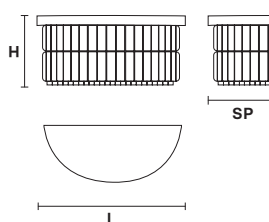

LIGHTING SYSTEM

2×E14×40 W max
(not included).

VE 760/A2 RD

Applique

TECHNICAL INFORMATION

L 32 cm / 12.59"
SP 17 cm / 6.69"
H 18 cm / 7.10"
W 2 kg / 4.40 lb

LIGHTING SYSTEM

2×E14×40 W max
(not included).

VE 760/A2 RC

Applique

TECHNICAL INFORMATION

L 30 cm / 11.81"
SP 14 cm / 5.51"
H 18 cm / 7.10"
W 2 kg / 4.40 lb

LIGHTING SYSTEM

2×E12×40 W max
 (not included).

VE 760/A2 RD

Applique

TECHNICAL INFORMATION

L 32 cm / 12.59"
SP 17 cm / 6.69"
H 18 cm / 7.10"
W 2 kg / 4.40 lb

LIGHTING SYSTEM

2×E12×40 W max
 (not included).

Telaio in metallo e pendagli in cristallo o cristallo Swarovski.

Metal frame and crystal pendants or Swarovski crystal.