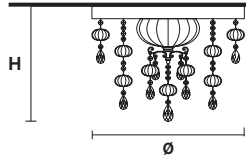

GLOBE PL LED

Ceiling

CE

TECHNICAL INFORMATION

Ø 70 cm / 27.56"
H 60 cm / 23.62"

LED x 35W CRI>80
3000 K - 2500 lm
Dimmable: NO