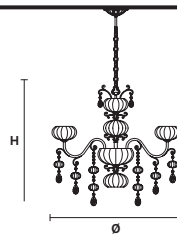

GLOBE 6+1

Chandelier

TECHNICAL INFORMATION

Ø 100 cm / 39.37"

H 100 cm / 39.37"

7×E14×40 W max

USA 7×E12×40 W max
(not included)