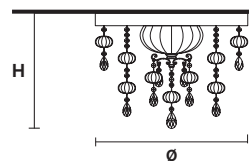

GLOBE PL LED

Ceiling

CE

TECHNICAL INFORMATION

Ø 70 cm / 27.56"
H 60 cm / 23.62"

LED x 35W CRI>80
3000 K - 2500 lm
Dimmable: NO