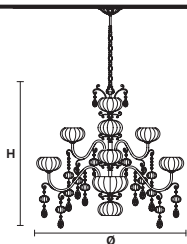

GLOBE 9+1

Chandelier

TECHNICAL INFORMATION

Ø 120 cm / 47.24"

H 120 cm / 47.24"

10×E14×40 W max

USA 10×E12×40 W max
(not included)